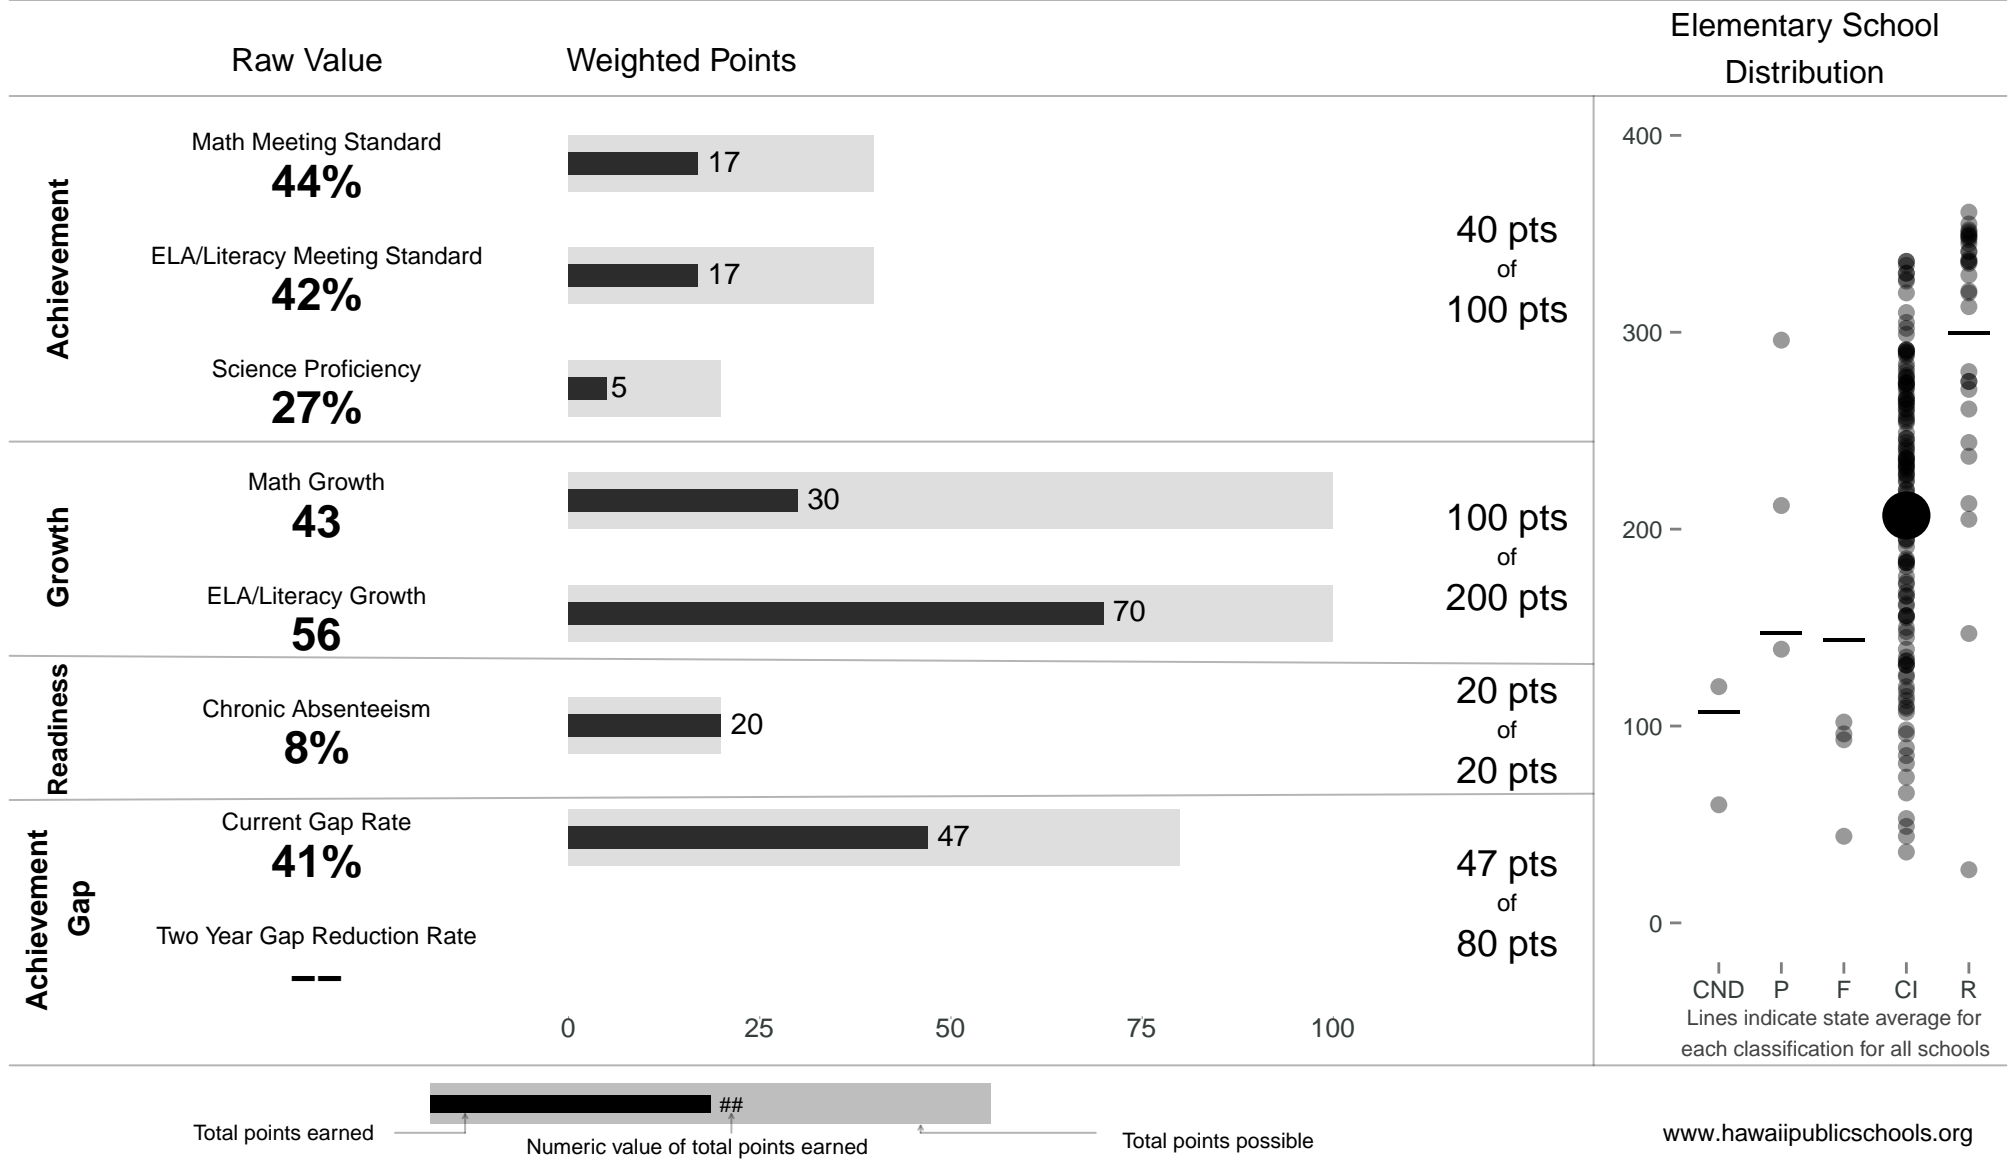

Eleele Elementary

207 points of 400 points

School Year 2014–2015: Continuous Improvement

Trigger: None

School Year 2013–2014: Continuous Improvement

NOTE: Final display numbers are rounded, which may cause subtotals to appear to sum incorrectly. The total points value on the upper right is accurate.