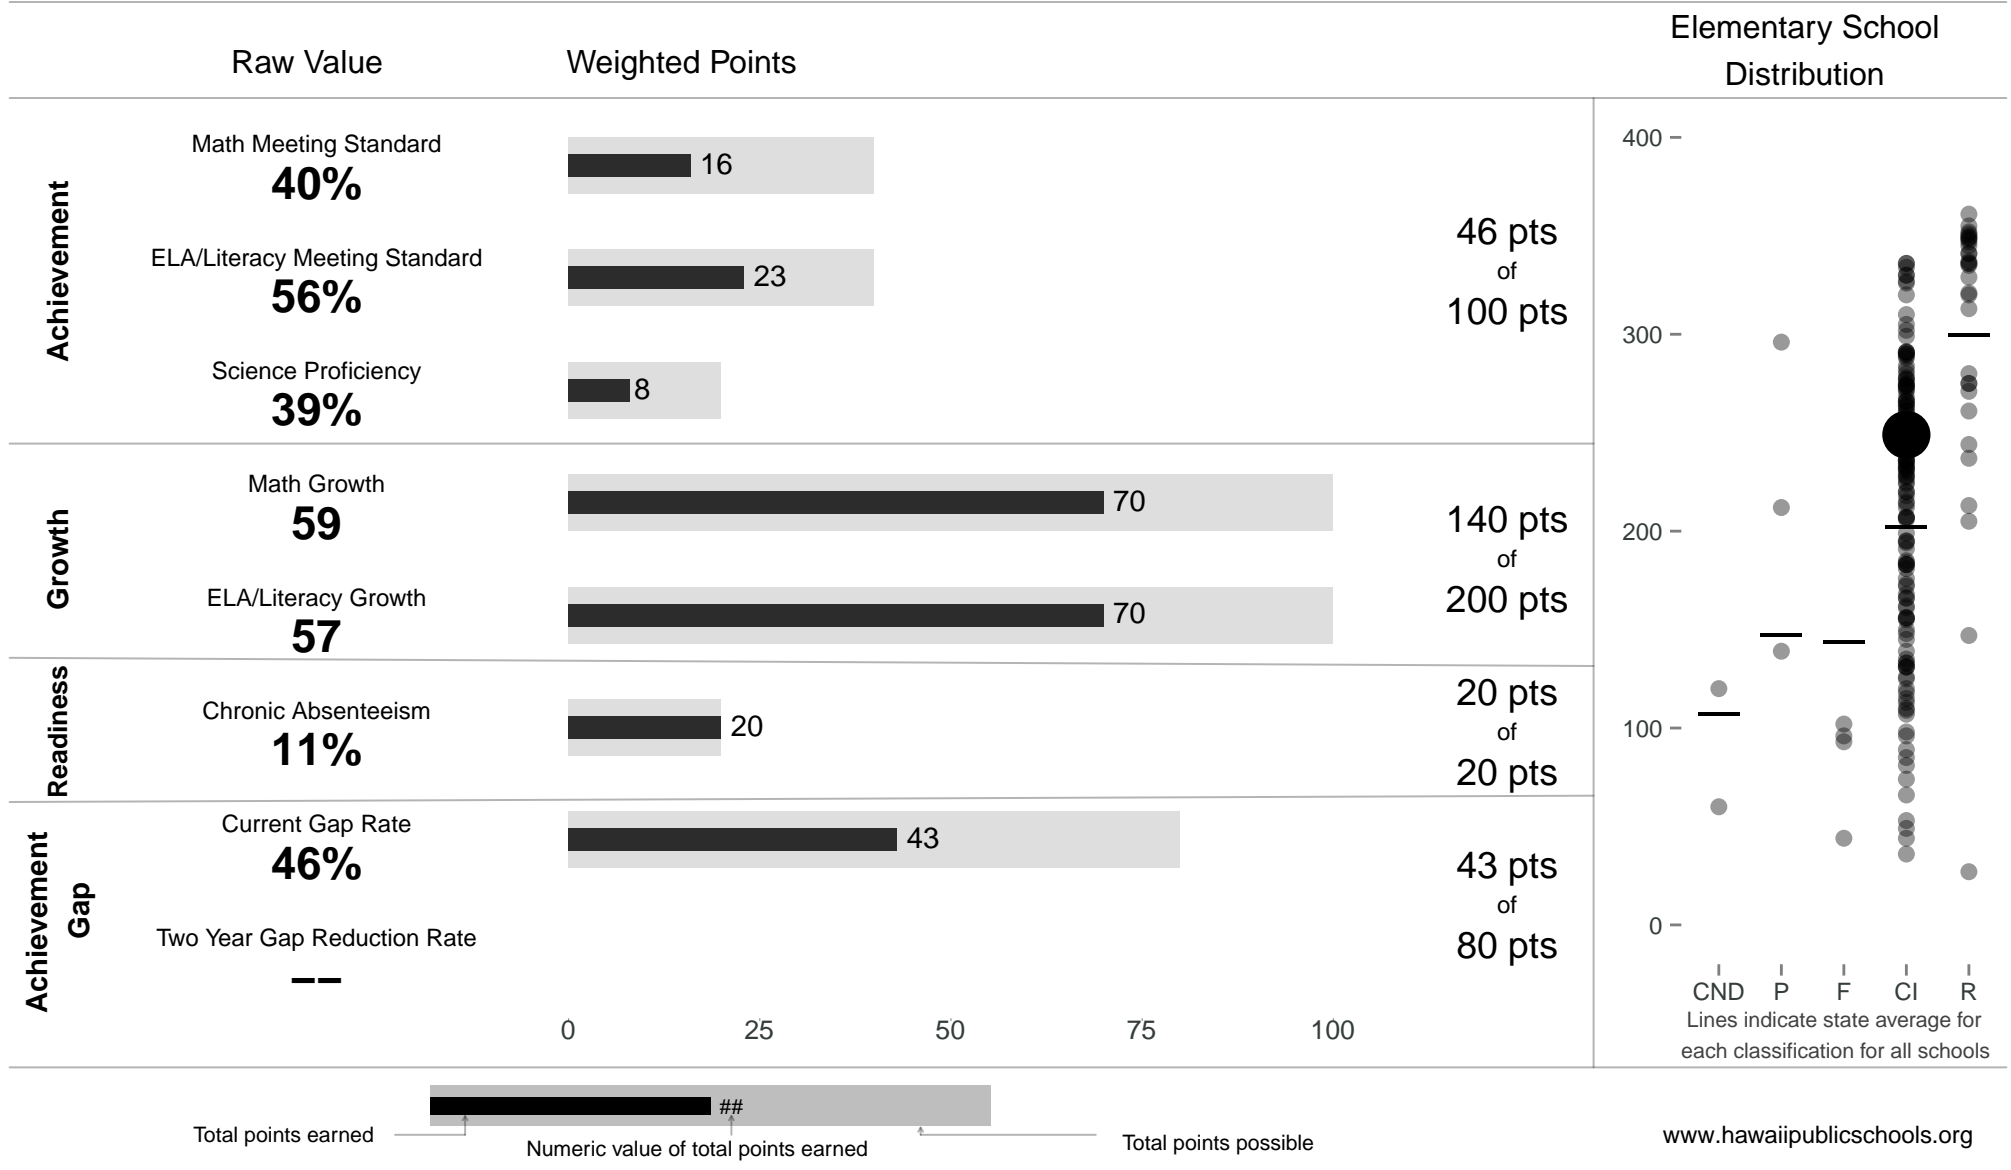

Ewa Beach Elementary

249 points of 400 points

School Year 2014–2015: Continuous Improvement

Trigger: None

School Year 2013–2014: Continuous Improvement

www.hawaiipublicschools.org

NOTE: Final display numbers are rounded, which may cause subtotals to appear to sum incorrectly. The total points value on the upper right is accurate.

Run Date: Tuesday, September 22, 2015