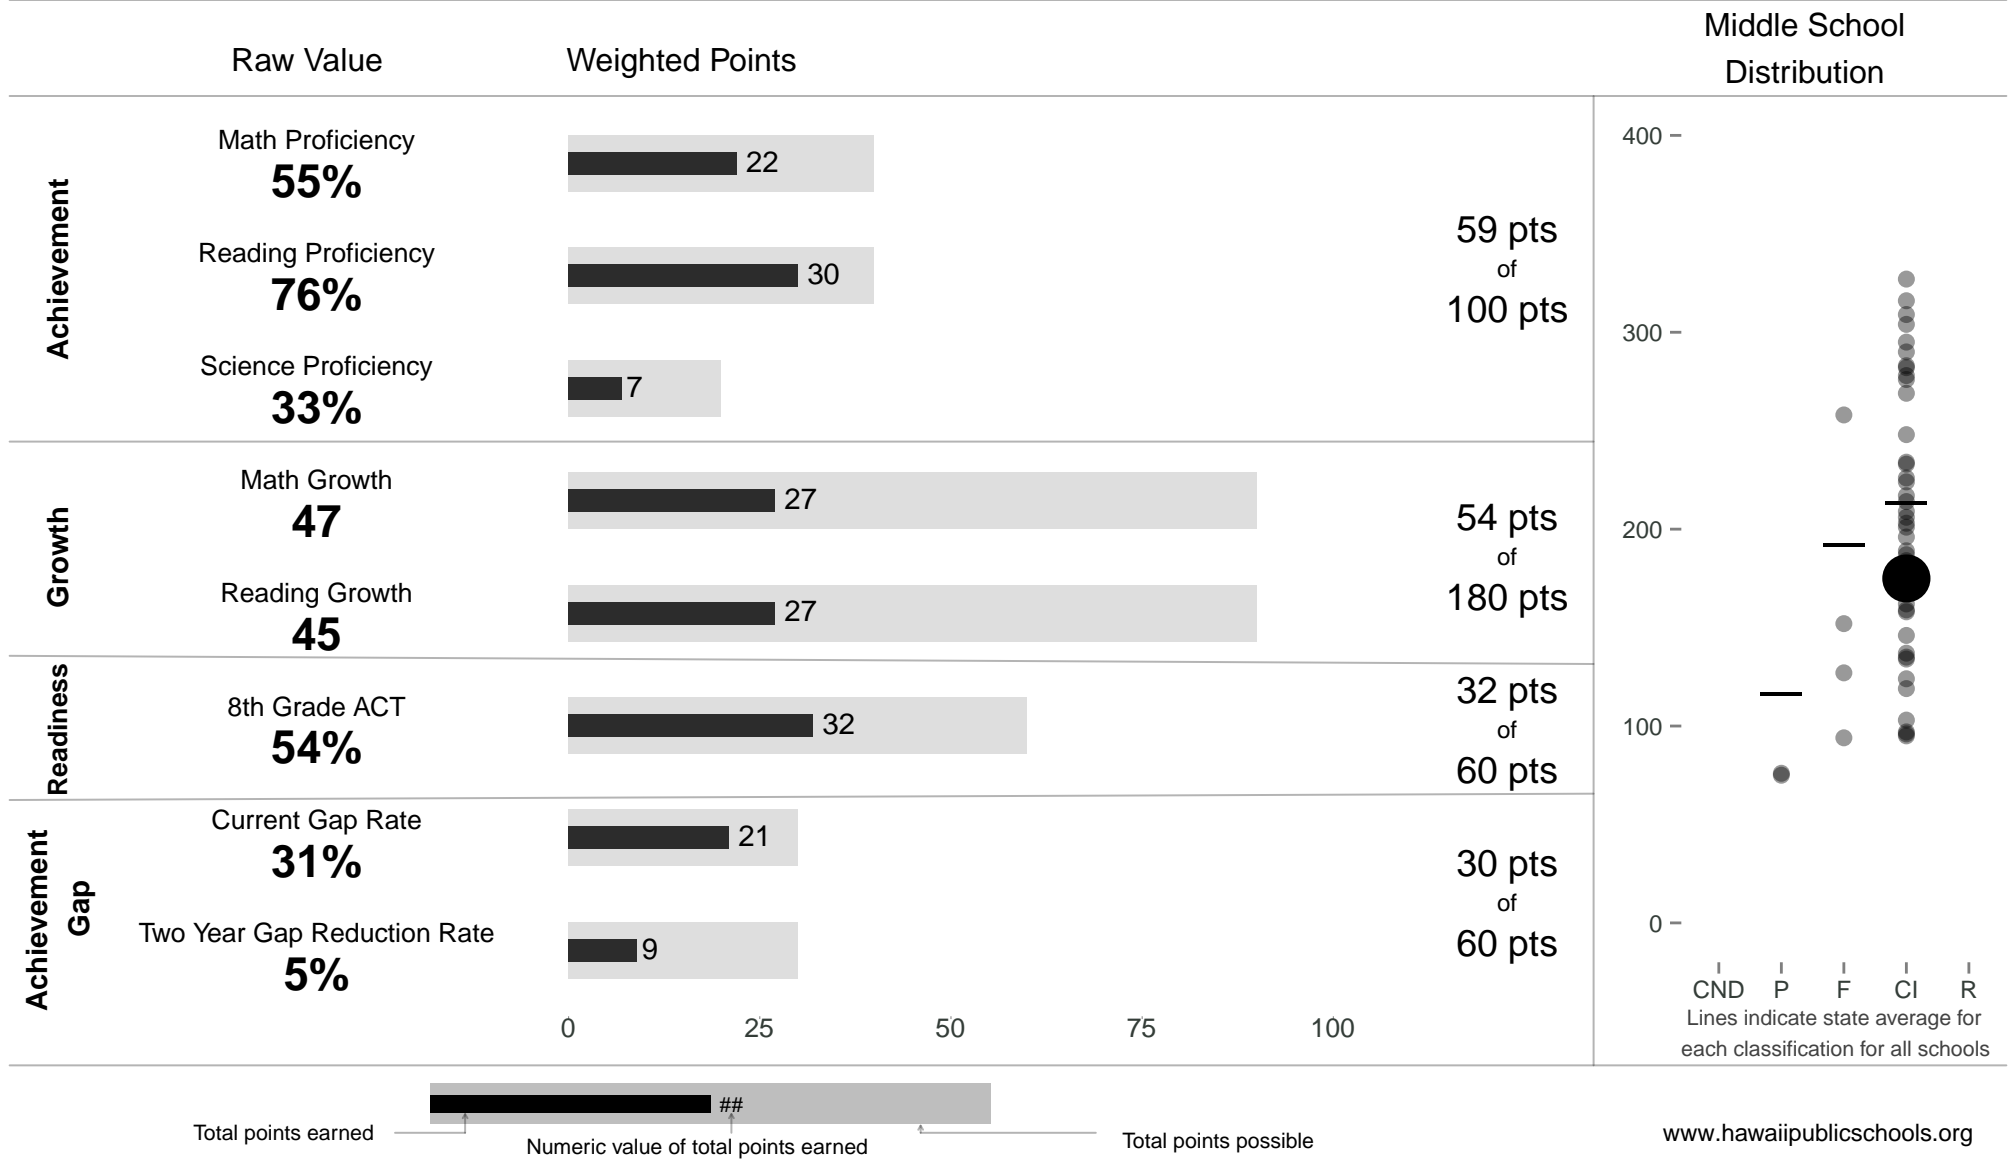

# Ewa Makai Middle

**175 points** of 400 points

School Year 2013–2014: Continuous Improvement

Trigger: None

School Year 2012–2013: Continuous Improvement

NOTE: Final display numbers are rounded, which may cause subtotals to appear to sum incorrectly. The total points value on the upper right is accurate.