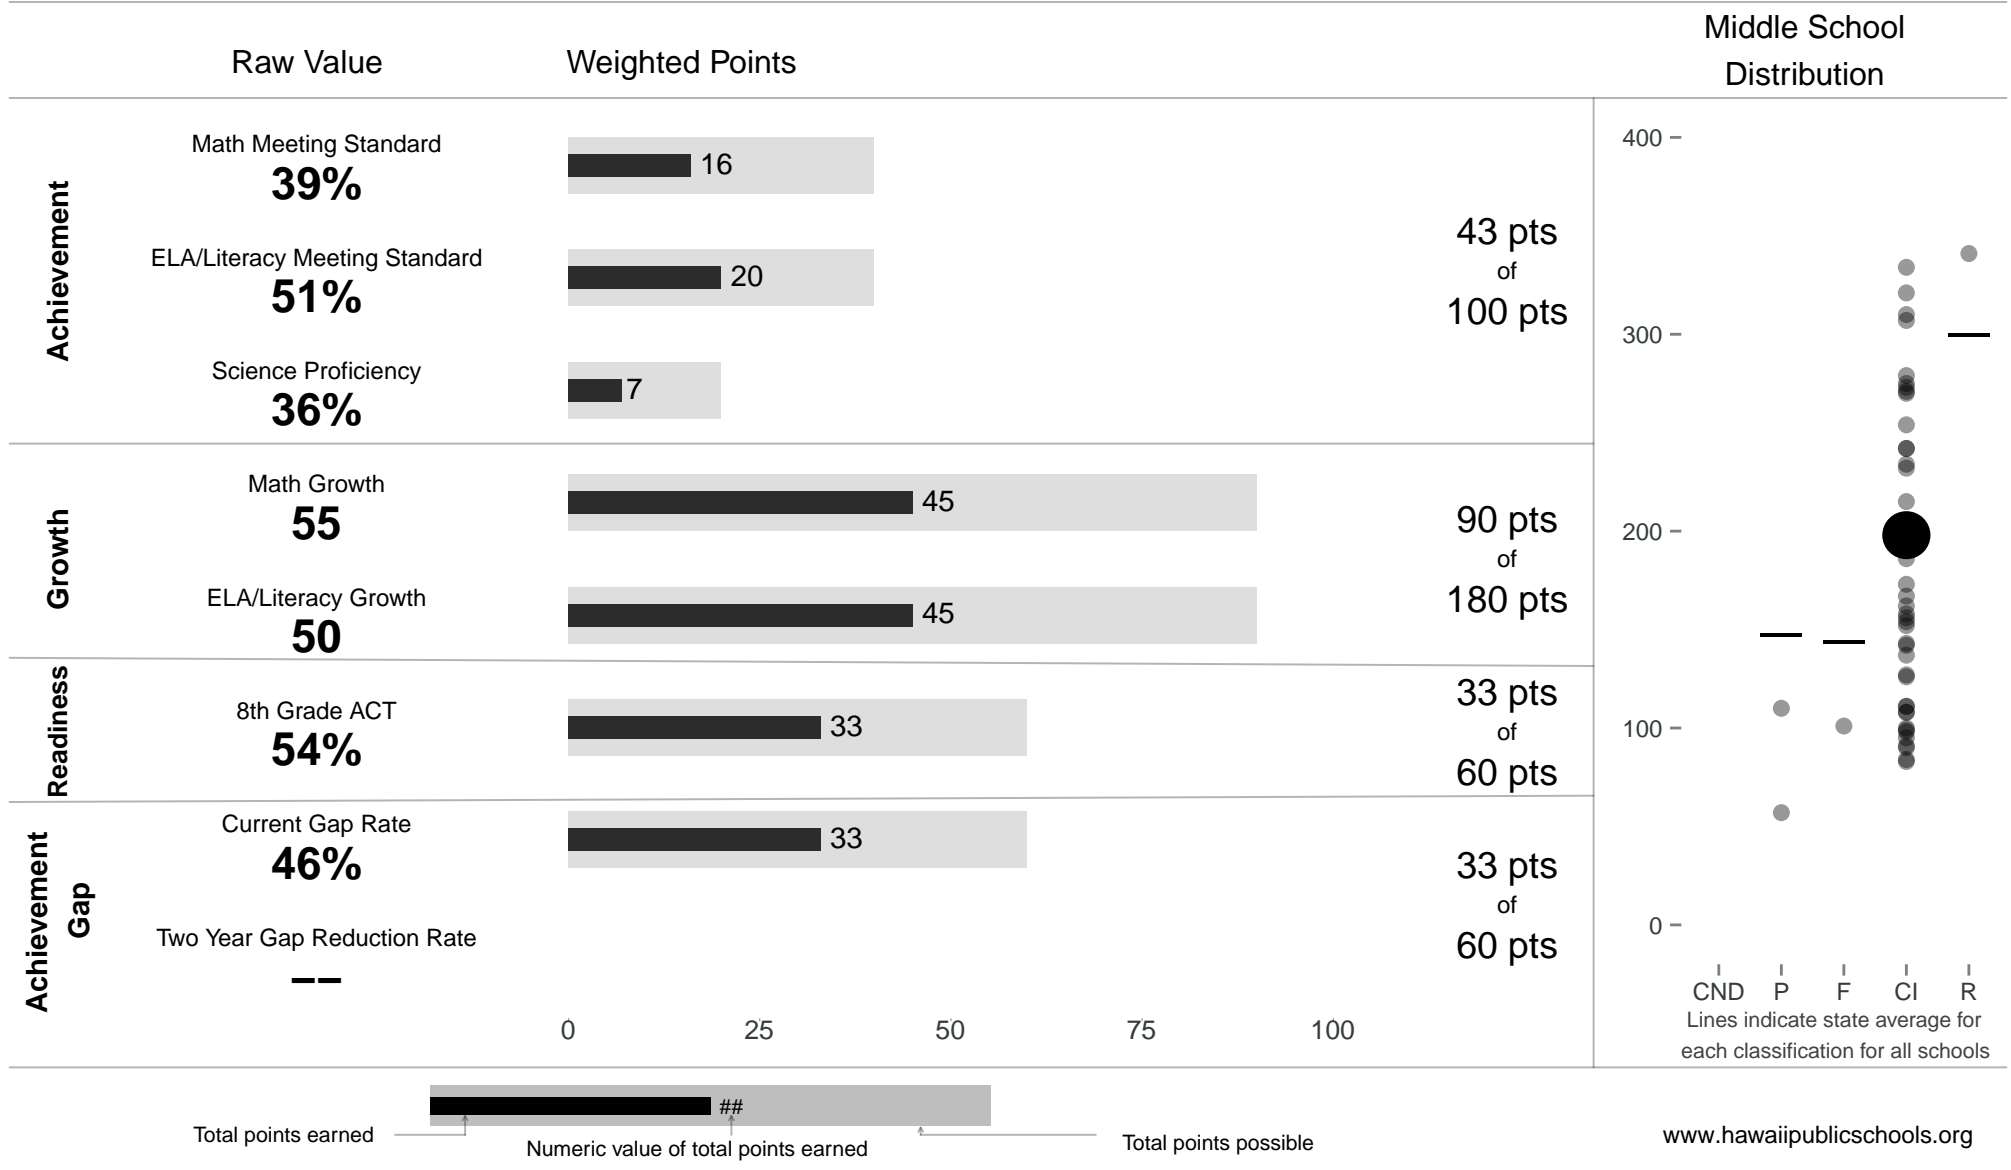

# Ewa Makai Middle

**198 points** of 400 points

School Year 2014–2015: Continuous Improvement

Trigger: None

School Year 2013–2014: Continuous Improvement

www.hawaiipublicschools.org

NOTE: Final display numbers are rounded, which may cause subtotals to appear to sum incorrectly. The total points value on the upper right is accurate.

Run Date: Tuesday, September 22, 2015