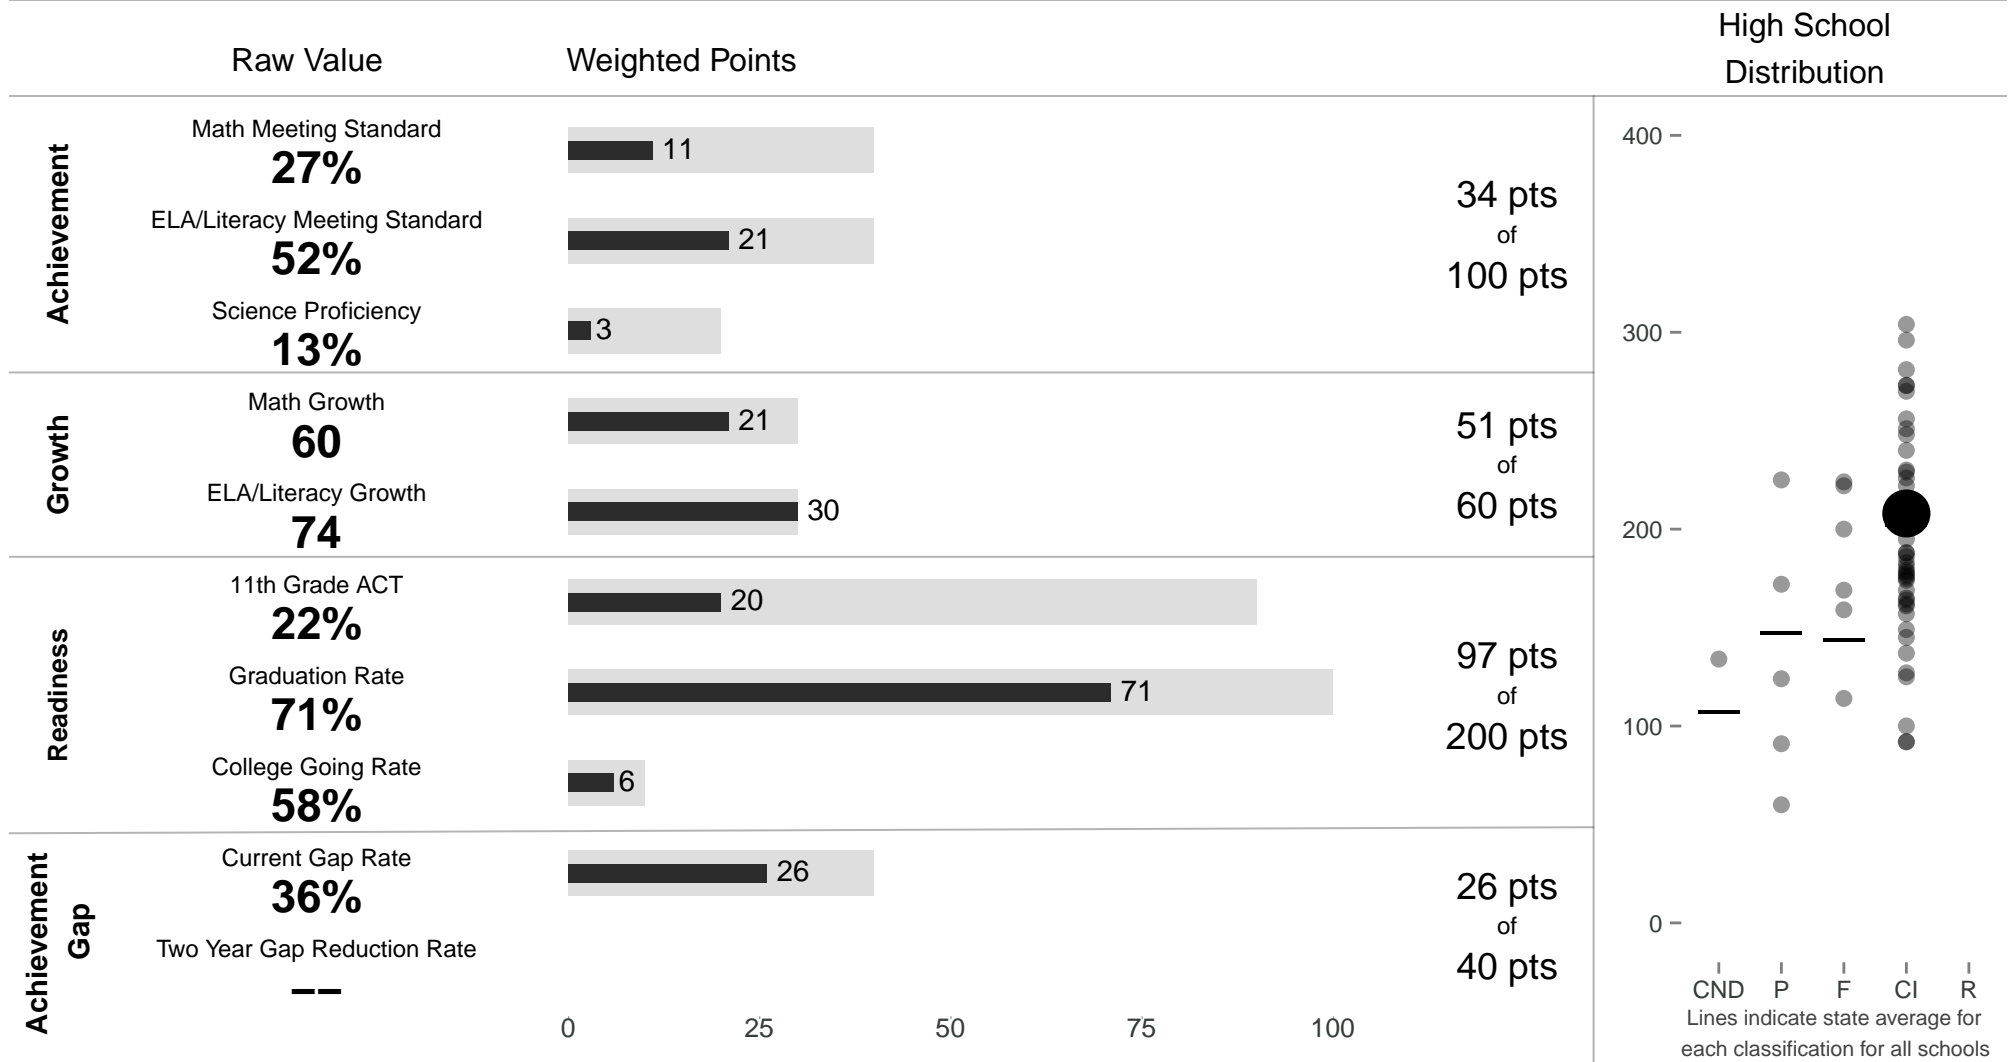

# Wallace Rider Farrington High

**208 points** of 400 points

School Year 2014–2015: Continuous Improvement

Trigger: None

School Year 2013–2014: Continuous Improvement

www.hawaiipublicschools.org

NOTE: Final display numbers are rounded, which may cause subtotals to appear to sum incorrectly. The total points value on the upper right is accurate.

Run Date: Tuesday, September 22, 2015