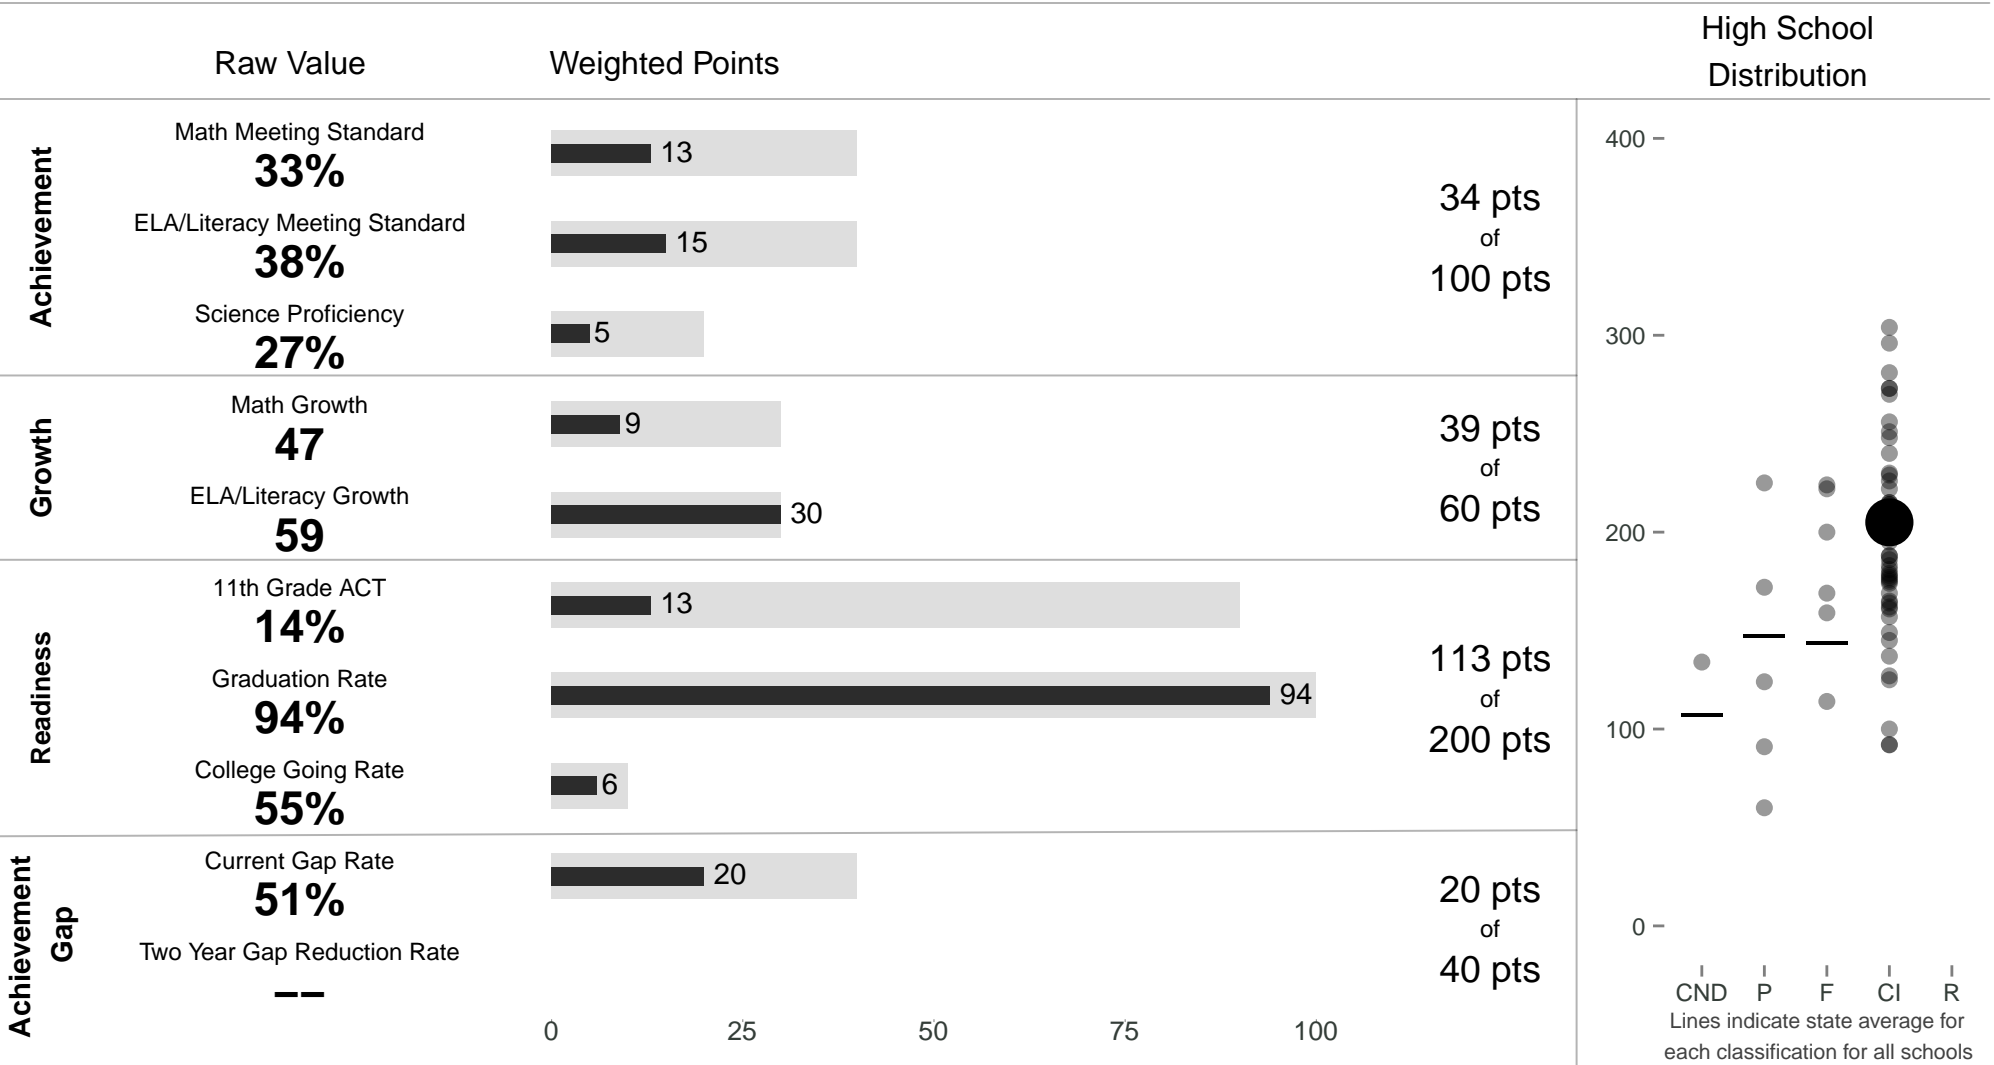

Hana High & Elementary

205 points of 400 points

School Year 2014–2015: Continuous Improvement

Trigger: None

www.hawaiipublicschools.org

NOTE: Final display numbers are rounded, which may cause subtotals to appear to sum incorrectly. The total points value on the upper right is accurate.

Run Date: Tuesday, September 22, 2015