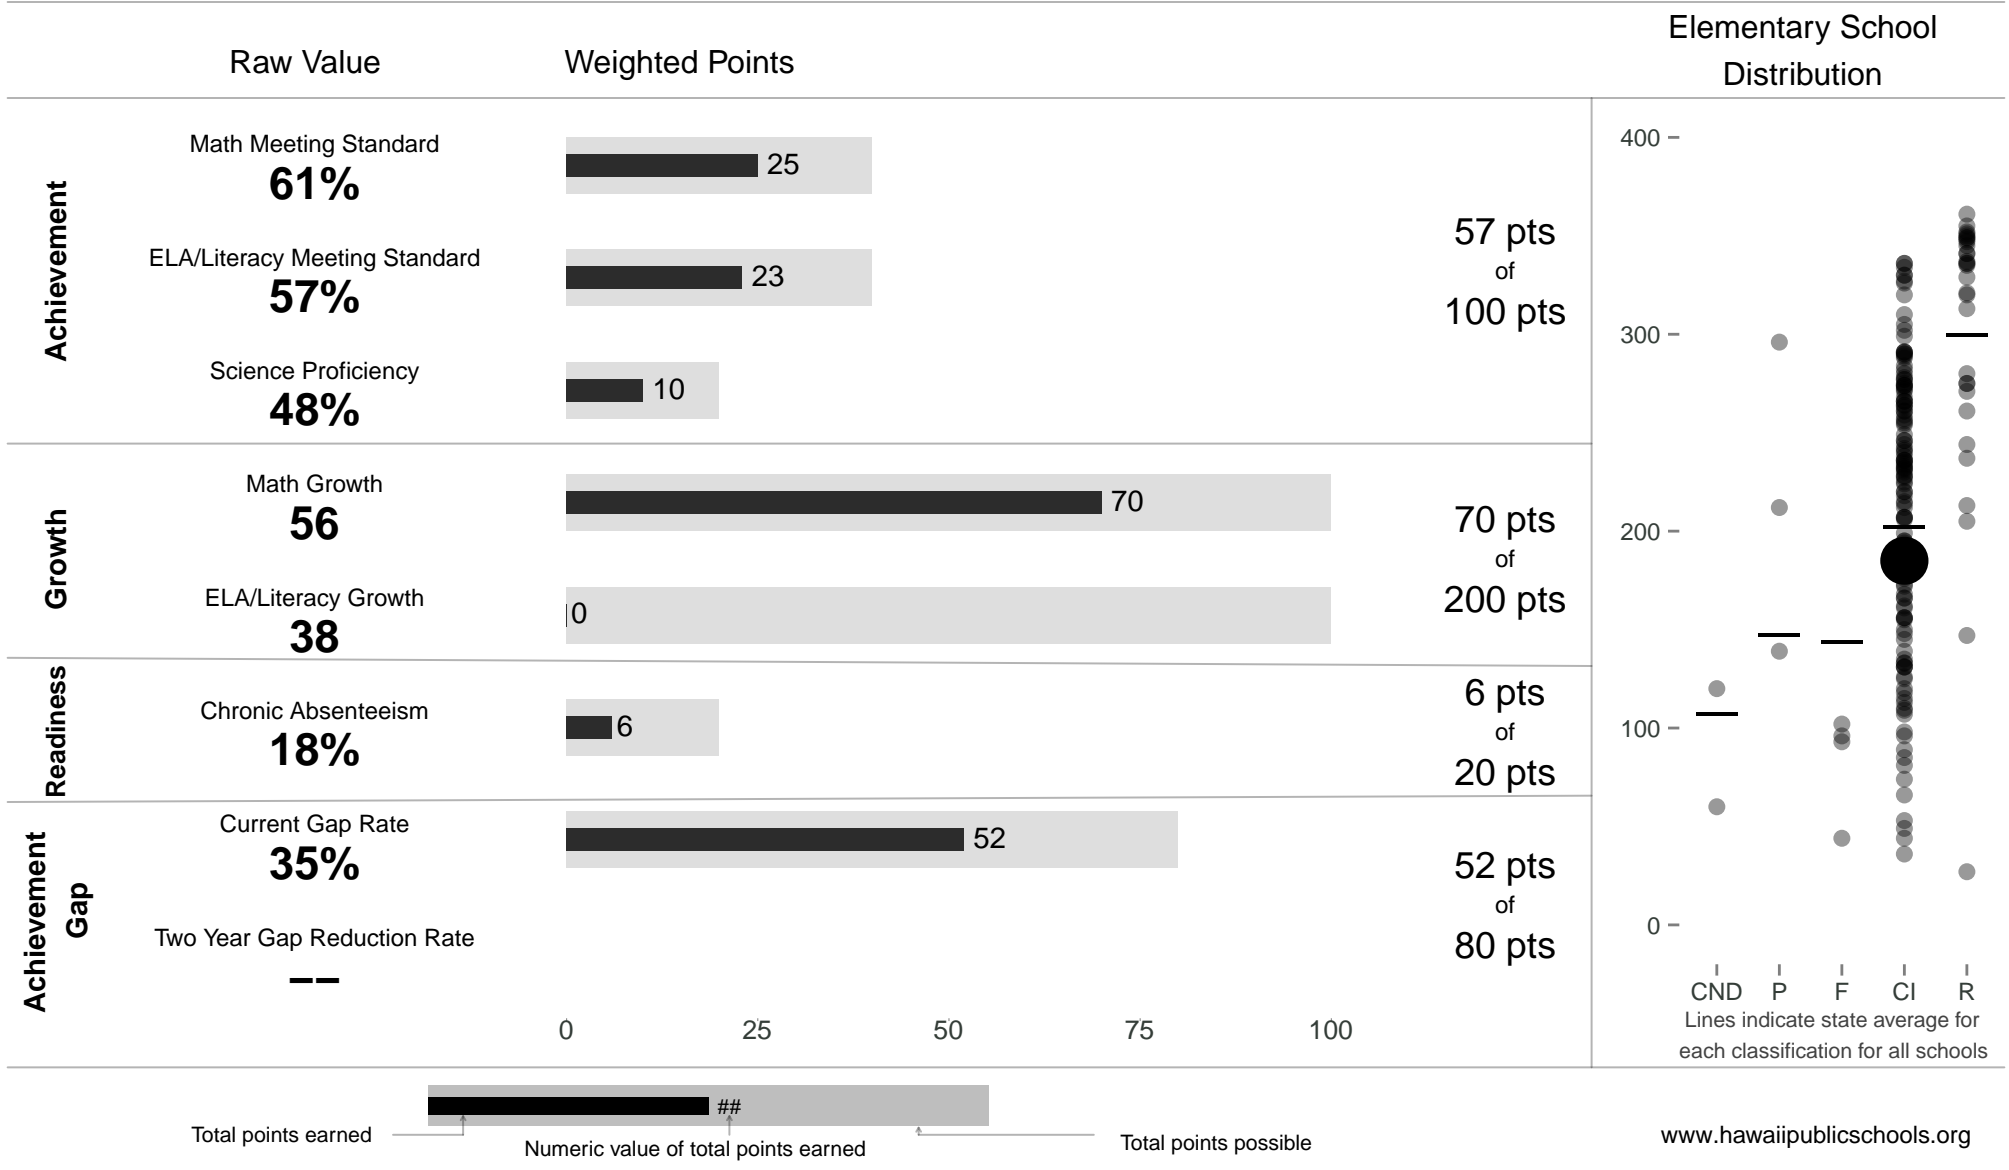

Hanalei Elementary

185 points of 400 points

School Year 2014–2015: Continuous Improvement

Trigger: None

School Year 2013–2014: Continuous Improvement

www.hawaiipublicschools.org

NOTE: Final display numbers are rounded, which may cause subtotals to appear to sum incorrectly. The total points value on the upper right is accurate.

Run Date: Tuesday, September 22, 2015