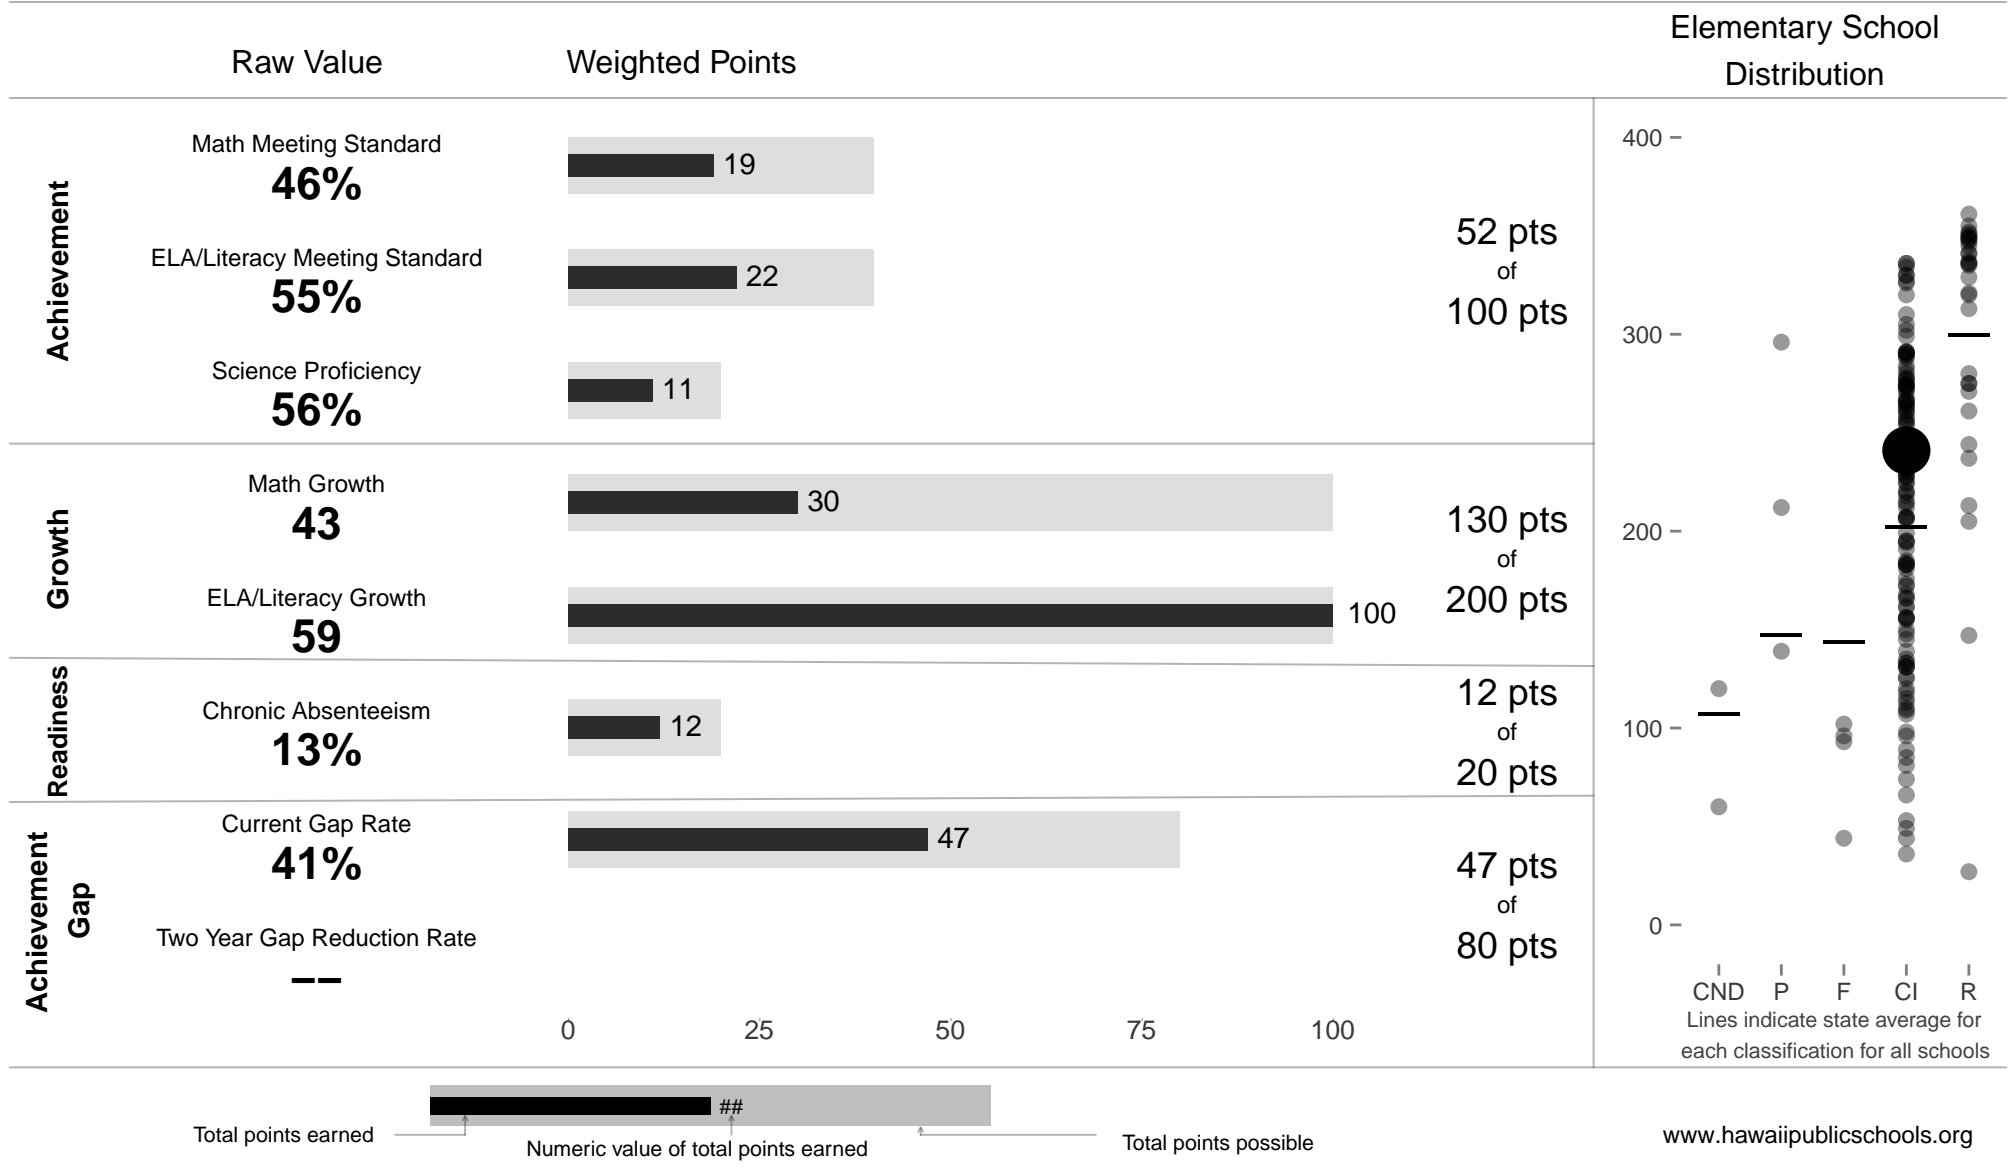

Holualoa Elementary

241 points of 400 points

School Year 2014–2015: Continuous Improvement

Trigger: None

School Year 2013–2014: Continuous Improvement

www.hawaiipublicschools.org

NOTE: Final display numbers are rounded, which may cause subtotals to appear to sum incorrectly. The total points value on the upper right is accurate.

Run Date: Tuesday, September 22, 2015