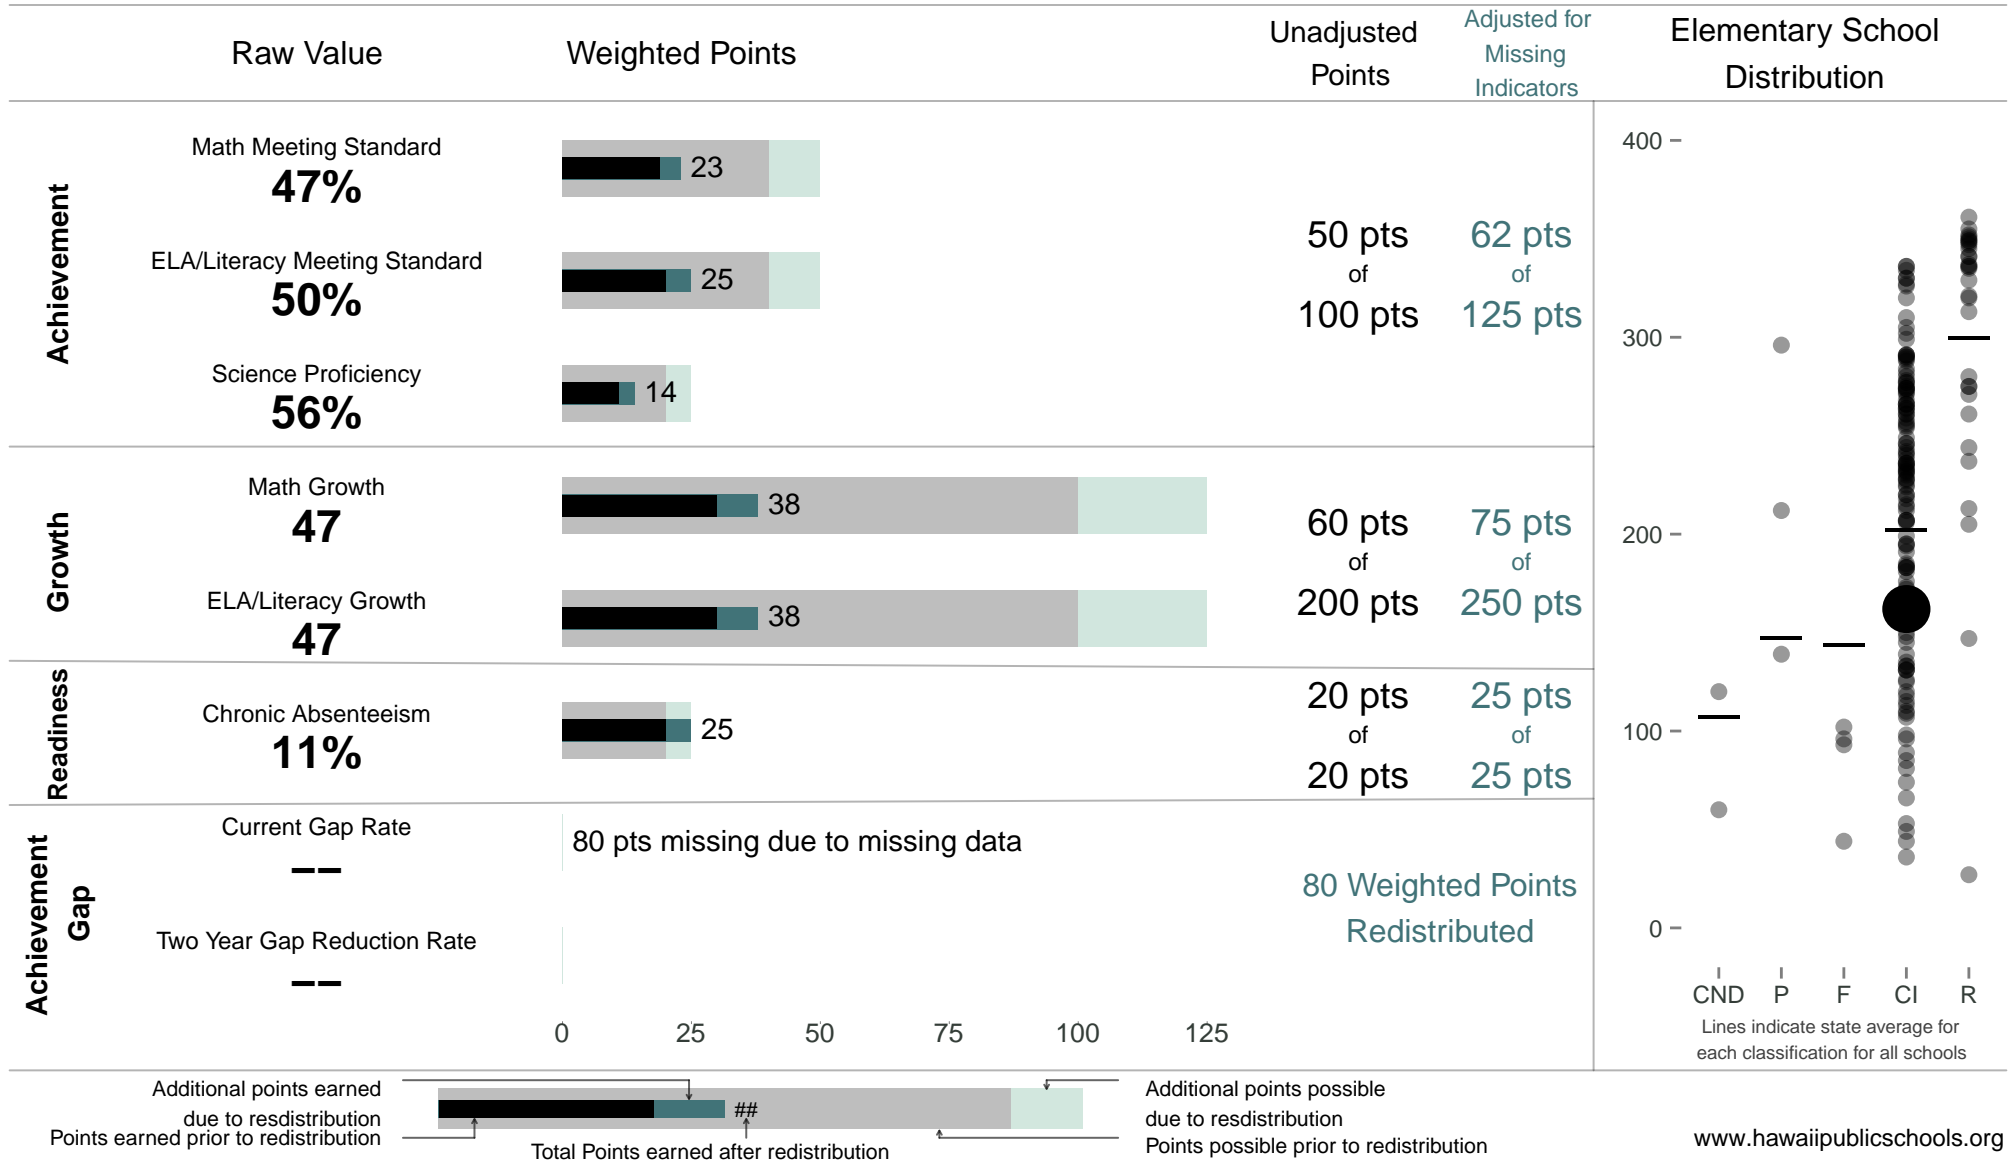

# Honaunau Elementary

**162 points** of 400 points

School Year 2014–2015: Continuous Improvement

Trigger: None

School Year 2013–2014: Continuous Improvement

NOTE: Final display numbers are rounded, which may cause subtotals to appear to sum incorrectly. The total points value on the upper right is accurate.