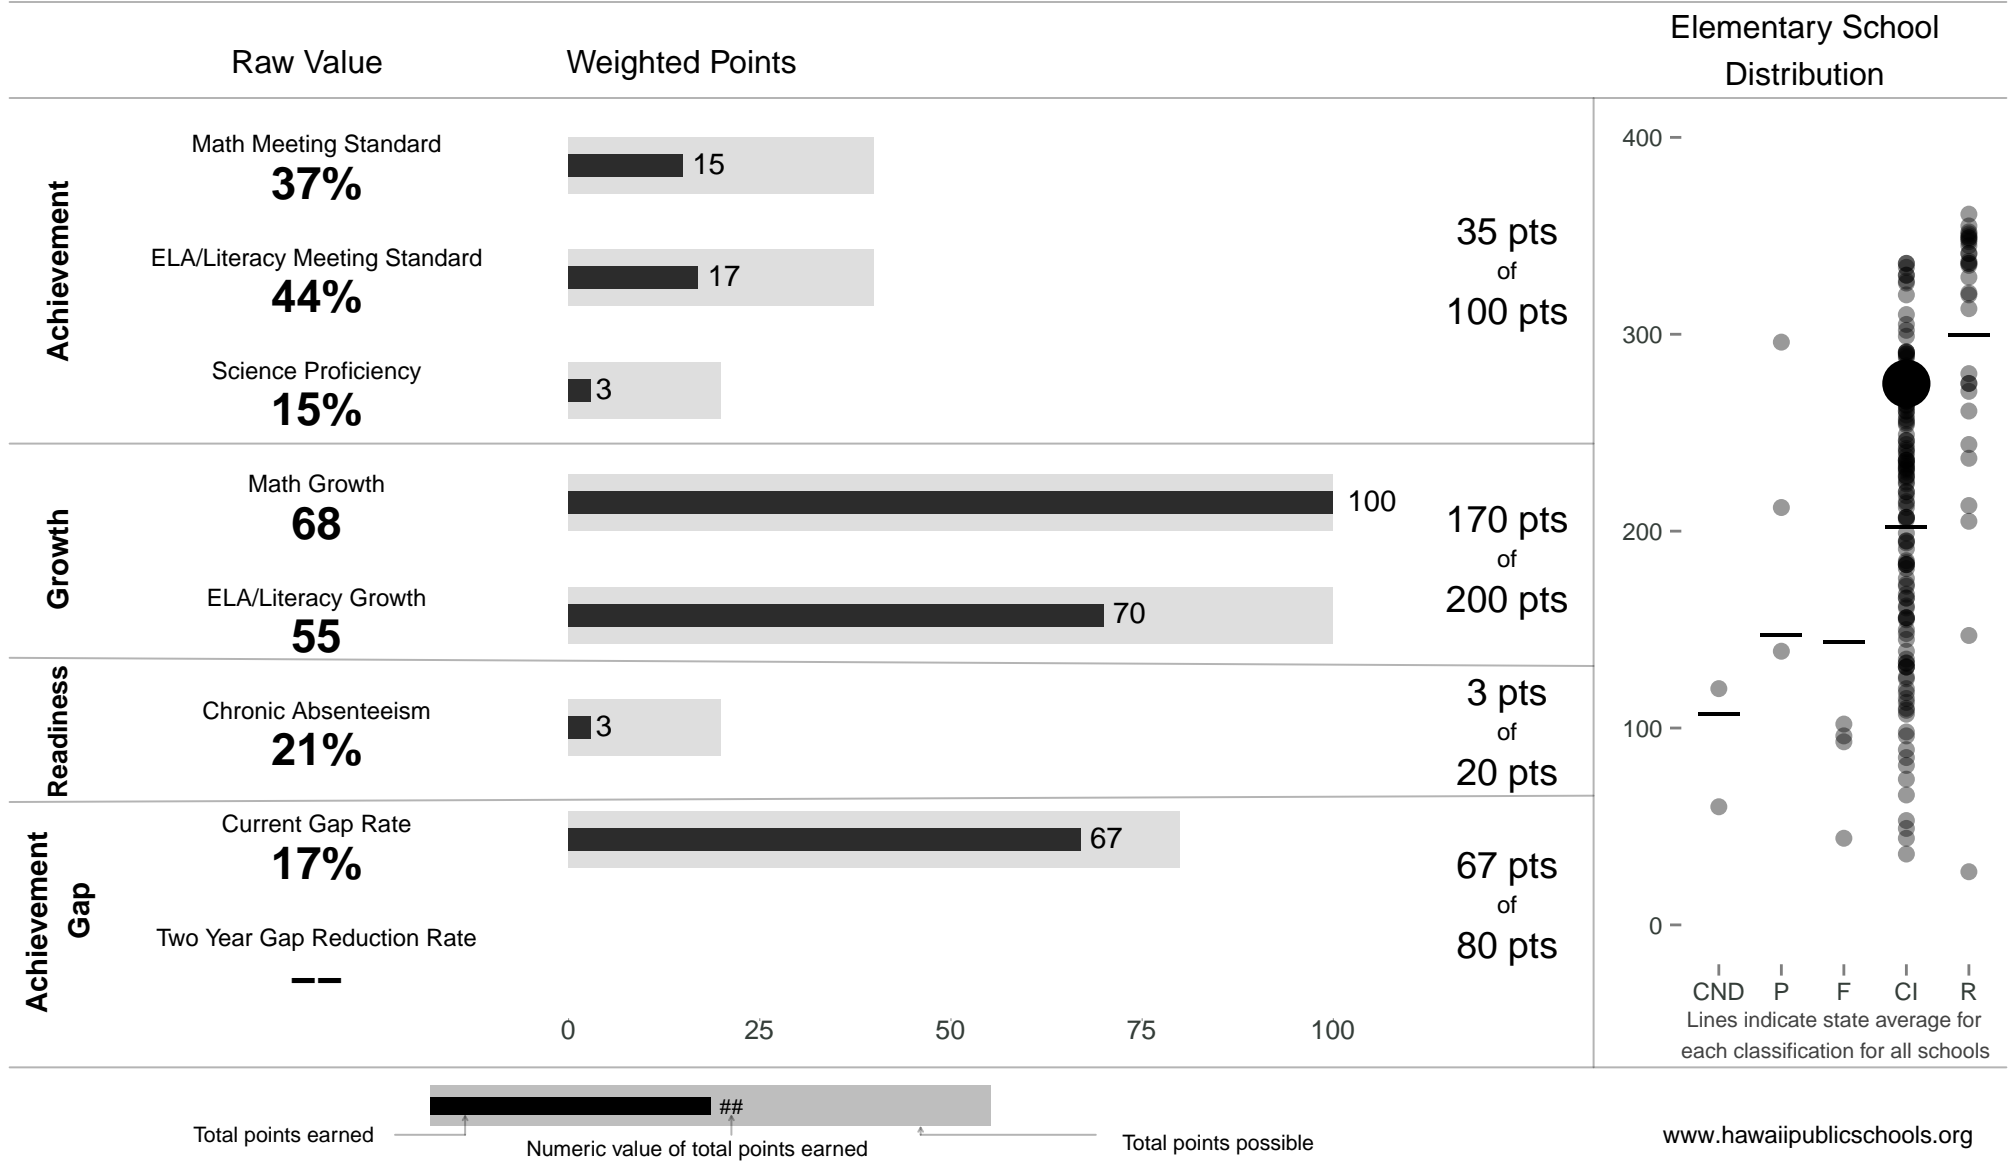

# Honokaa Elementary

**275 points** of 400 points

School Year 2014–2015: Continuous Improvement

Trigger: None

School Year 2013–2014: Continuous Improvement

NOTE: Final display numbers are rounded, which may cause subtotals to appear to sum incorrectly. The total points value on the upper right is accurate.