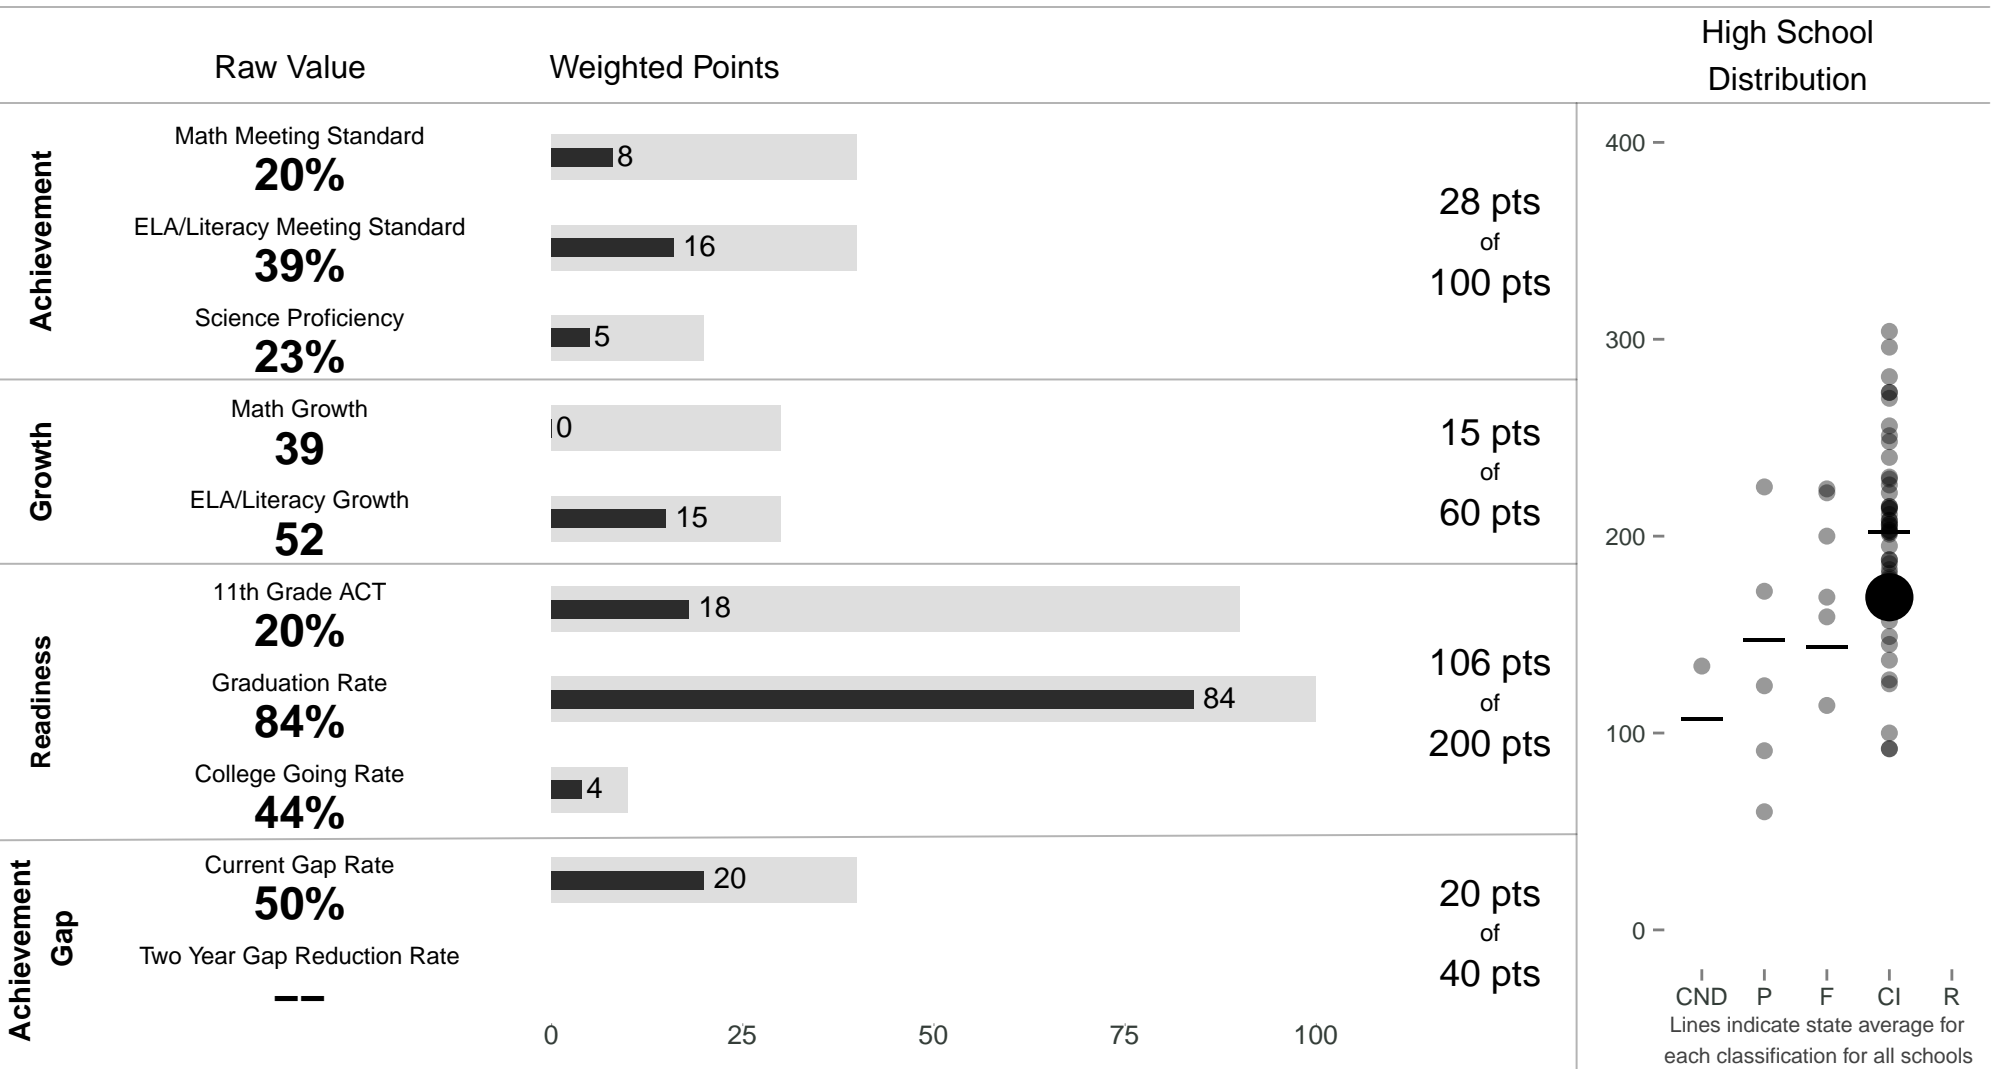

Honokaa High & Intermediate

169 points of 400 points

School Year 2014–2015: Continuous Improvement

Trigger: None

www.hawaiipublicschools.org

NOTE: Final display numbers are rounded, which may cause subtotals to appear to sum incorrectly. The total points value on the upper right is accurate.

Run Date: Tuesday, September 22, 2015