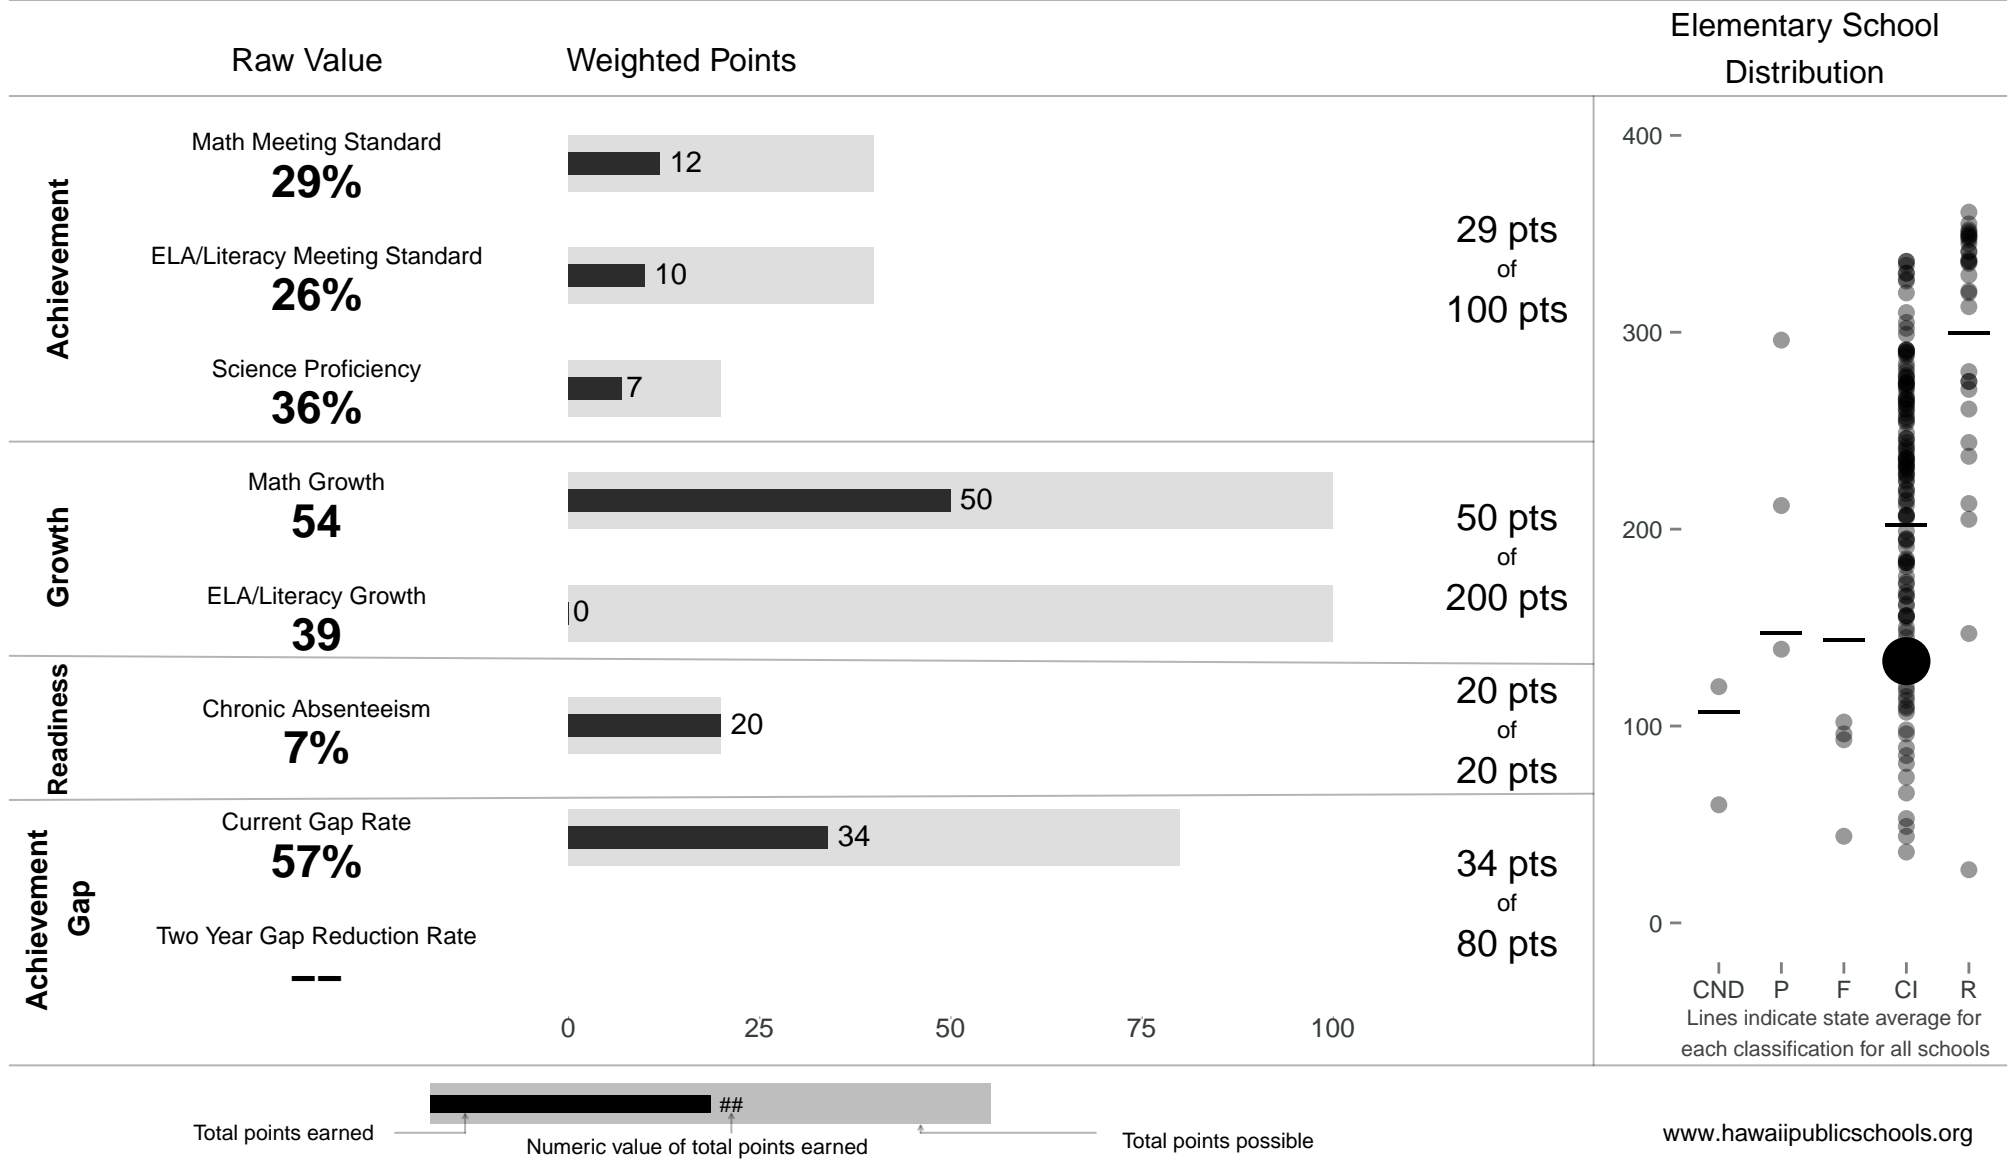

Honowai Elementary

133 points of 400 points

School Year 2014–2015: Continuous Improvement

Trigger: None

School Year 2013–2014: Continuous Improvement

NOTE: Final display numbers are rounded, which may cause subtotals to appear to sum incorrectly. The total points value on the upper right is accurate.