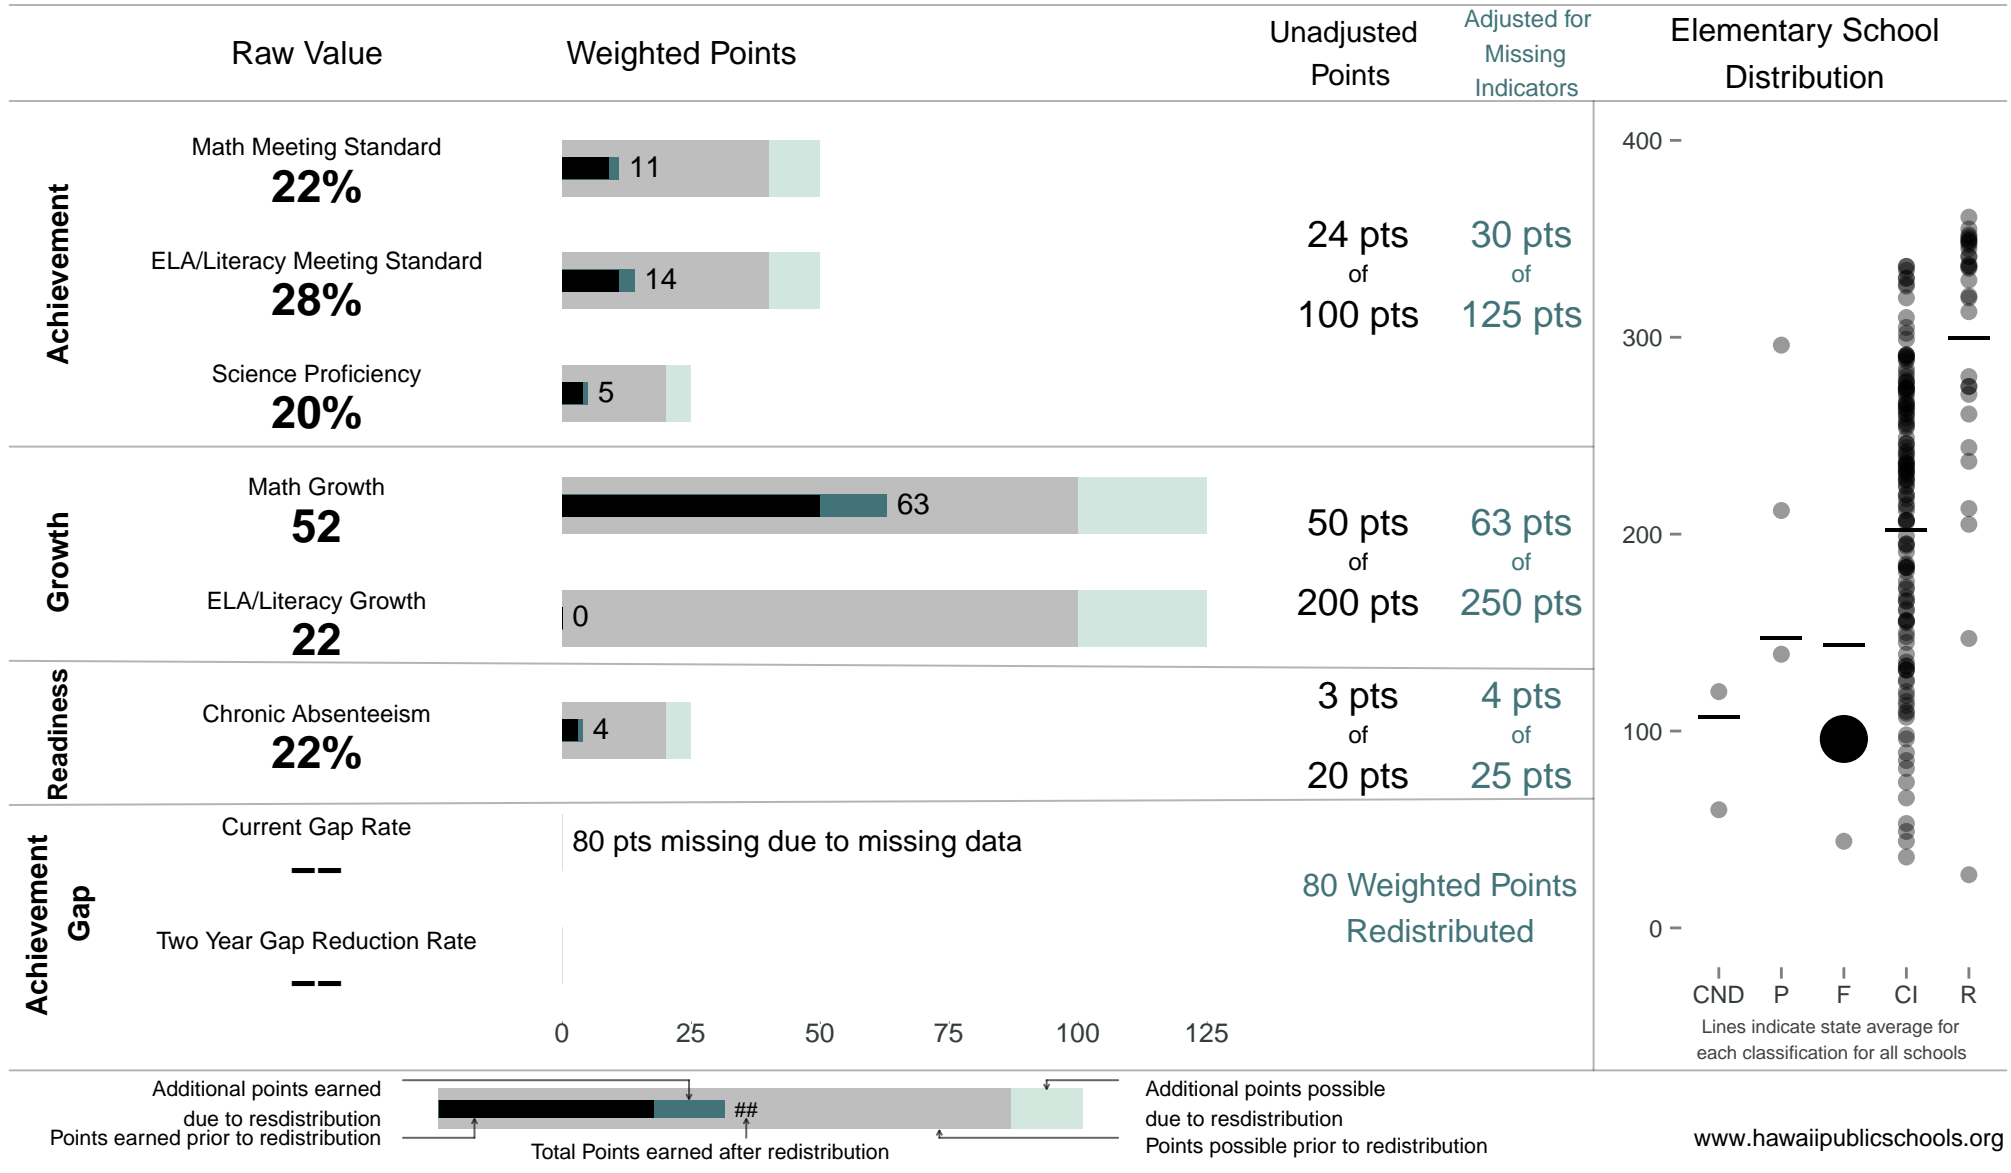

Hookena Elementary

96 points of 400 points

School Year 2014–2015: Focus

Trigger: Carry Over

School Year 2013–2014: Focus

NOTE: Final display numbers are rounded, which may cause subtotals to appear to sum incorrectly. The total points value on the upper right is accurate.