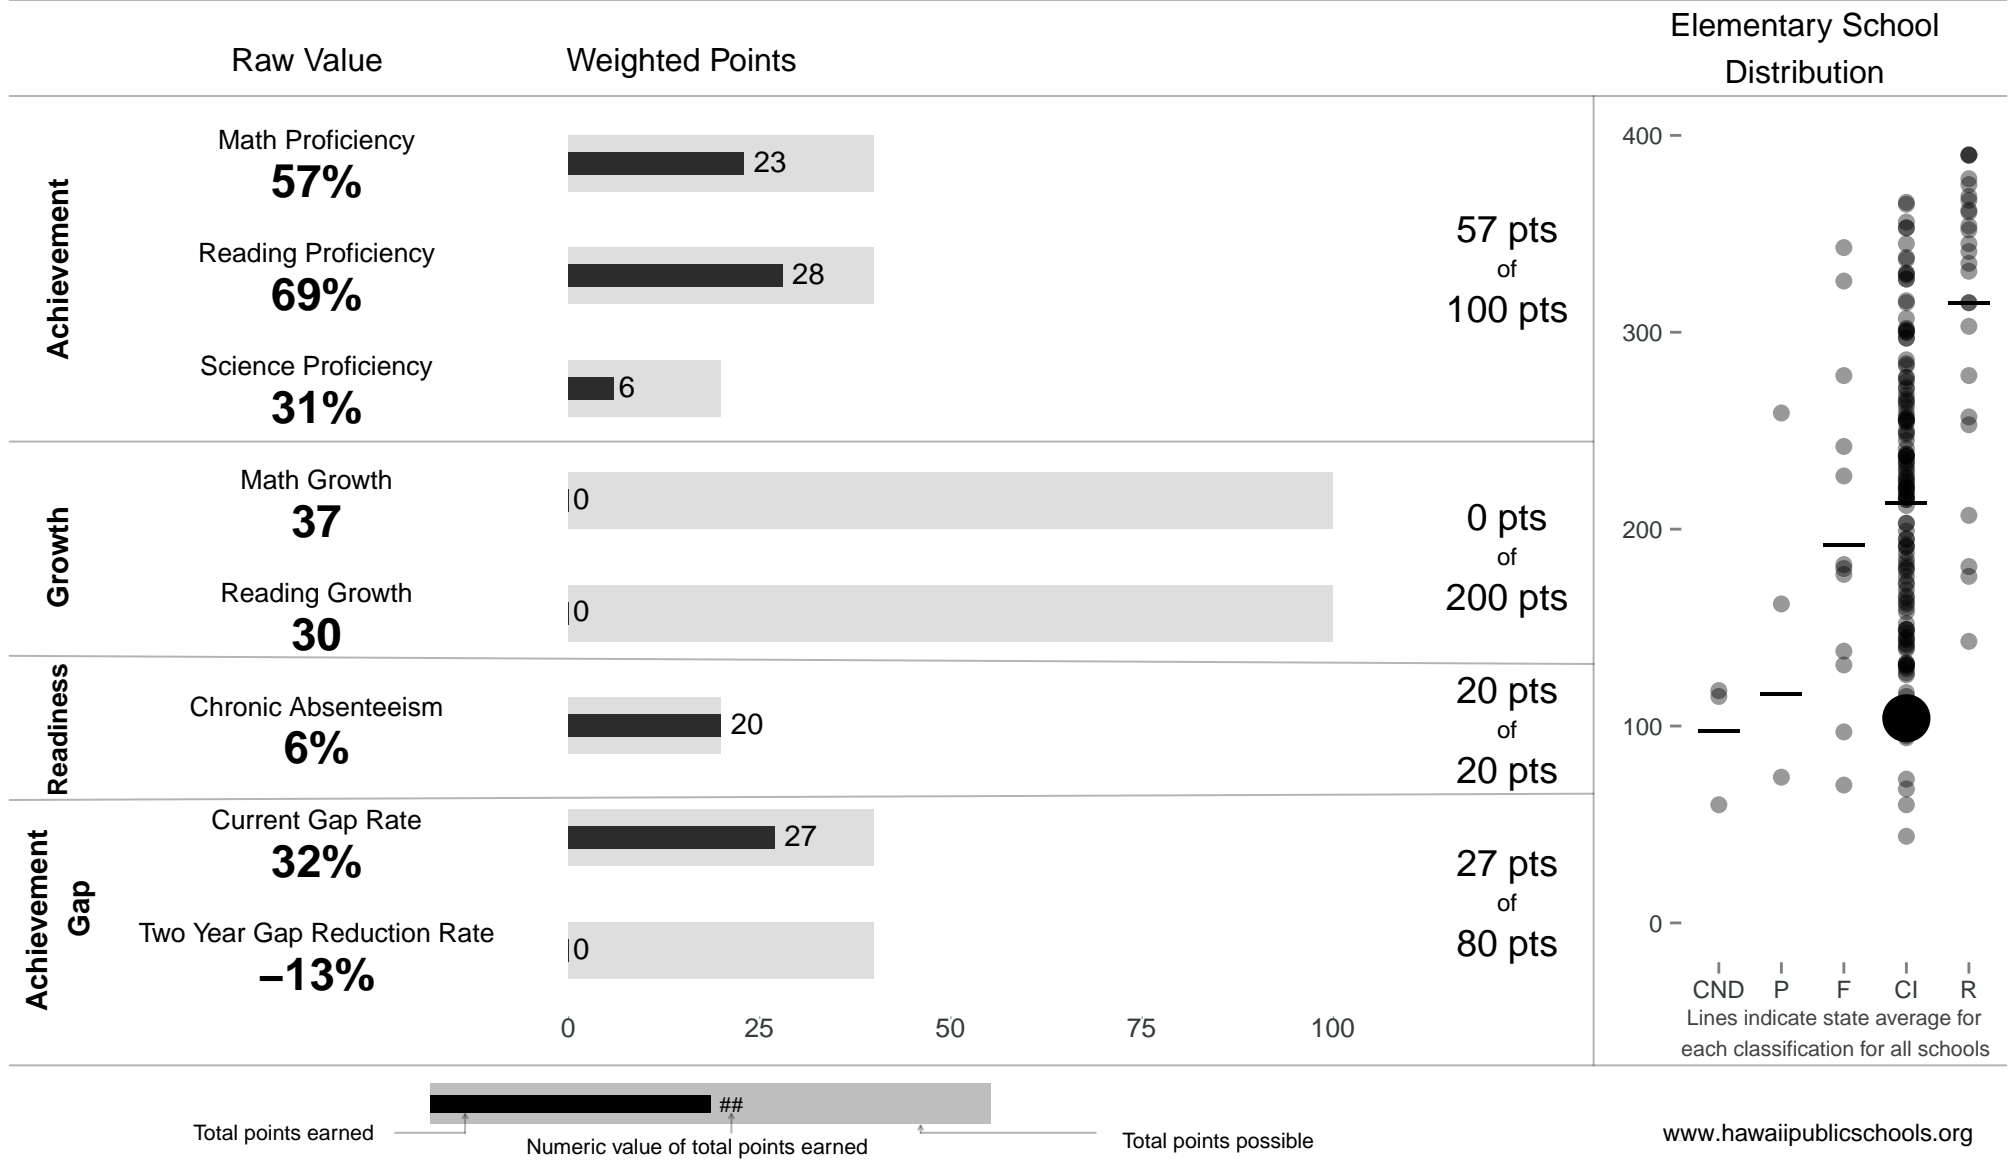

# Kaaawa Elementary

**104 points** of 400 points

School Year 2013–2014: Continuous Improvement

Trigger: None

School Year 2012–2013: Continuous Improvement

NOTE: Final display numbers are rounded, which may cause subtotals to appear to sum incorrectly. The total points value on the upper right is accurate.