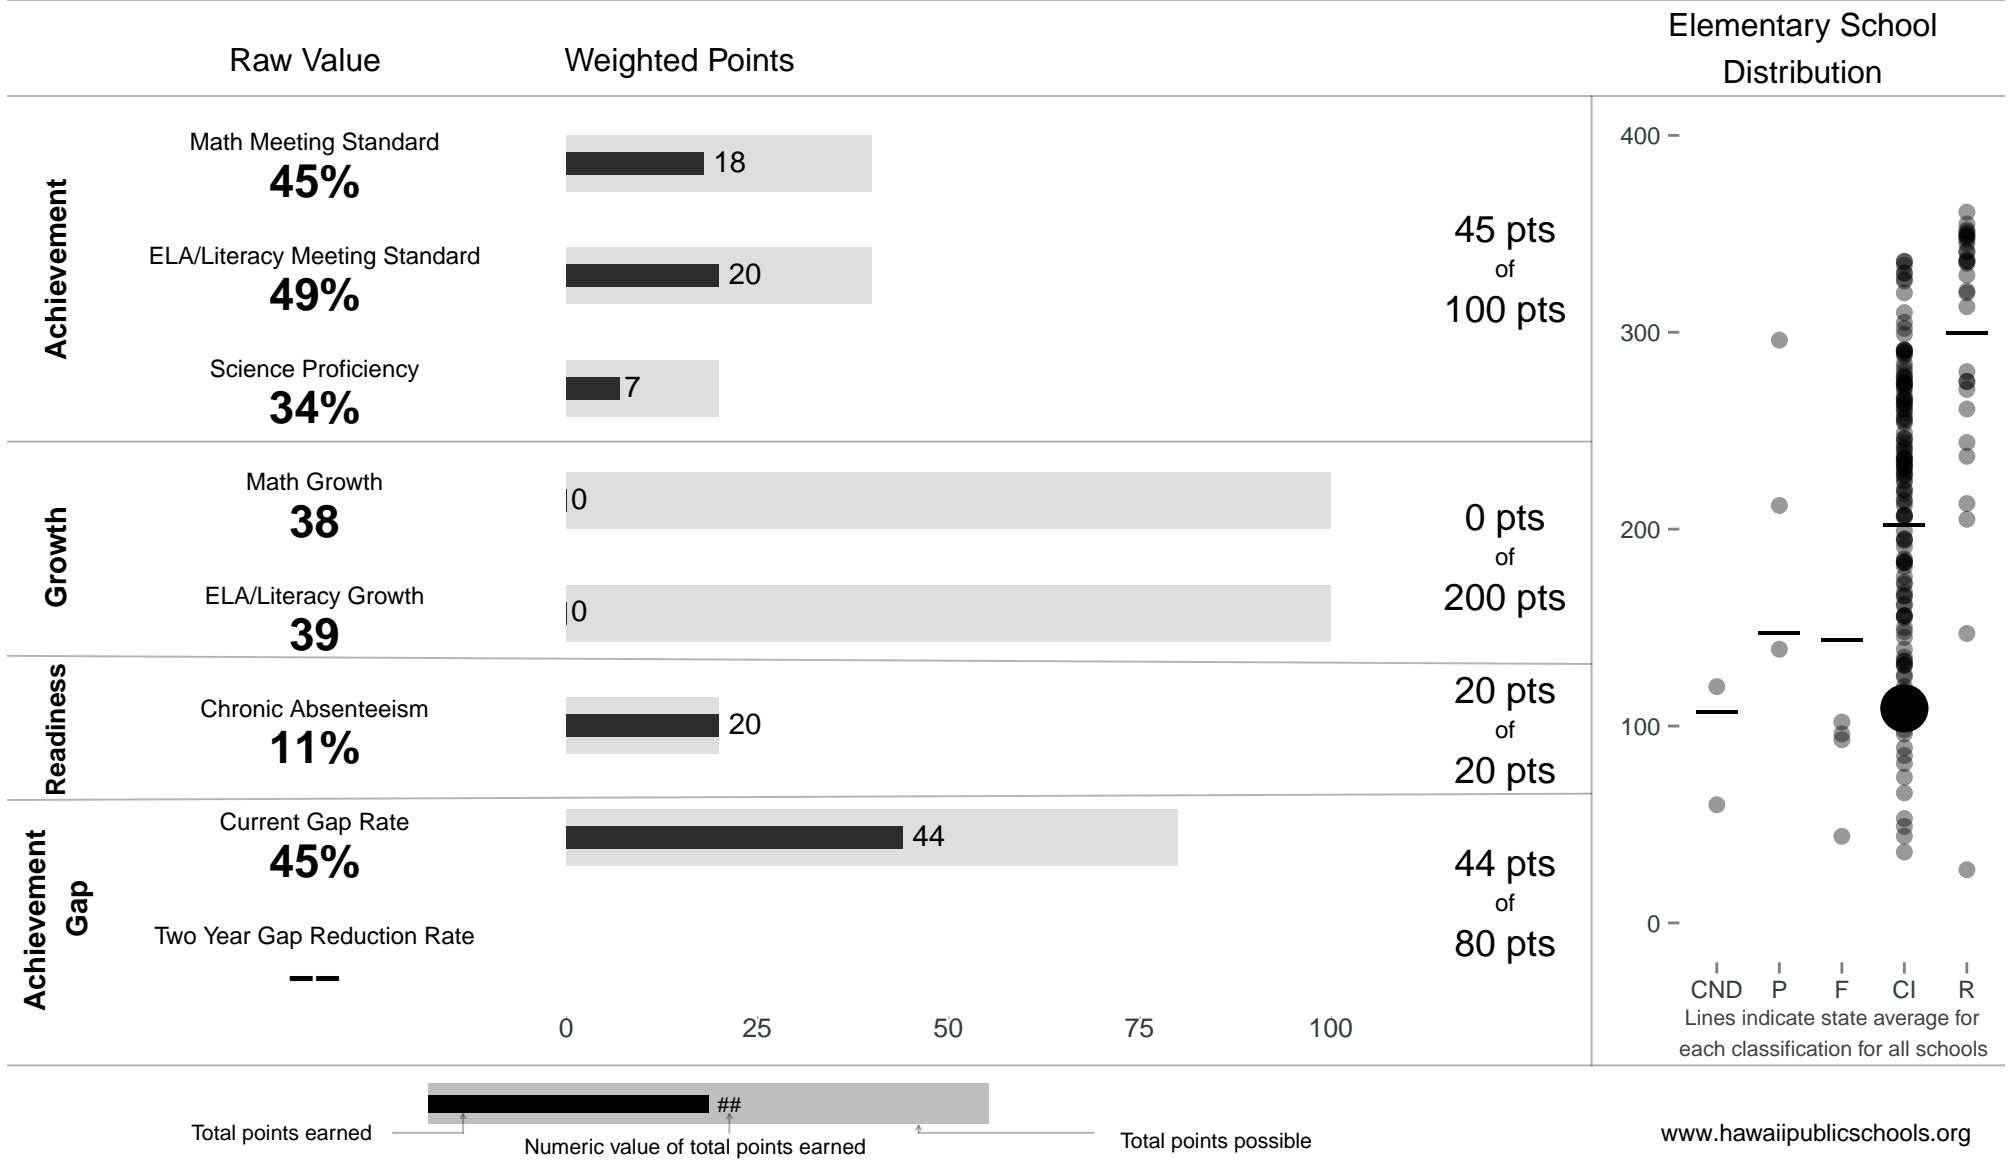

Kaaawa Elementary

109 points of 400 points

School Year 2014–2015: Continuous Improvement

Trigger: None

School Year 2013–2014: Continuous Improvement

NOTE: Final display numbers are rounded, which may cause subtotals to appear to sum incorrectly. The total points value on the upper right is accurate.

Run Date: Tuesday, September 22, 2015