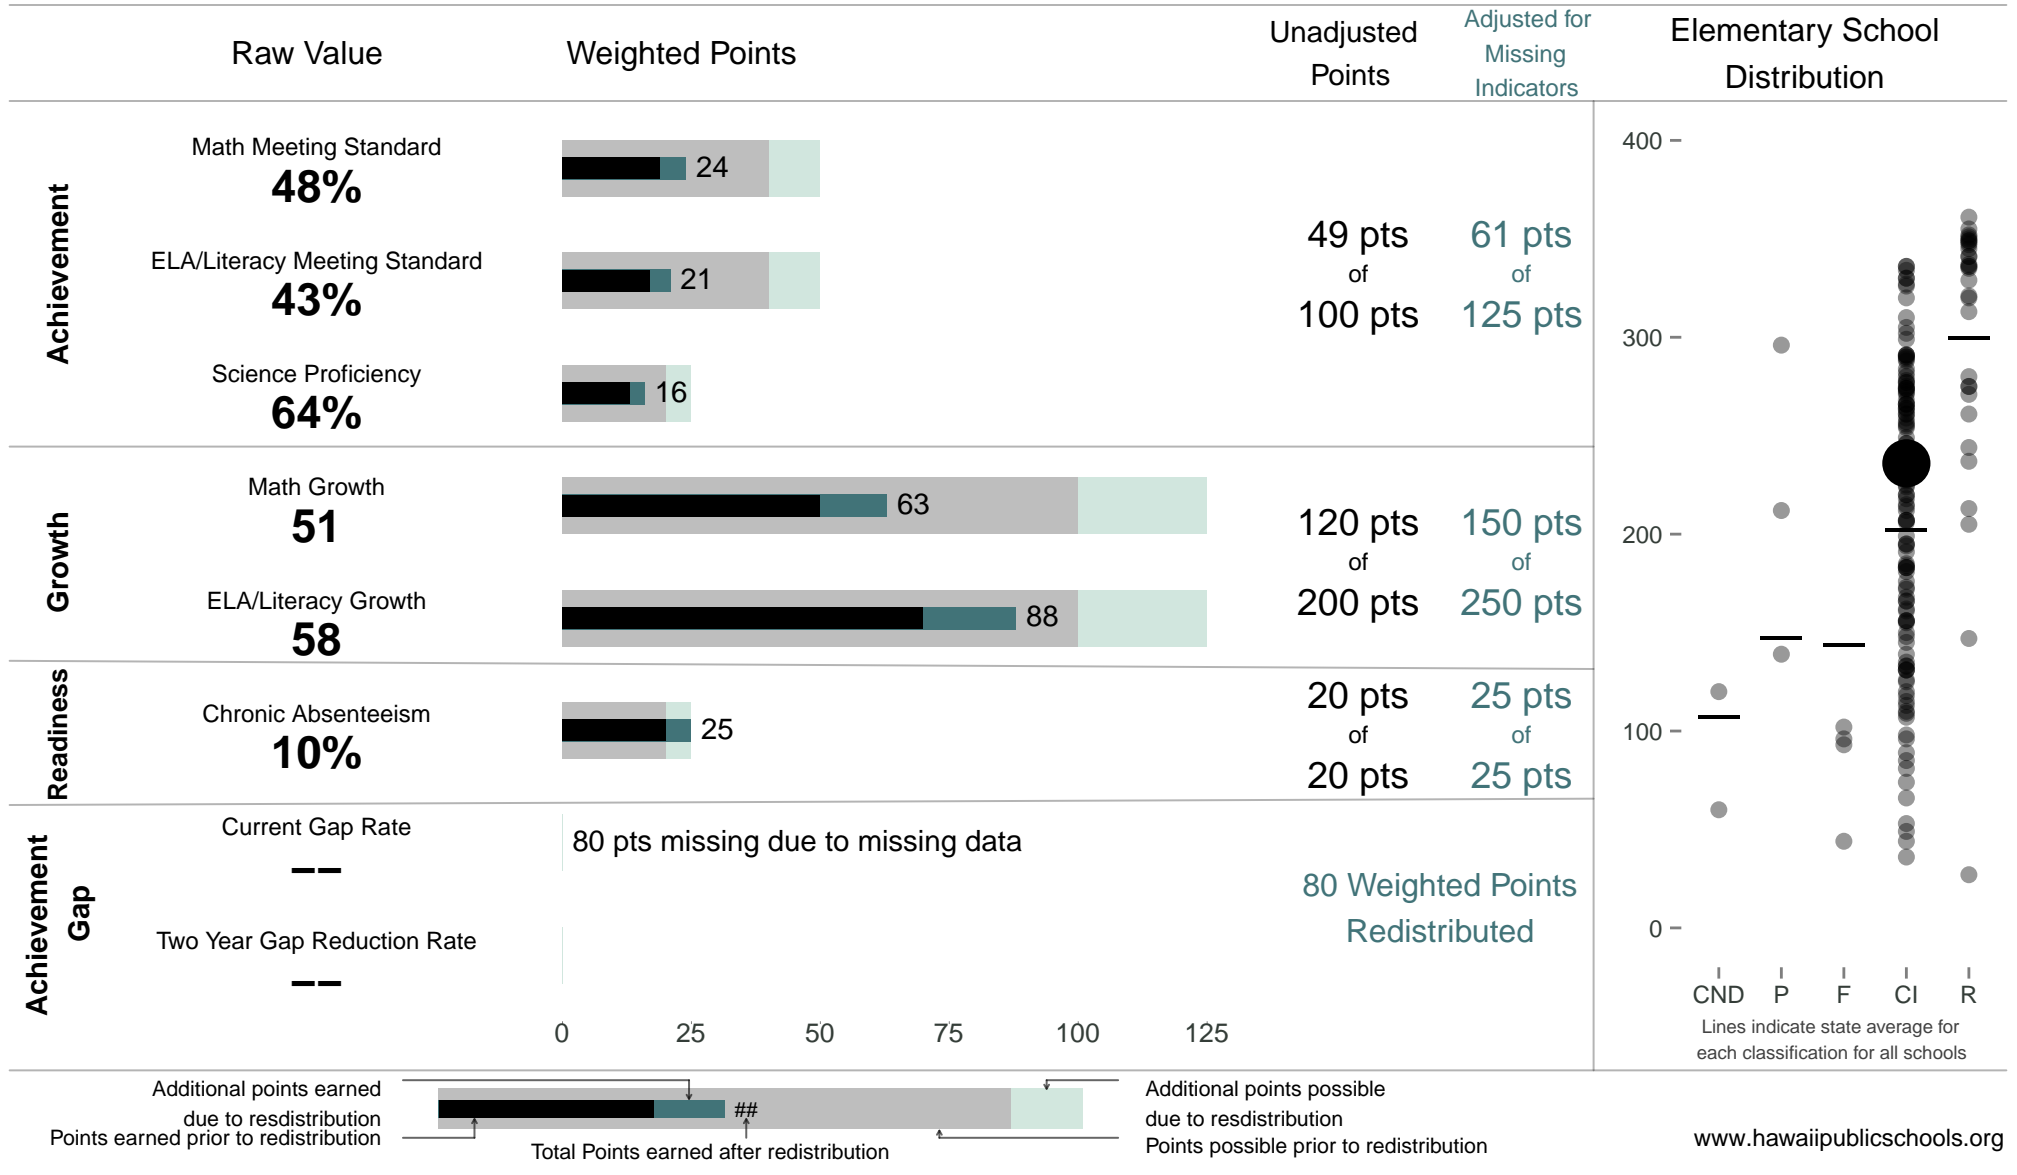

# Kaala Elementary

**236 points** of 400 points

School Year 2014–2015: Continuous Improvement

Trigger: None

School Year 2013–2014: Continuous Improvement

NOTE: Final display numbers are rounded, which may cause subtotals to appear to sum incorrectly. The total points value on the upper right is accurate.