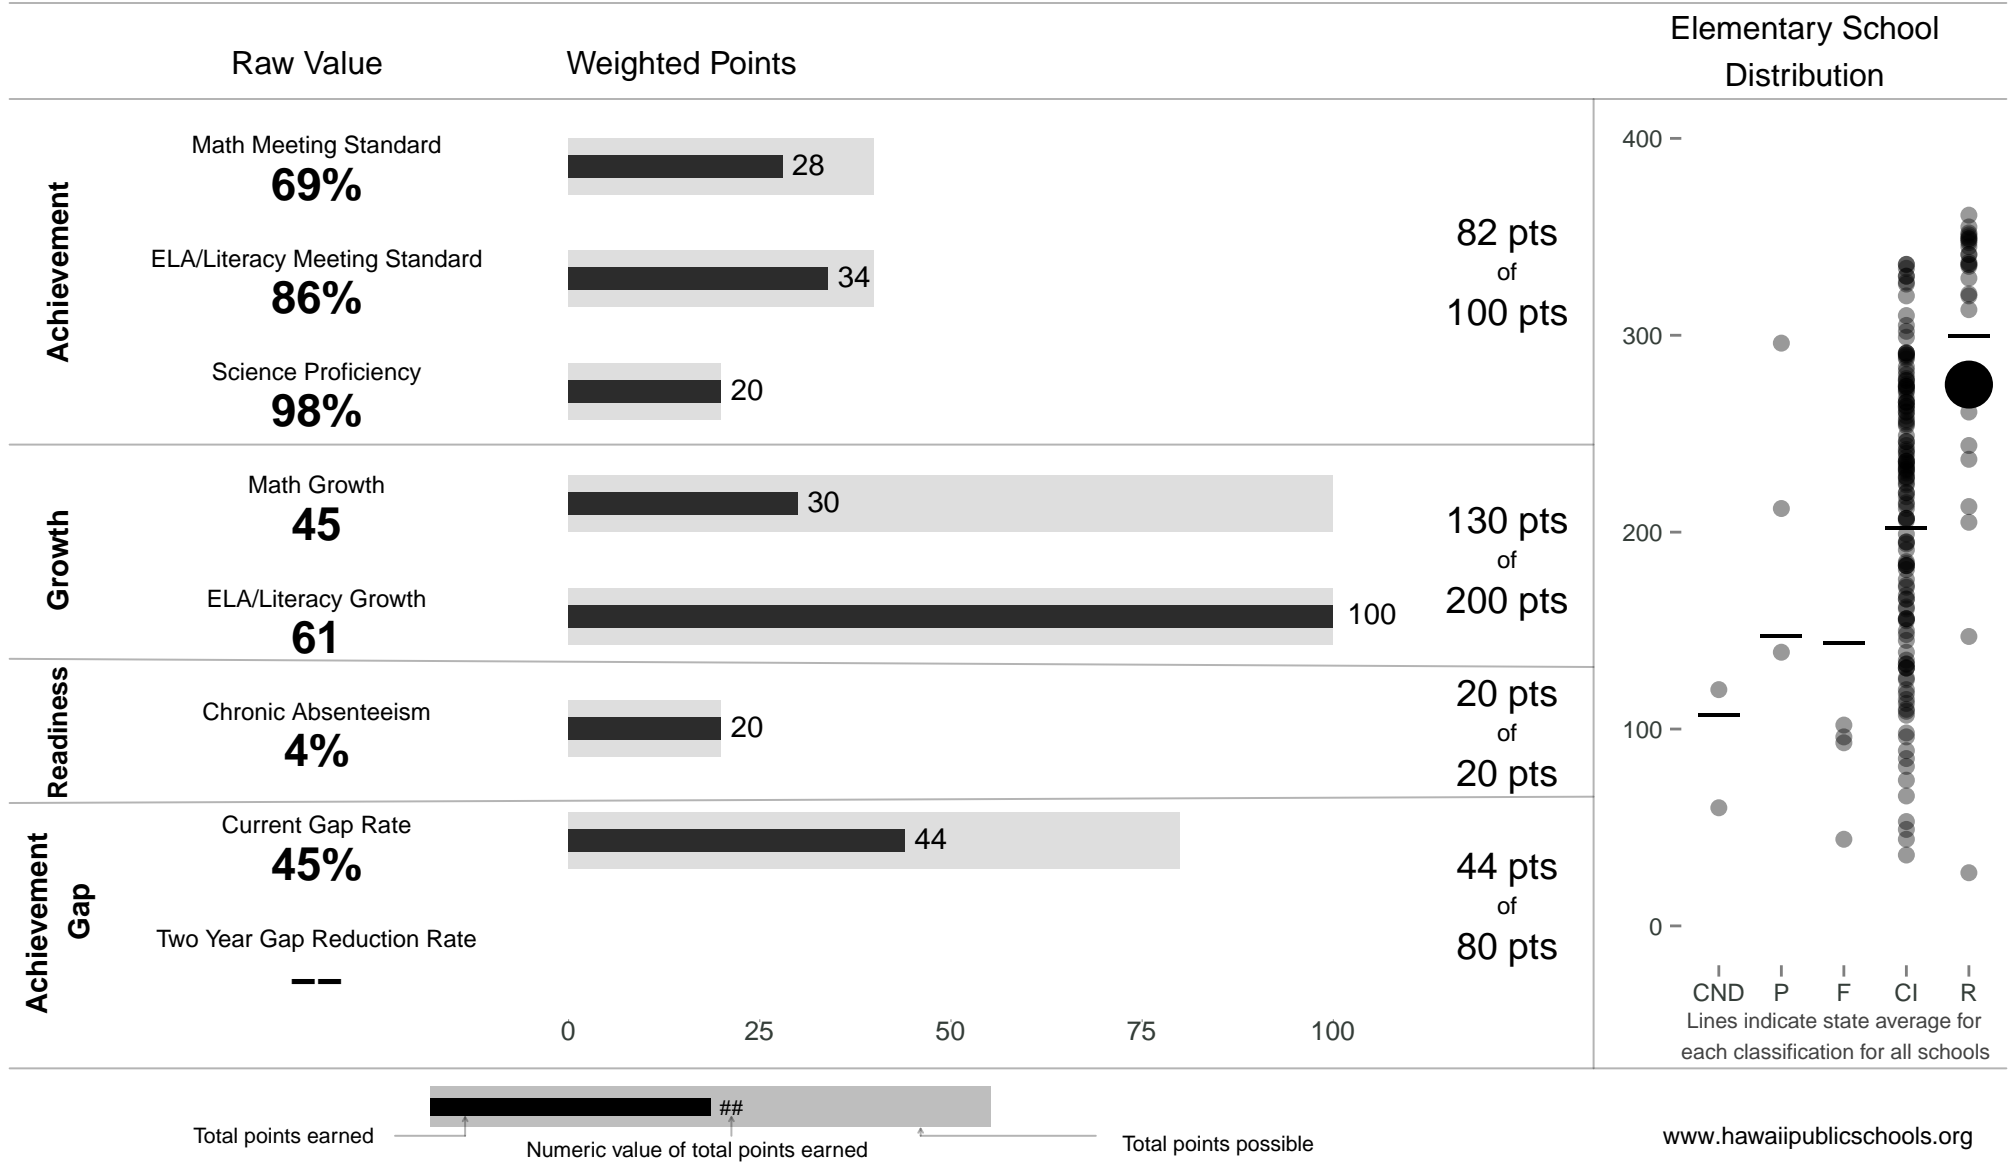

Kaelepulu Elementary

School Year 2014–2015: Recognition

School Year 2013–2014: Recognition

275 points of 400 points

Trigger: Carry Over

www.hawaiipublicschools.org

NOTE: Final display numbers are rounded, which may cause subtotals to appear to sum incorrectly. The total points value on the upper right is accurate.

Run Date: Tuesday, September 22, 2015