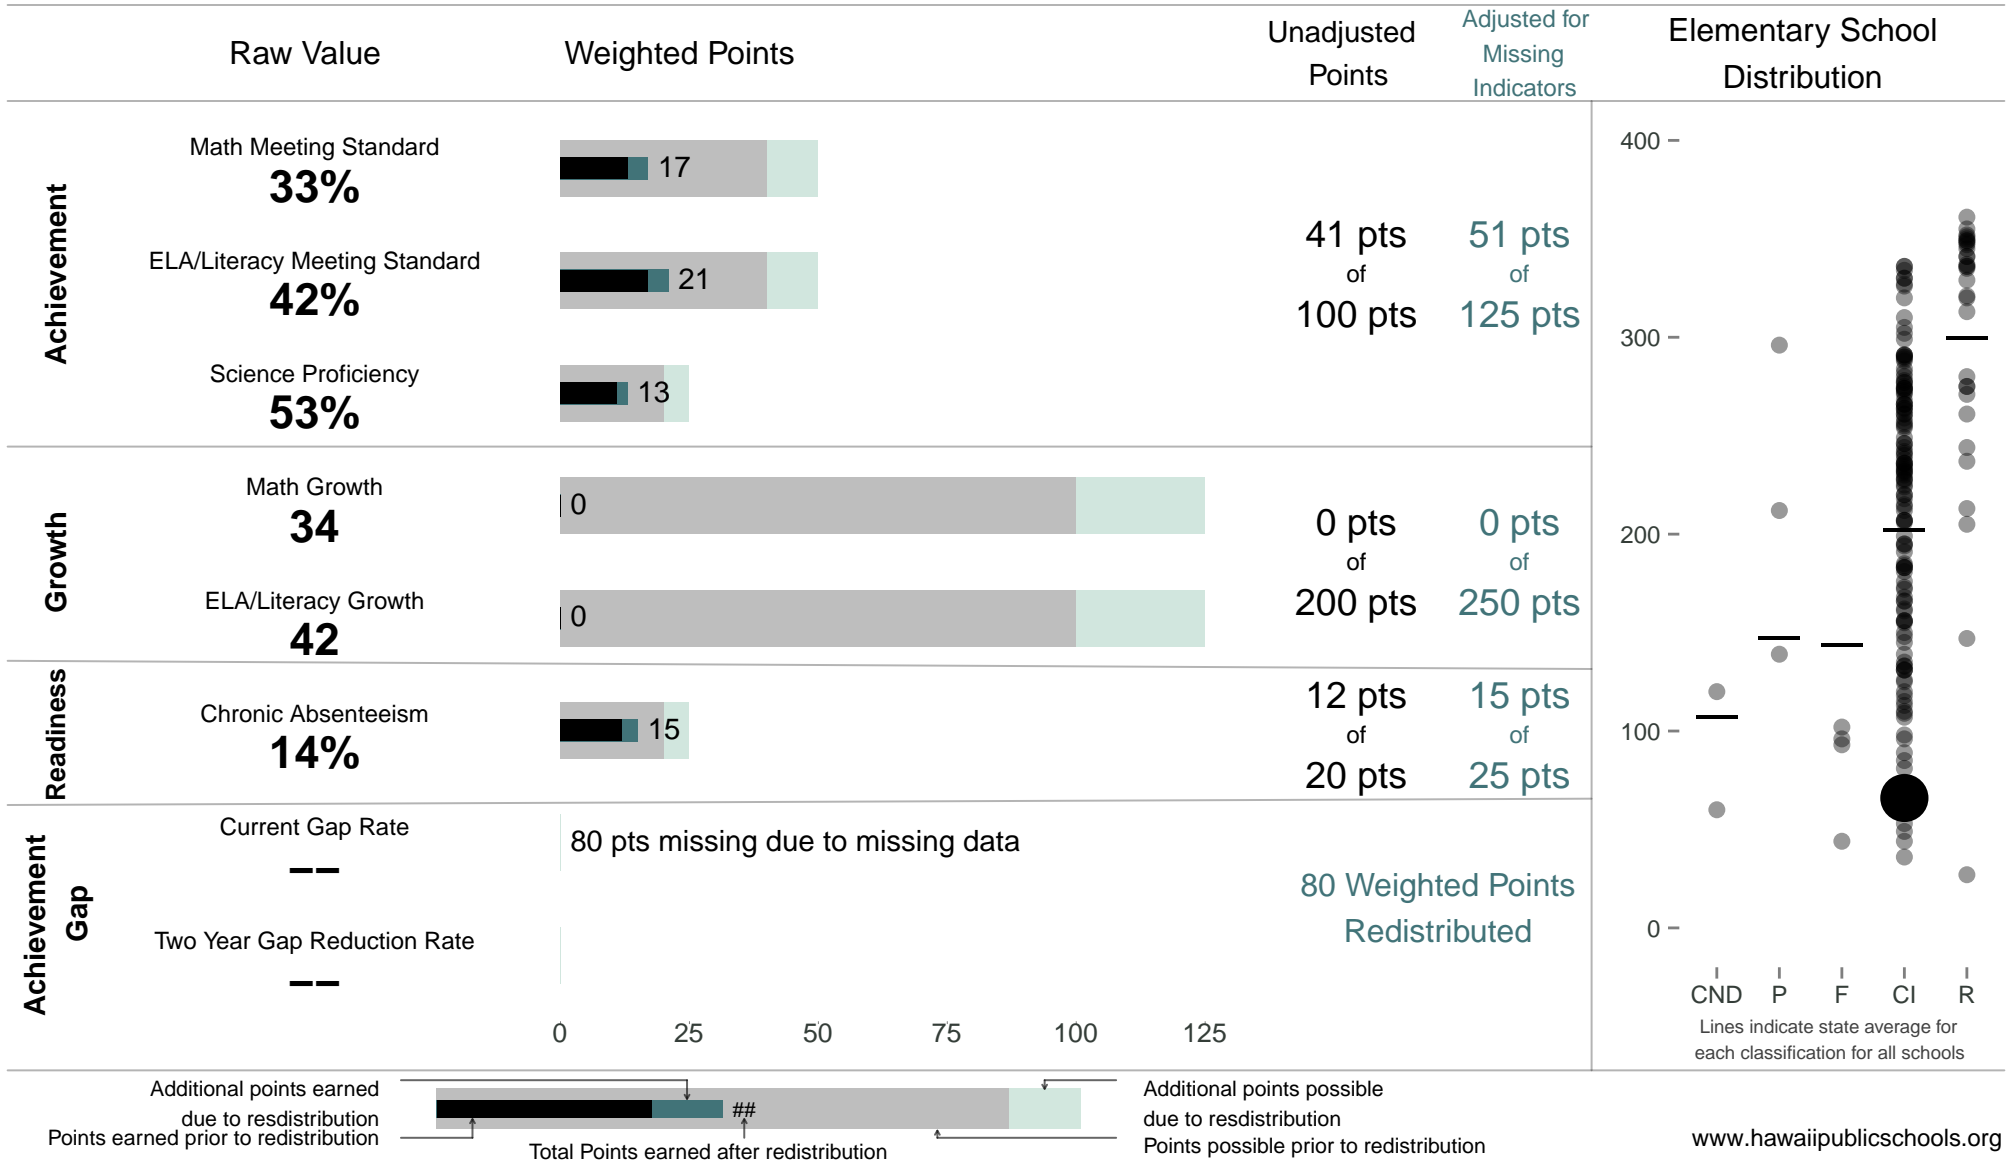

Kahaluu Elementary

66 points of 400 points

School Year 2014–2015: Continuous Improvement

Trigger: None

School Year 2013–2014: Continuous Improvement

NOTE: Final display numbers are rounded, which may cause subtotals to appear to sum incorrectly. The total points value on the upper right is accurate.