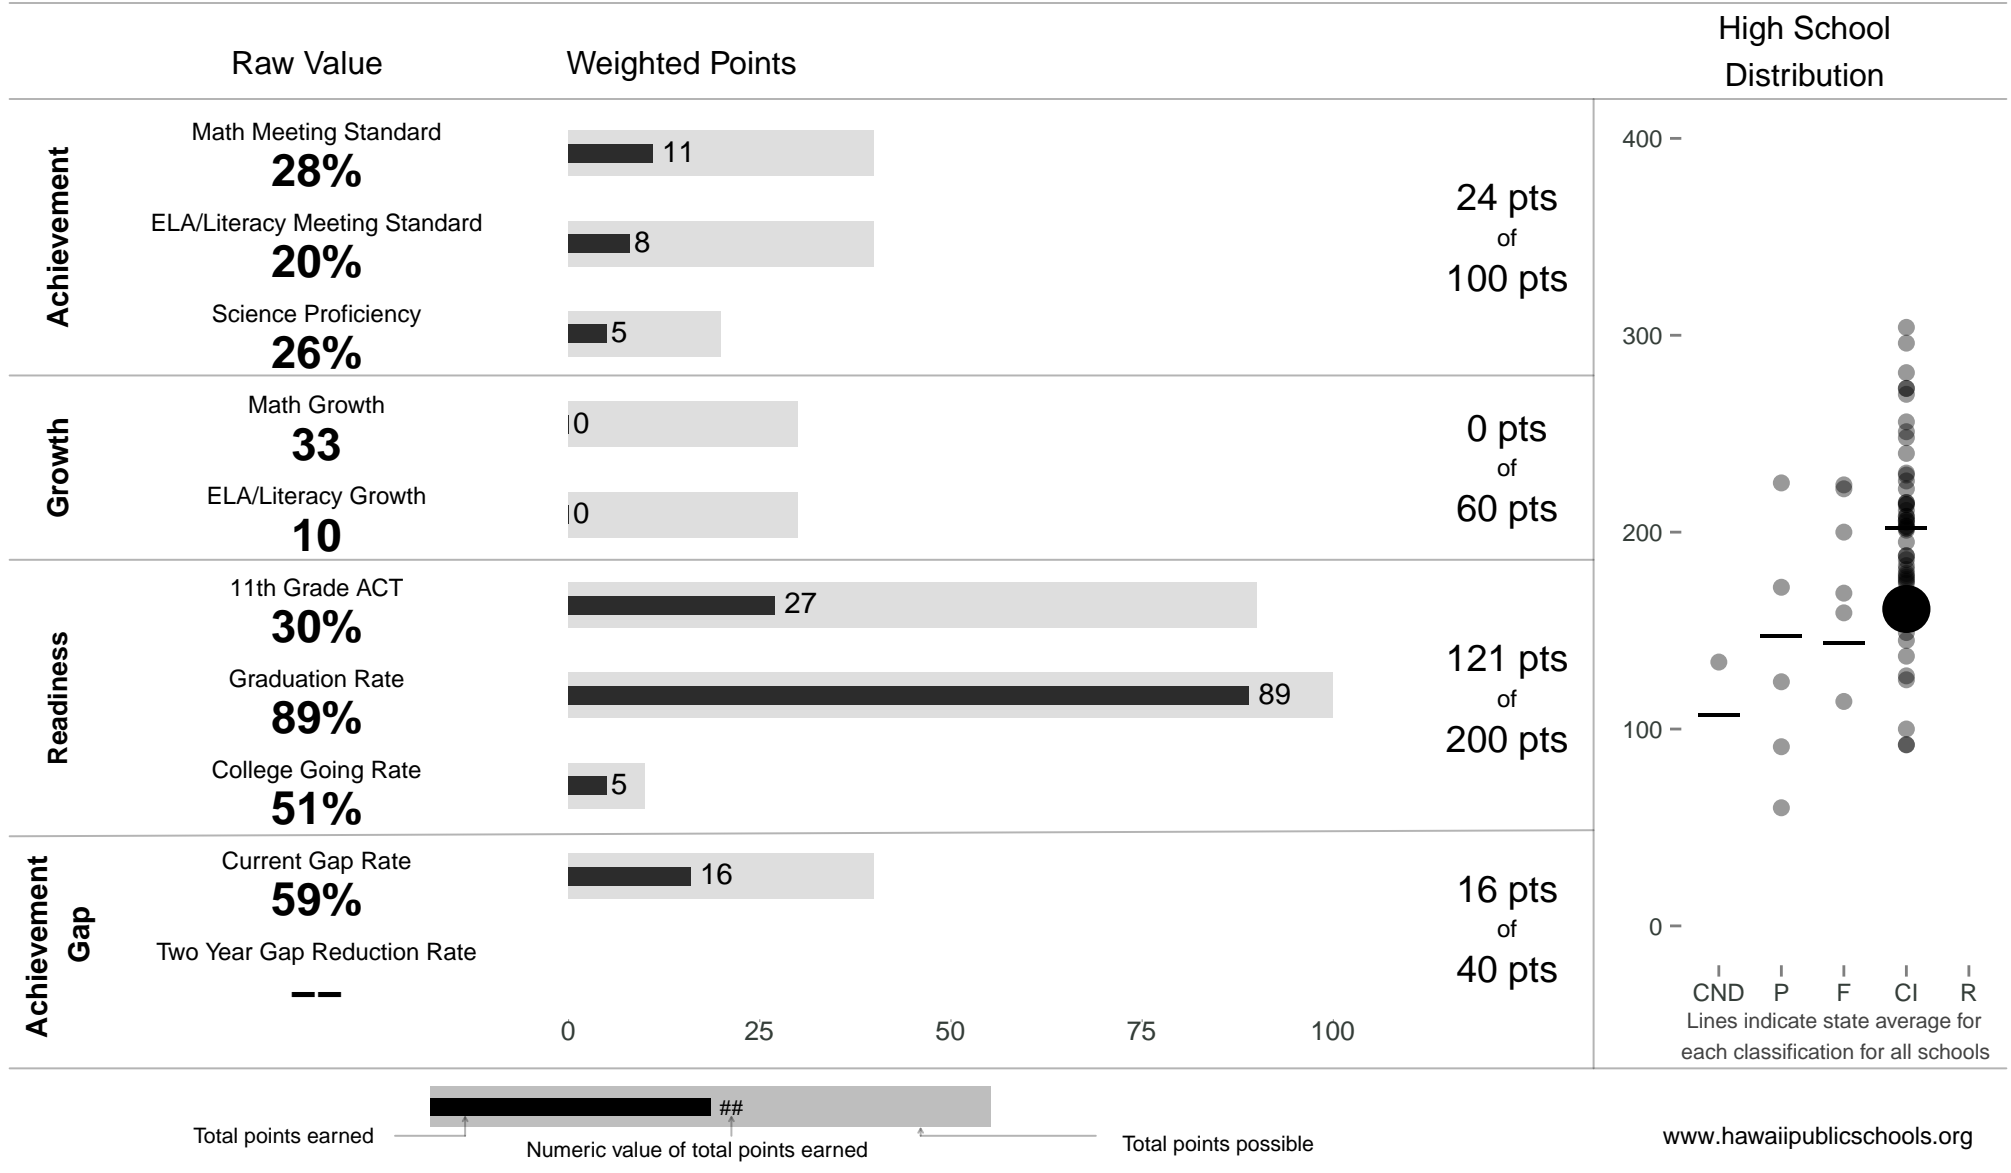

Kahuku High & Intermediate

161 points of 400 points

School Year 2014–2015: Continuous Improvement

Trigger: None

School Year 2013–2014: Continuous Improvement

www.hawaiipublicschools.org

NOTE: Final display numbers are rounded, which may cause subtotals to appear to sum incorrectly. The total points value on the upper right is accurate.

Run Date: Tuesday, September 22, 2015