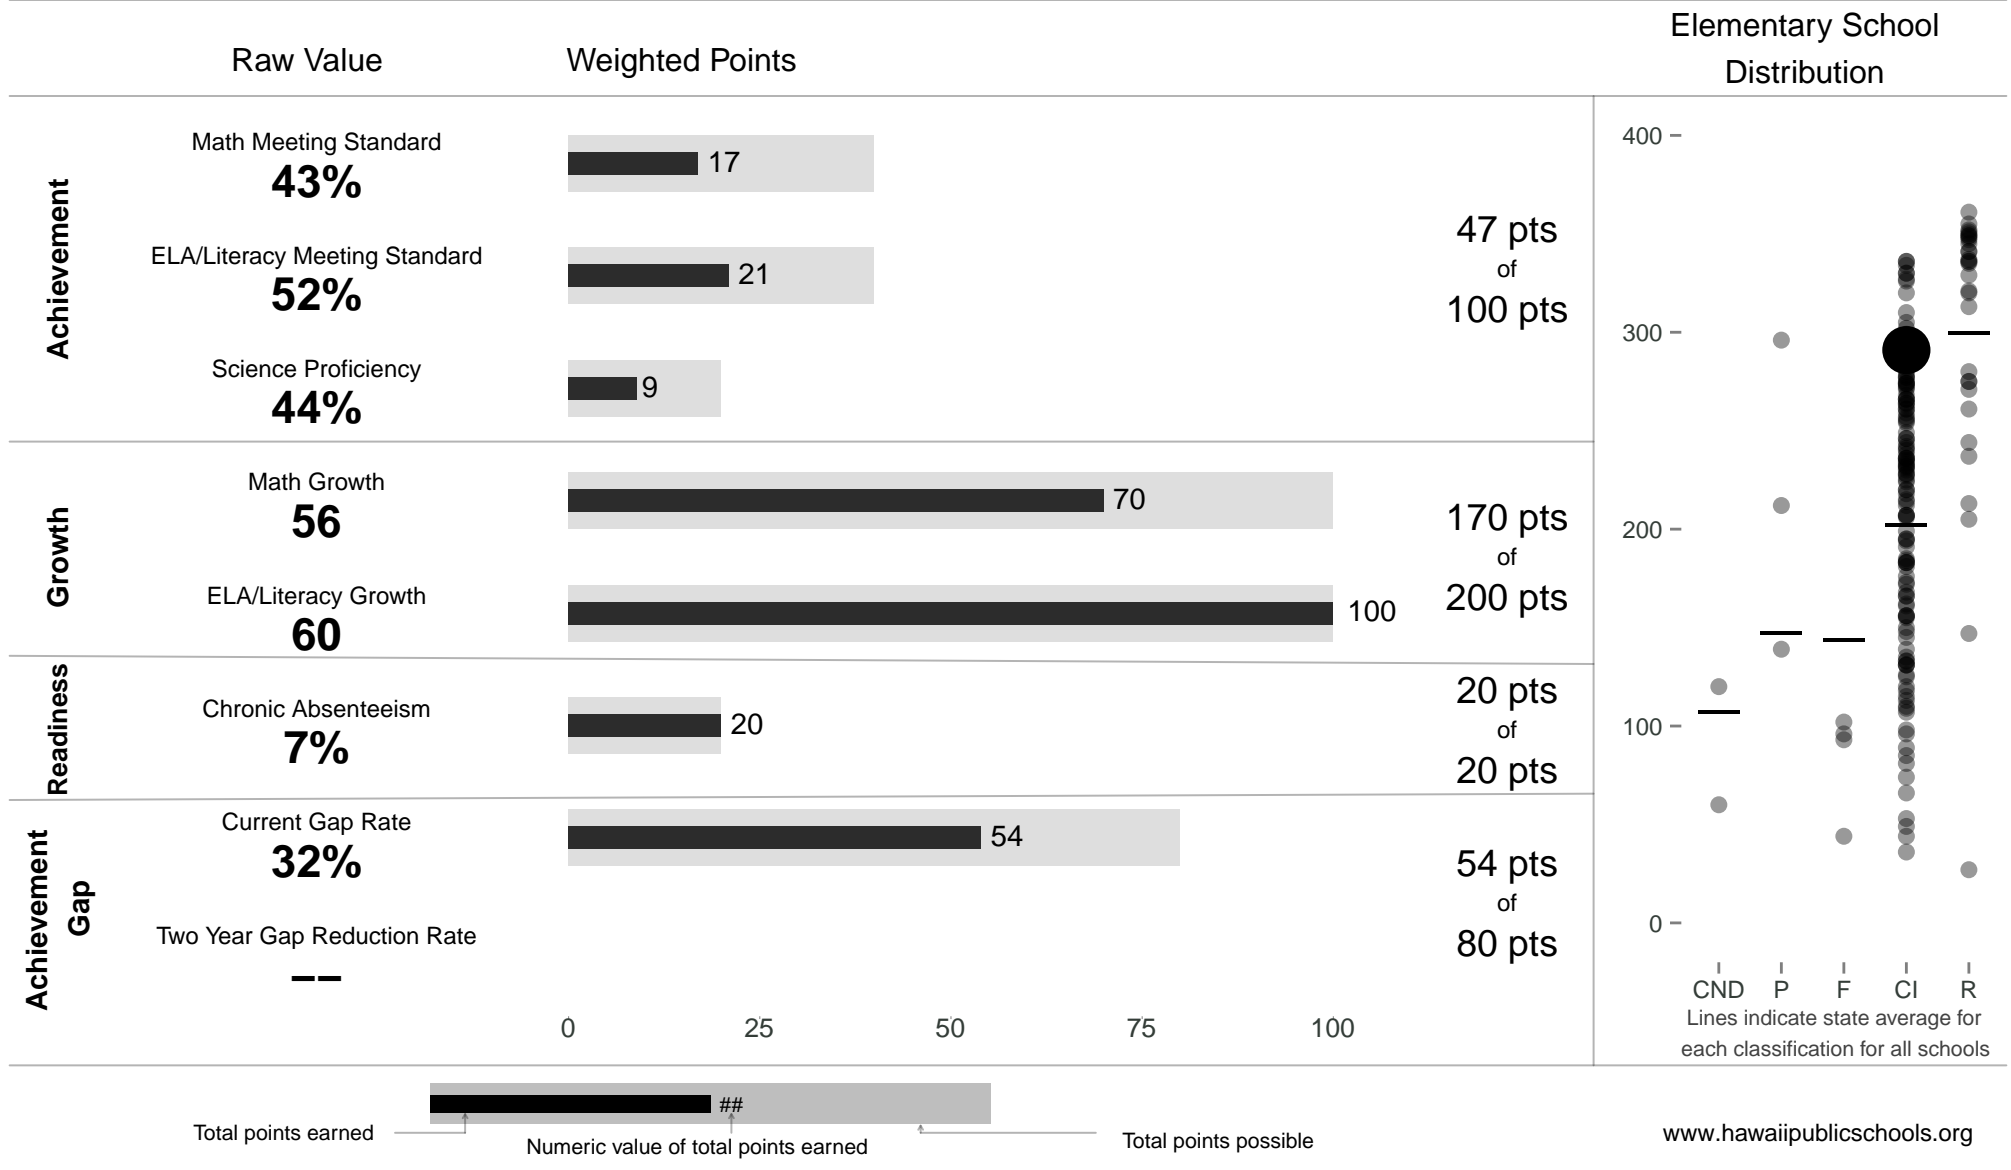

Kahului Elementary

291 points of 400 points

School Year 2014–2015: Continuous Improvement

Trigger: None

School Year 2013–2014: Continuous Improvement

NOTE: Final display numbers are rounded, which may cause subtotals to appear to sum incorrectly. The total points value on the upper right is accurate.