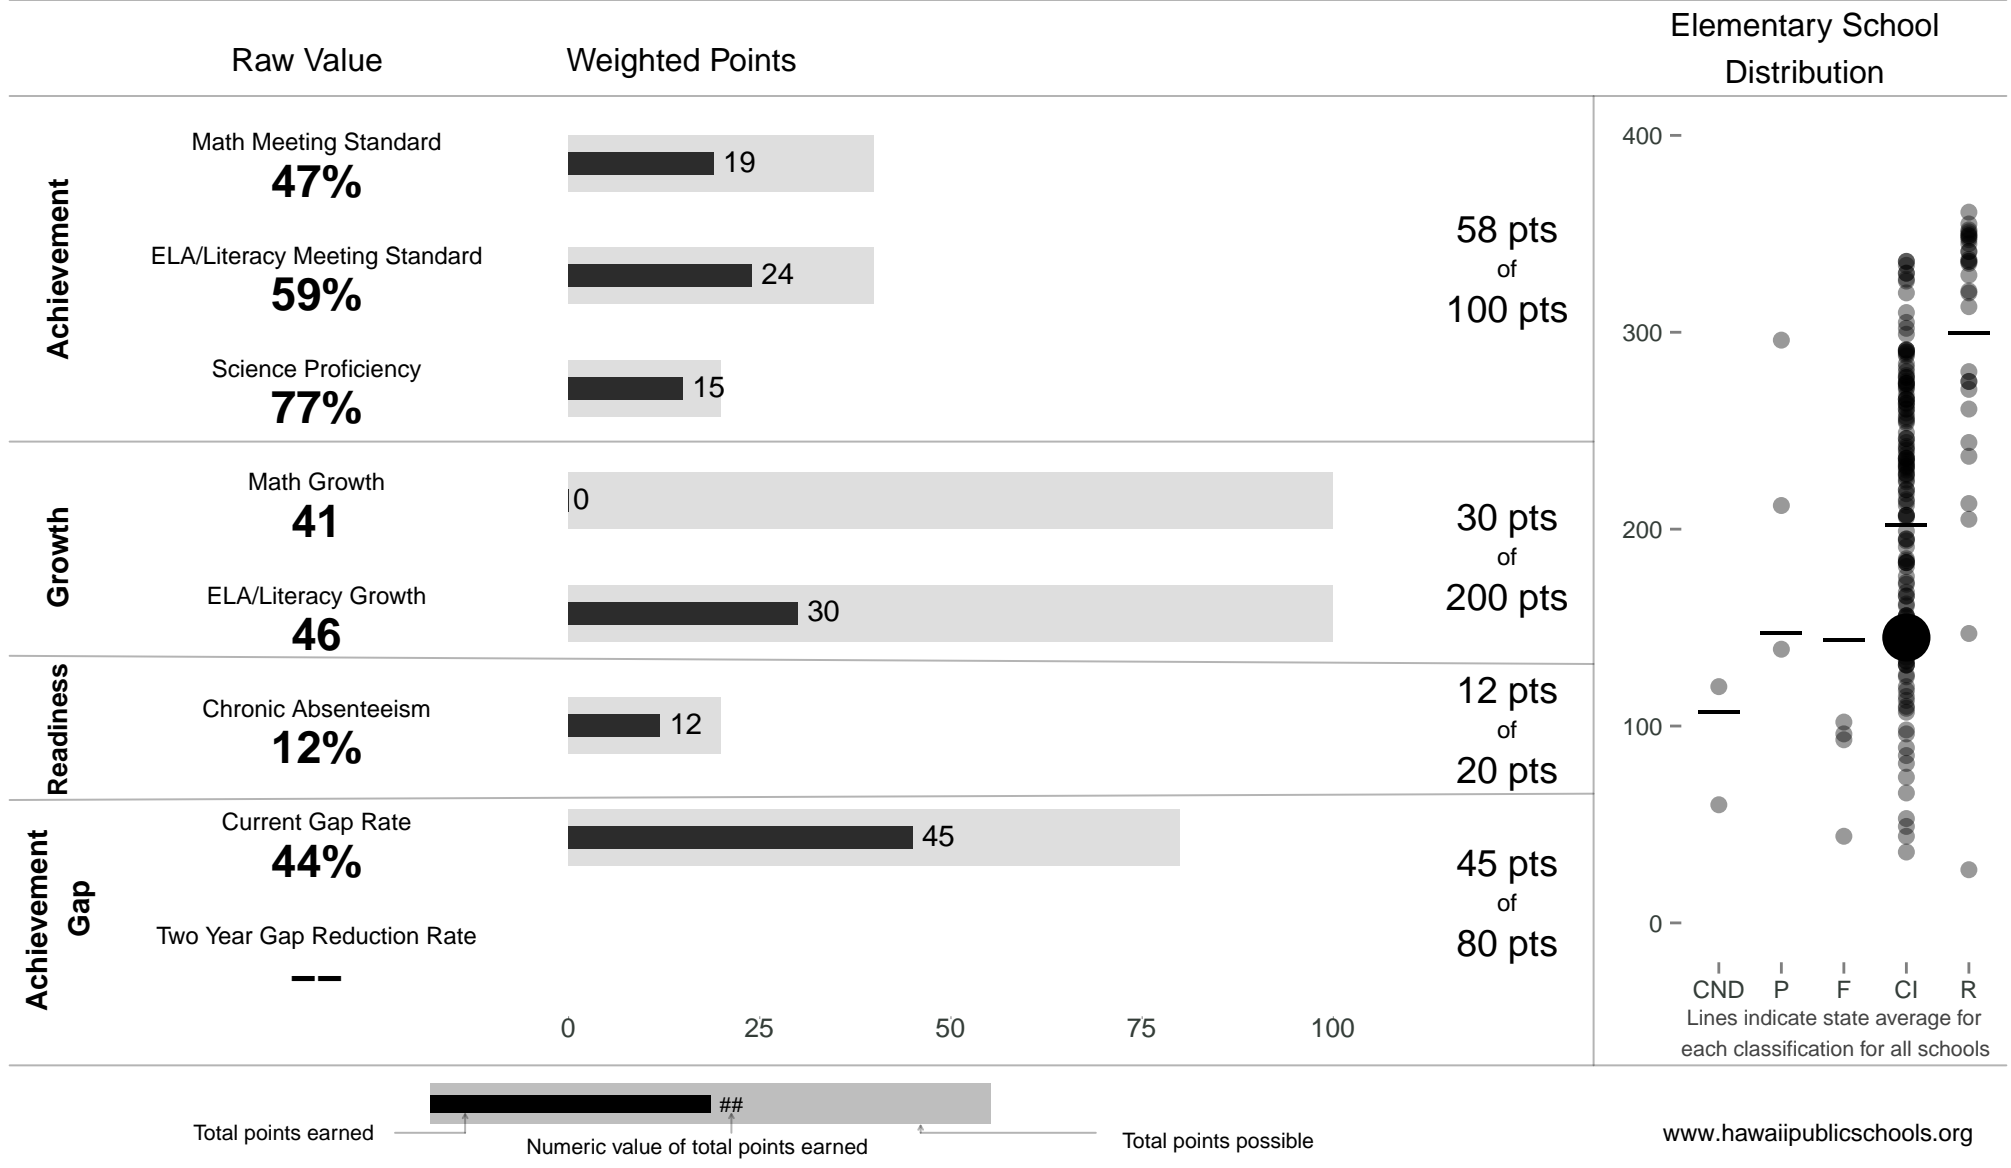

Kailua Elementary

145 points of 400 points

School Year 2014–2015: Continuous Improvement

Trigger: None

School Year 2013–2014: Continuous Improvement

www.hawaiipublicschools.org

NOTE: Final display numbers are rounded, which may cause subtotals to appear to sum incorrectly. The total points value on the upper right is accurate.

Run Date: Tuesday, September 22, 2015