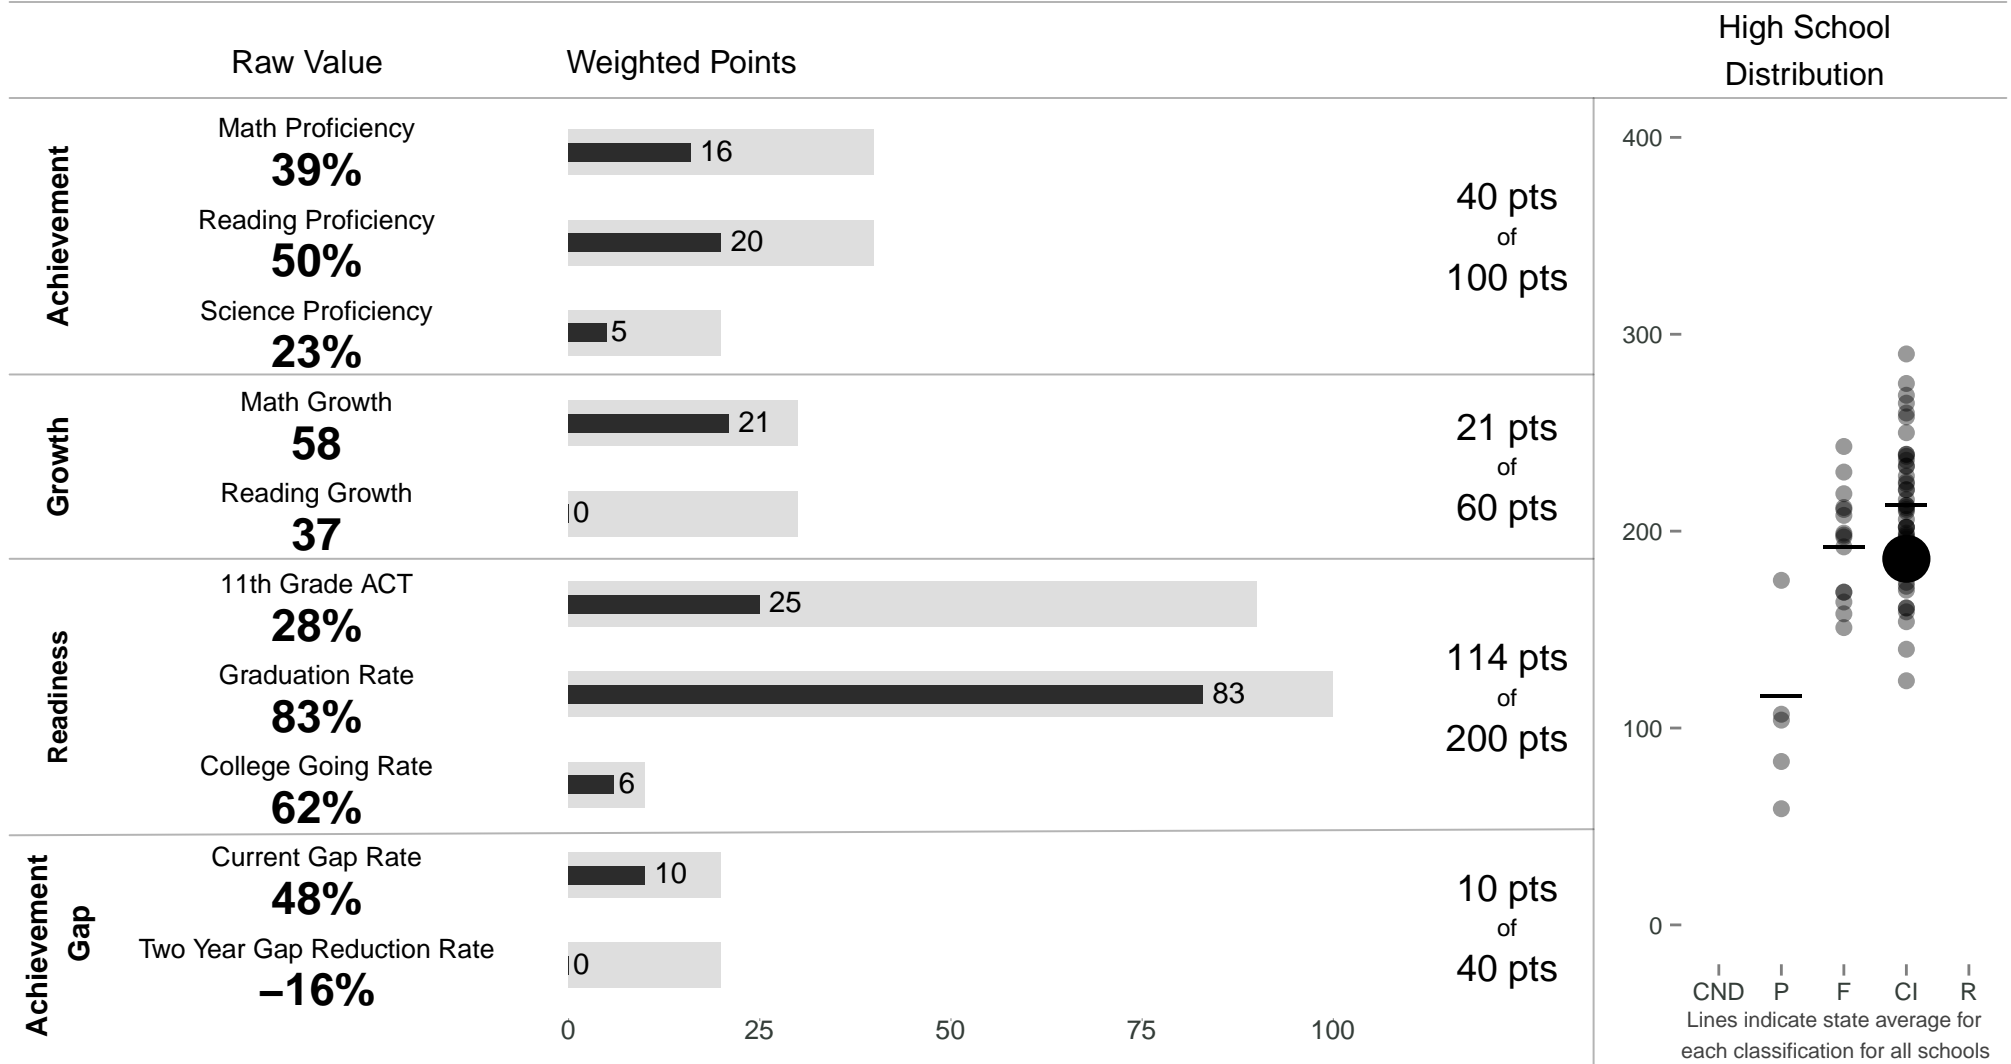

# Kailua High

**186 points** of 400 points

School Year 2013–2014: Continuous Improvement

Trigger: None

School Year 2012–2013: Continuous Improvement

www.hawaiipublicschools.org

NOTE: Final display numbers are rounded, which may cause subtotals to appear to sum incorrectly. The total points value on the upper right is accurate.

Run Date: Thursday, September 11, 2014 – Final Run