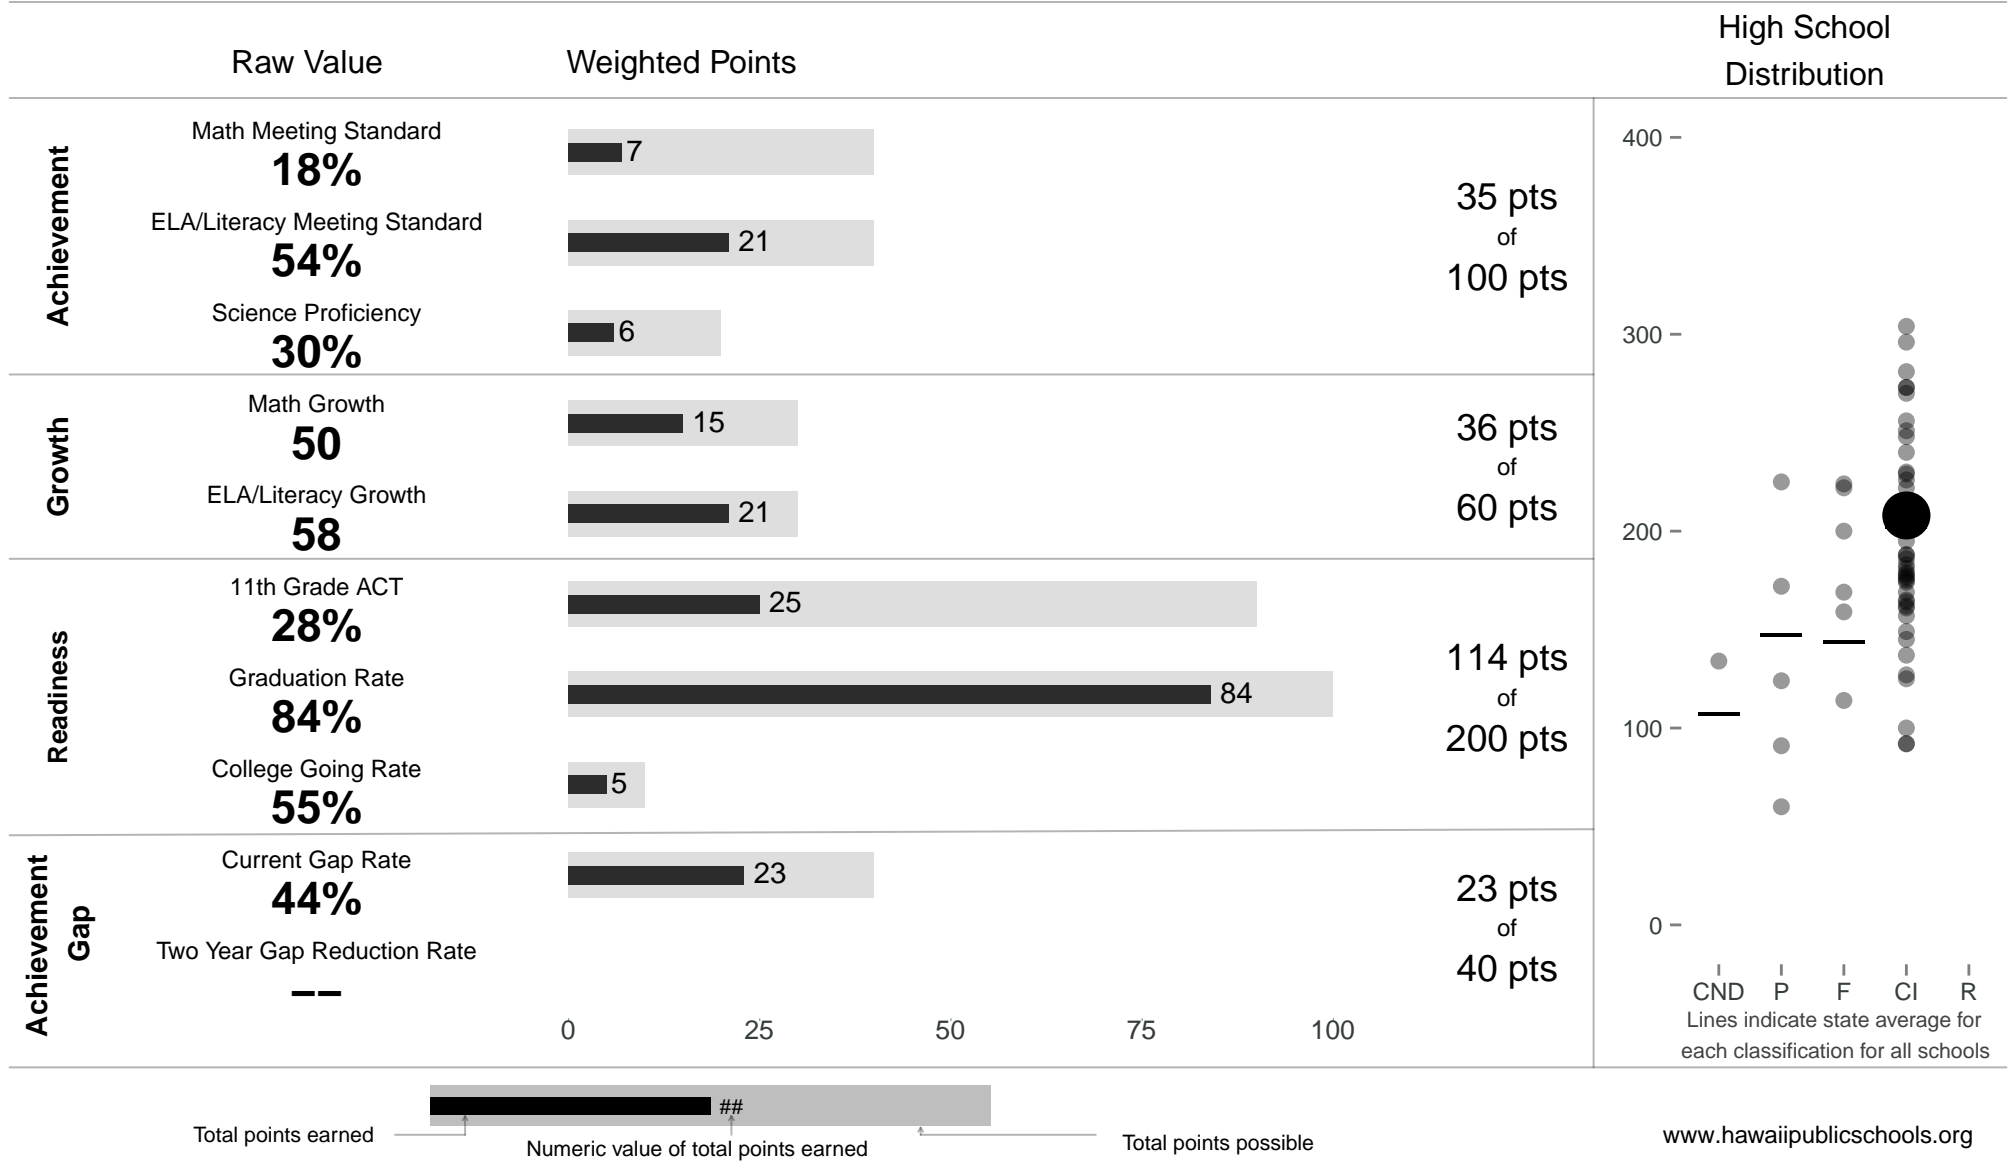

Kailua High

208 points of 400 points

School Year 2014–2015: Continuous Improvement

Trigger: None

School Year 2013–2014: Continuous Improvement

CND P F CI R
Lines indicate state average for each classification for all schools

www.hawaiipublicschools.org

NOTE: Final display numbers are rounded, which may cause subtotals to appear to sum incorrectly. The total points value on the upper right is accurate.

Run Date: Tuesday, September 22, 2015