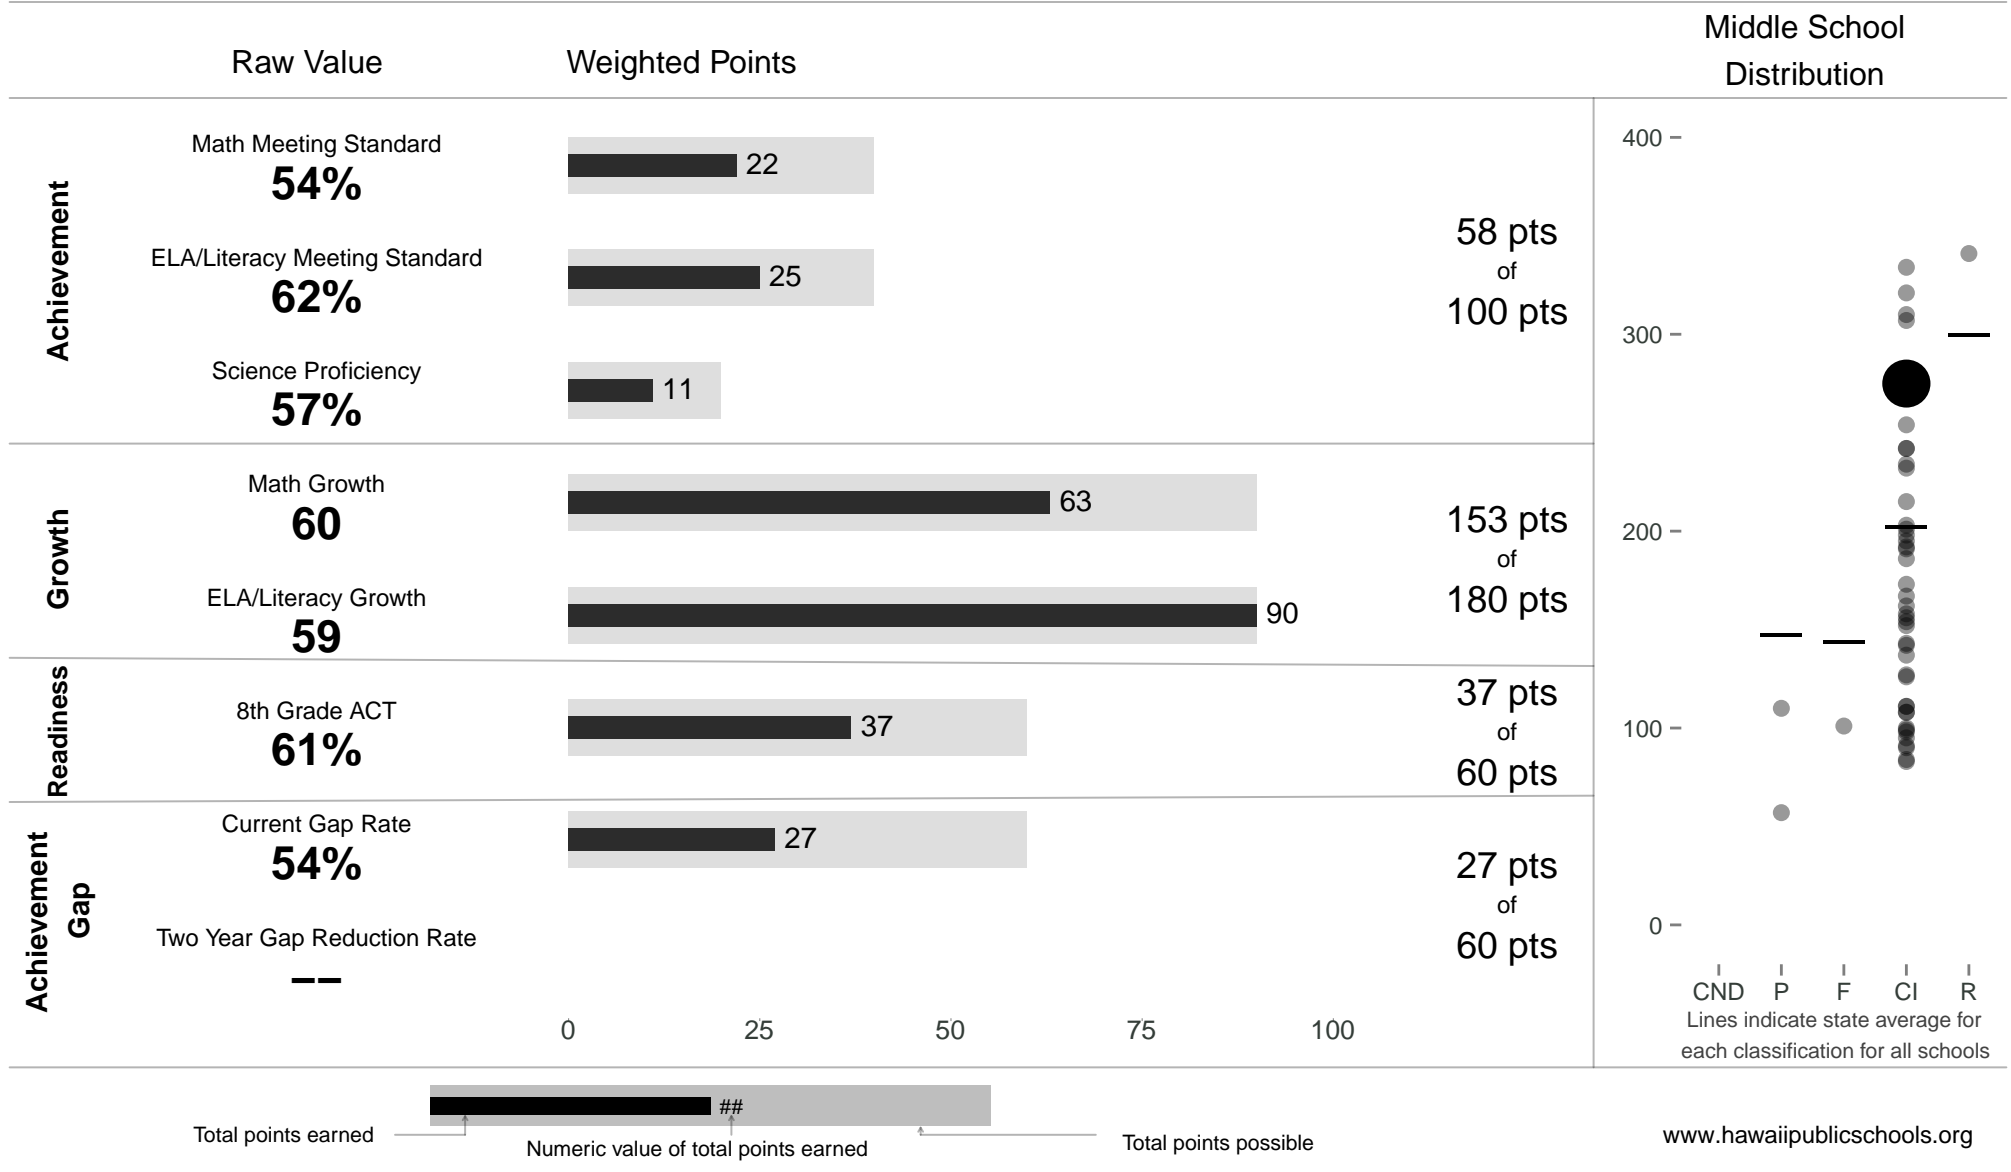

Kailua Intermediate

275 points of 400 points

School Year 2014–2015: Continuous Improvement

Trigger: None

School Year 2013–2014: Continuous Improvement

www.hawaiipublicschools.org

NOTE: Final display numbers are rounded, which may cause subtotals to appear to sum incorrectly. The total points value on the upper right is accurate.

Run Date: Tuesday, September 22, 2015