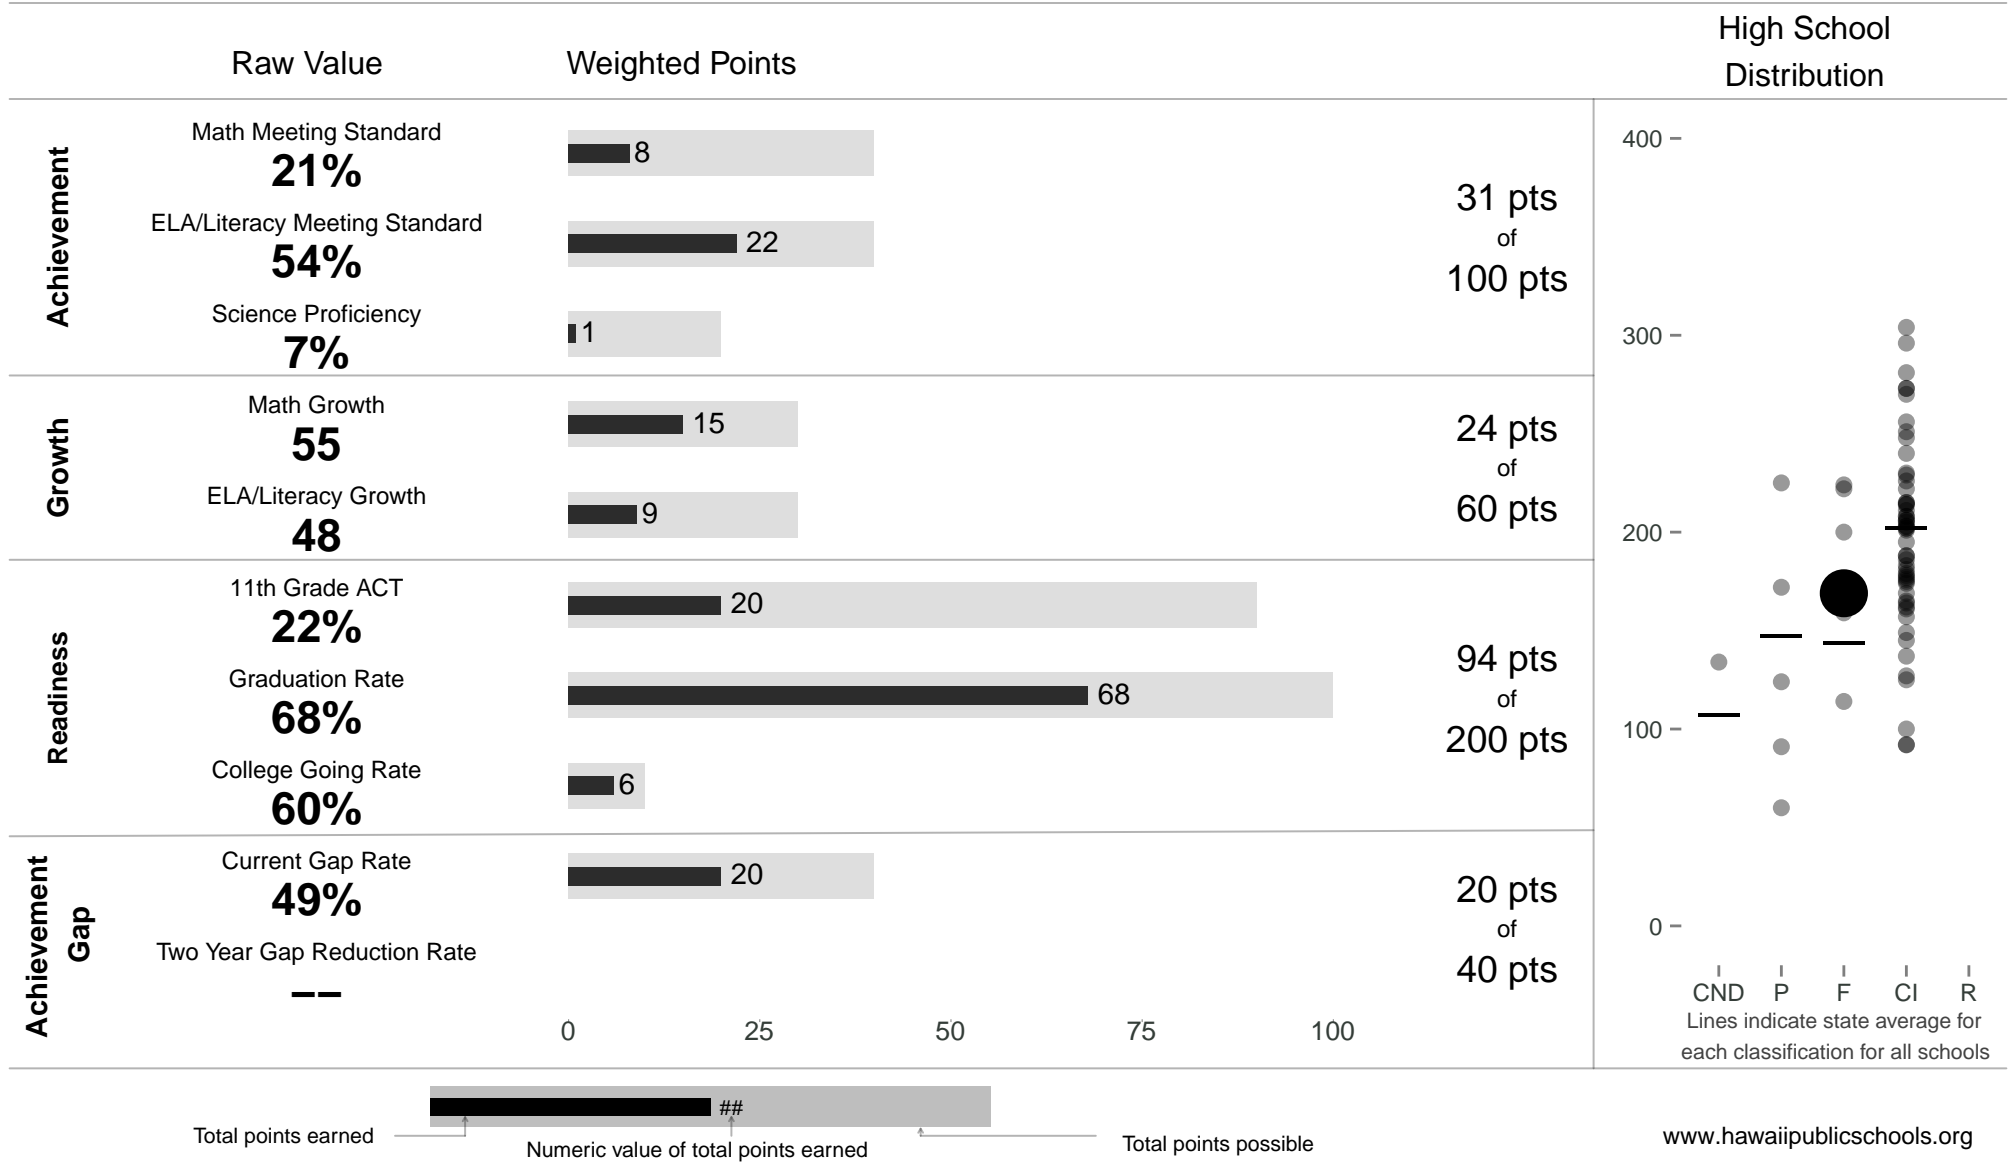

Kaimuki High

School Year 2014–2015: Focus

School Year 2013–2014: Focus

169 points of 400 points

Trigger: Carry Over

www.hawaiipublicschools.org

NOTE: Final display numbers are rounded, which may cause subtotals to appear to sum incorrectly. The total points value on the upper right is accurate.

Run Date: Tuesday, September 22, 2015