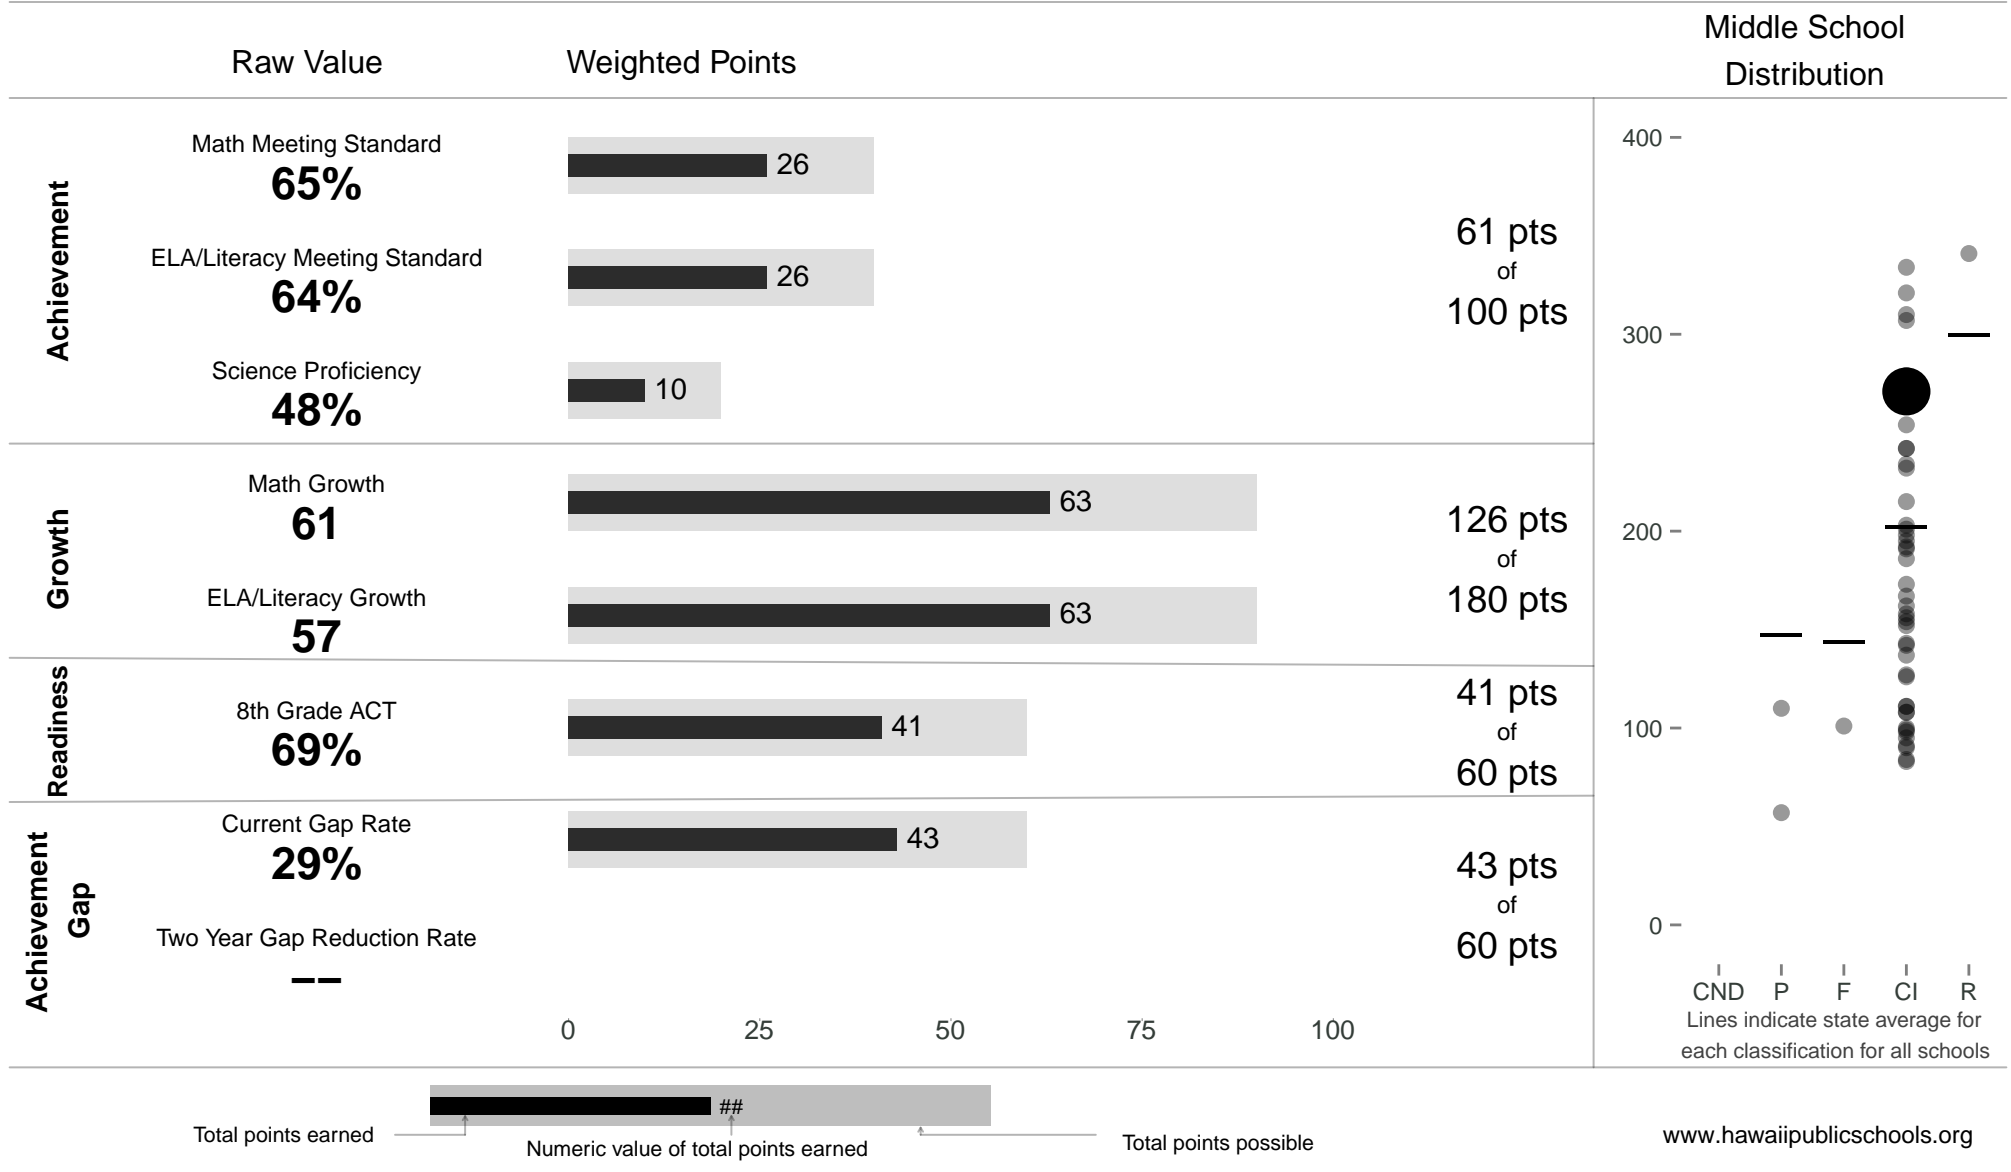

# Kaimuki Middle

**271 points** of 400 points

School Year 2014–2015: Continuous Improvement

Trigger: None

School Year 2013–2014: Continuous Improvement

www.hawaiipublicschools.org

NOTE: Final display numbers are rounded, which may cause subtotals to appear to sum incorrectly. The total points value on the upper right is accurate.

Run Date: Tuesday, September 22, 2015