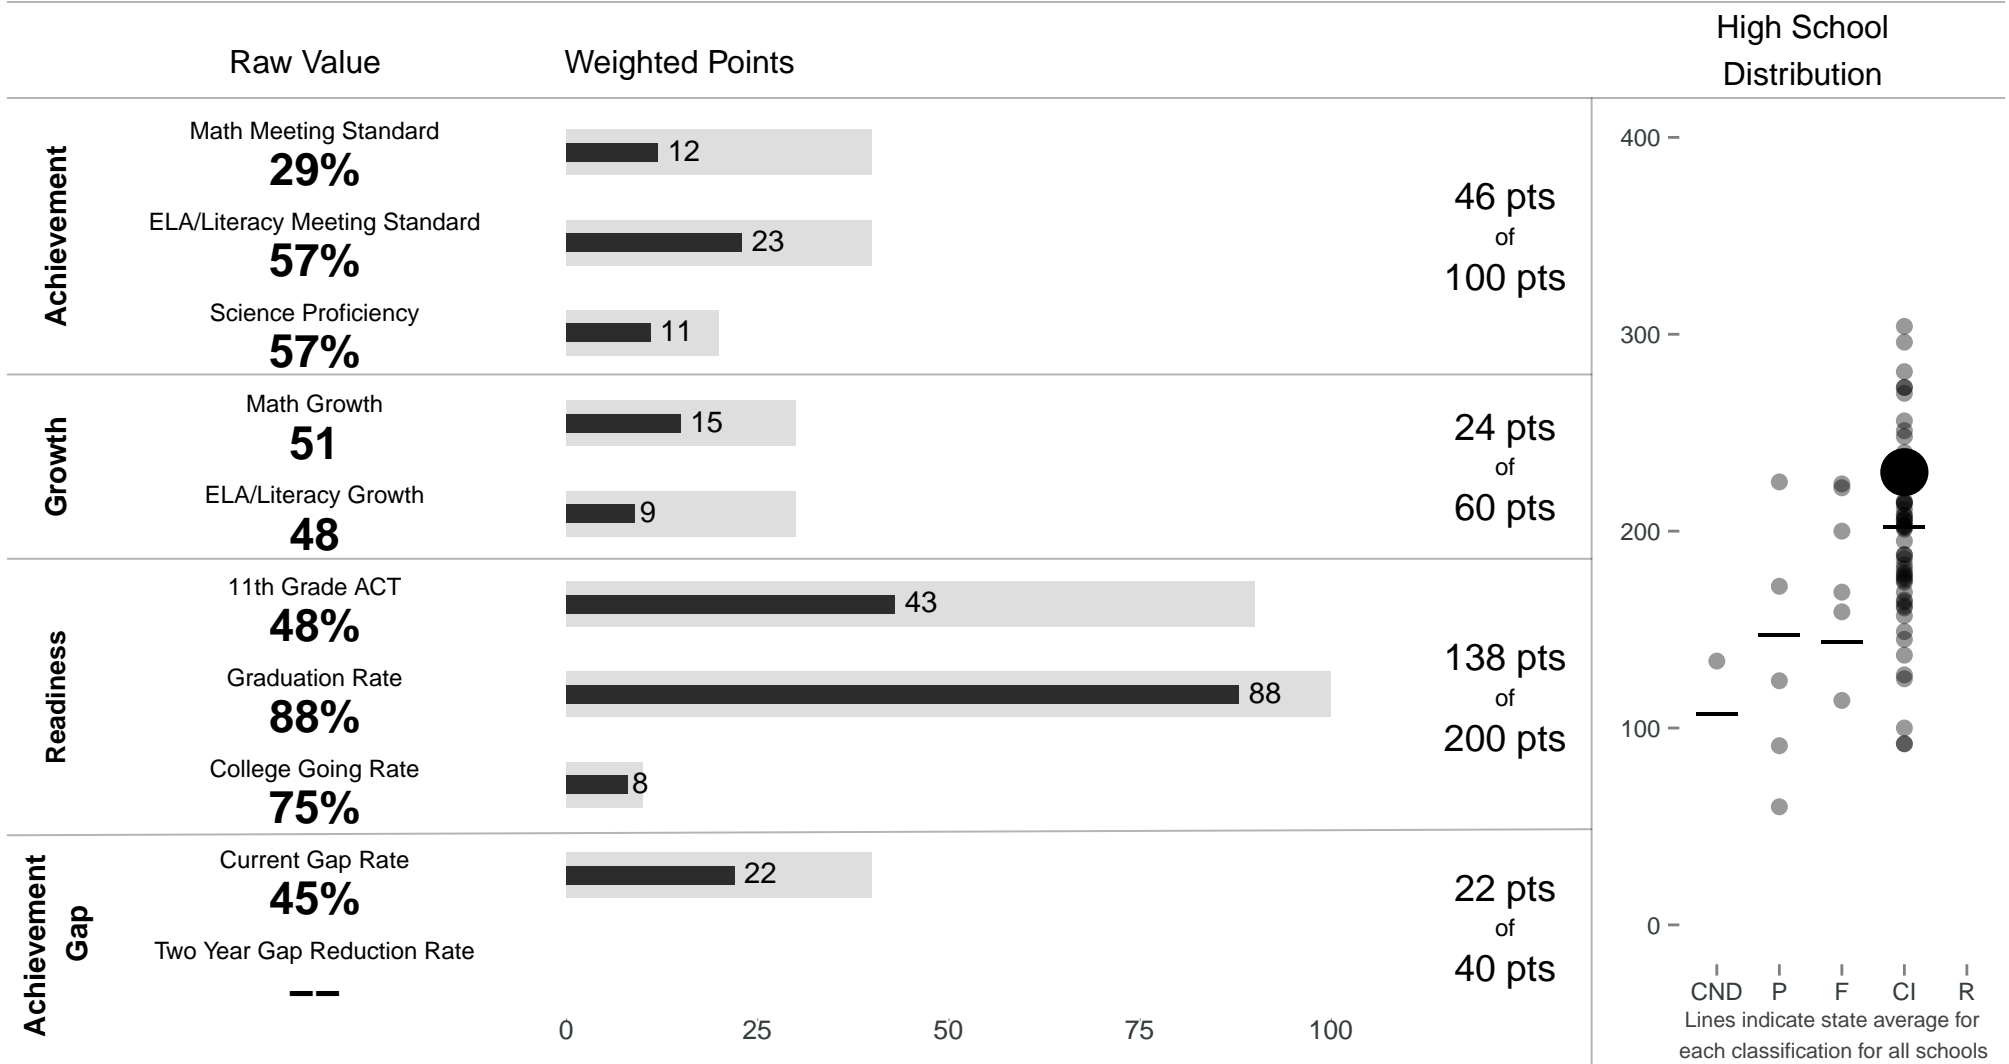

Kalaheo High

230 points of 400 points

School Year 2014–2015: Continuous Improvement

Trigger: None

School Year 2013–2014: Continuous Improvement

www.hawaiipublicschools.org

NOTE: Final display numbers are rounded, which may cause subtotals to appear to sum incorrectly. The total points value on the upper right is accurate.

Run Date: Tuesday, September 22, 2015