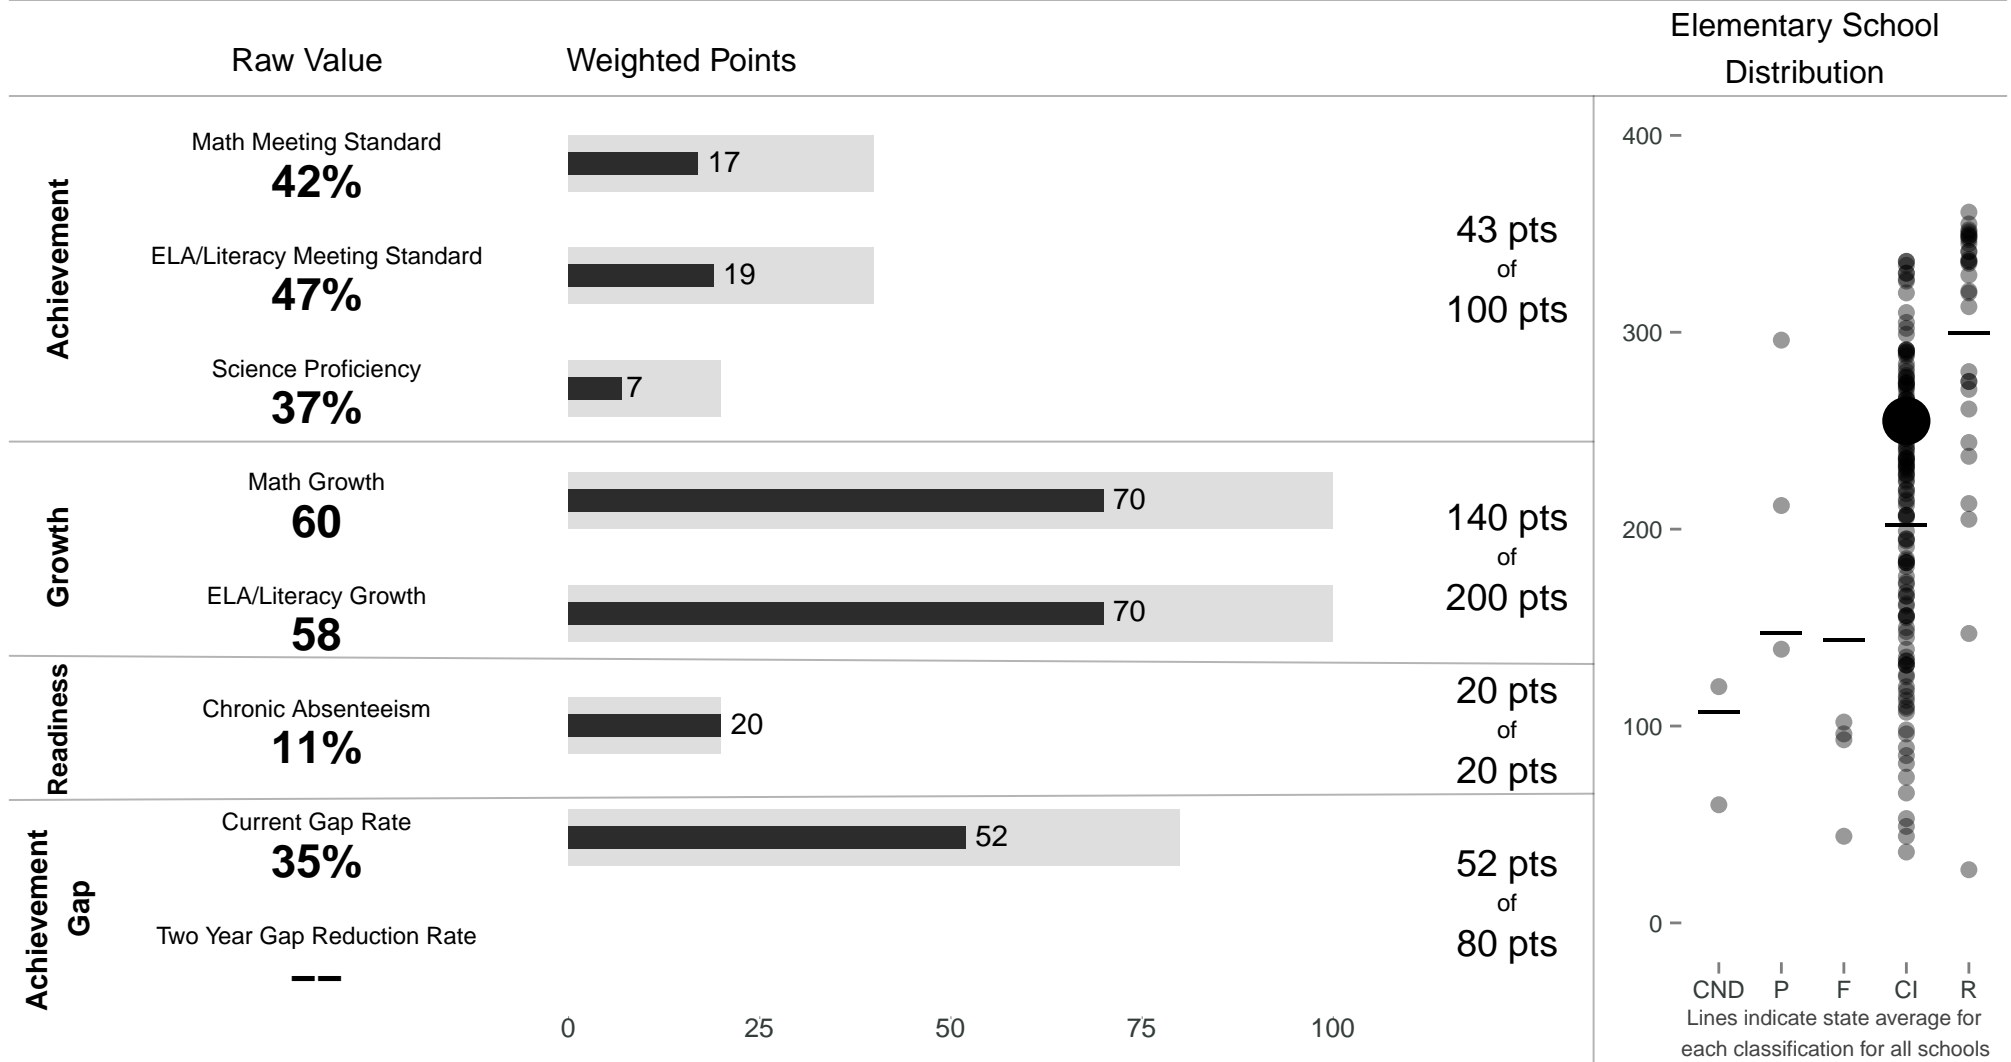

Kaleiopuu Elementary

255 points of 400 points

School Year 2014–2015: Continuous Improvement

Trigger: None

School Year 2013–2014: Continuous Improvement

www.hawaiipublicschools.org

NOTE: Final display numbers are rounded, which may cause subtotals to appear to sum incorrectly. The total points value on the upper right is accurate.

Run Date: Tuesday, September 22, 2015