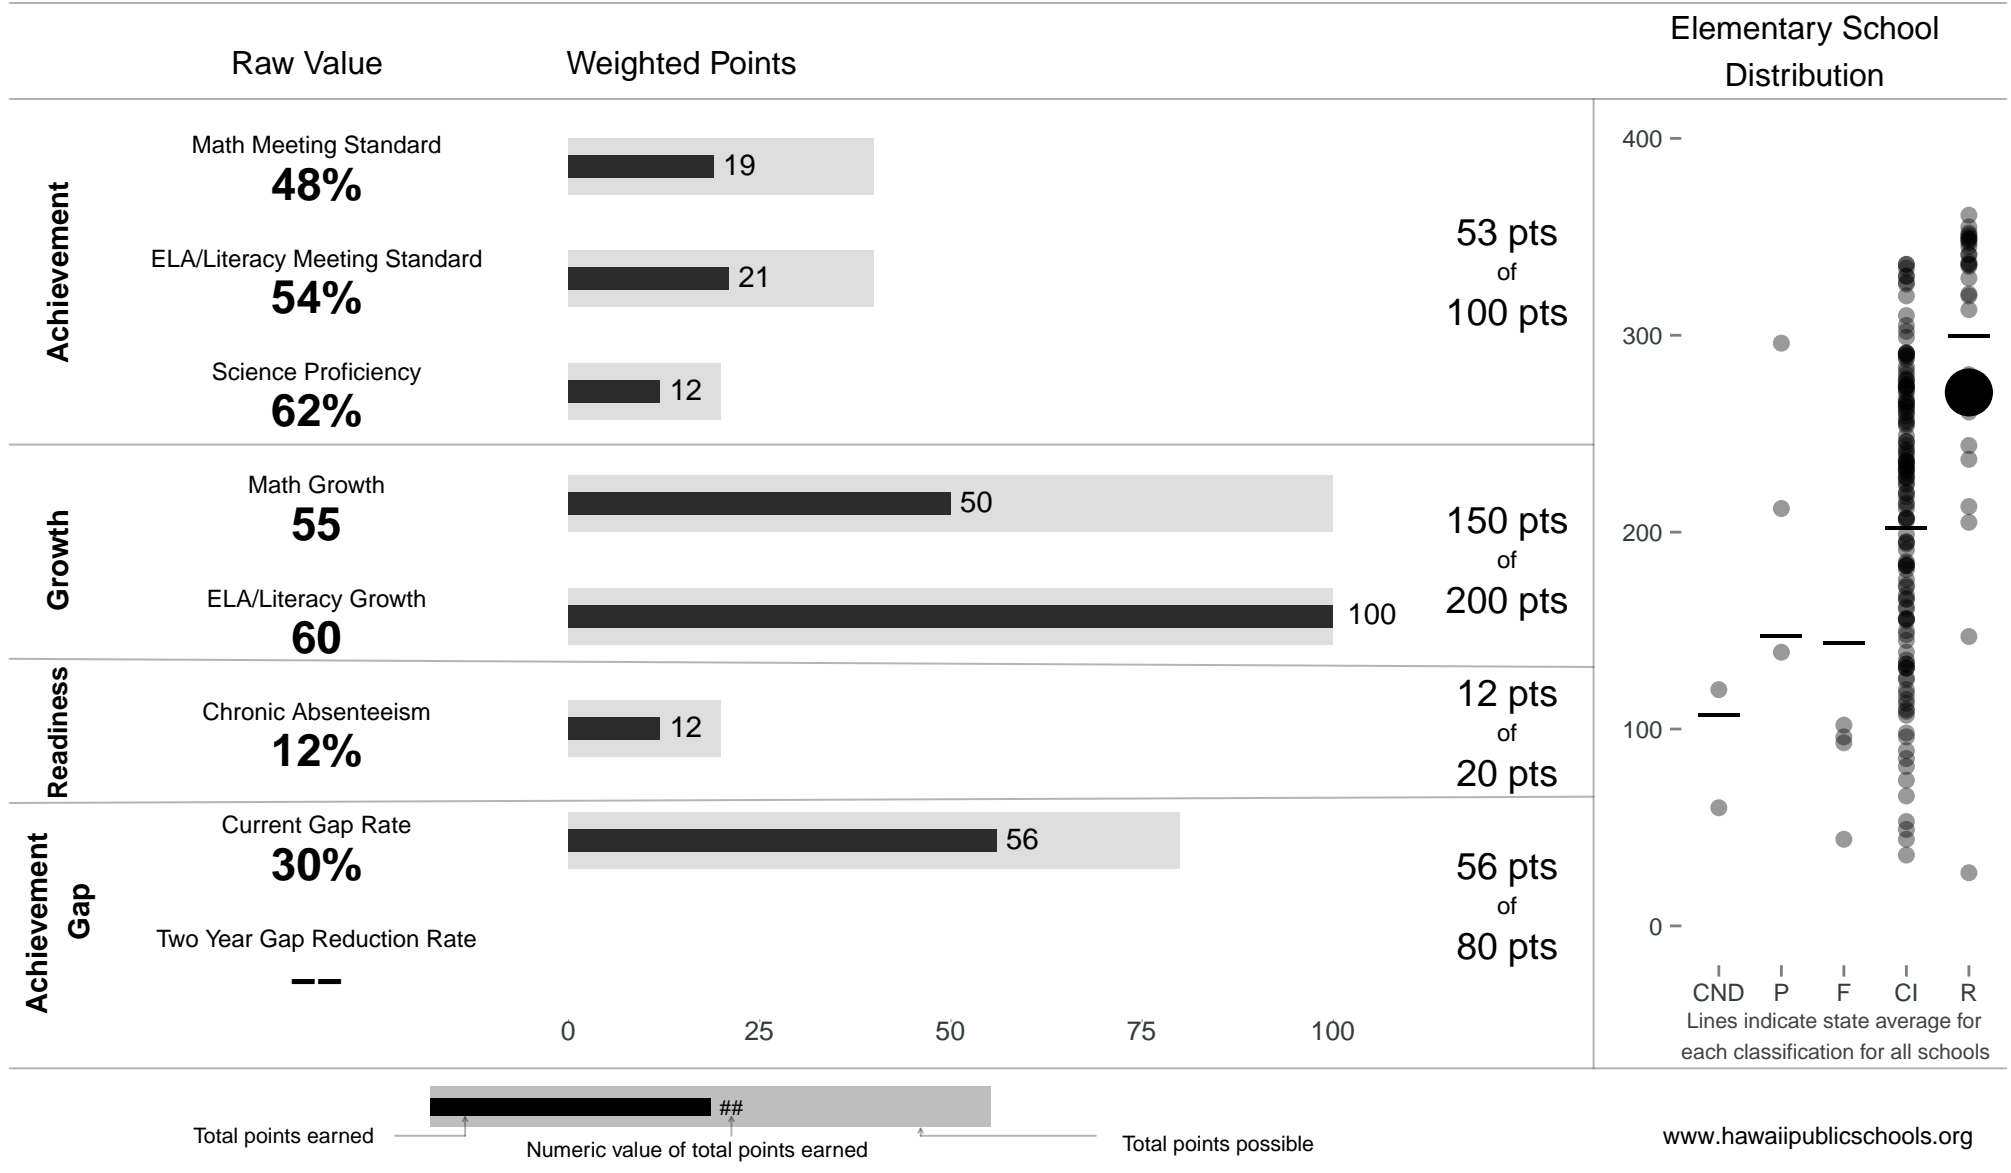

Kalihi-uka Elementary

School Year 2014–2015: Recognition

School Year 2013–2014: Recognition

271 points of 400 points

Trigger: Carry Over

www.hawaiipublicschools.org

NOTE: Final display numbers are rounded, which may cause subtotals to appear to sum incorrectly. The total points value on the upper right is accurate.

Run Date: Tuesday, September 22, 2015