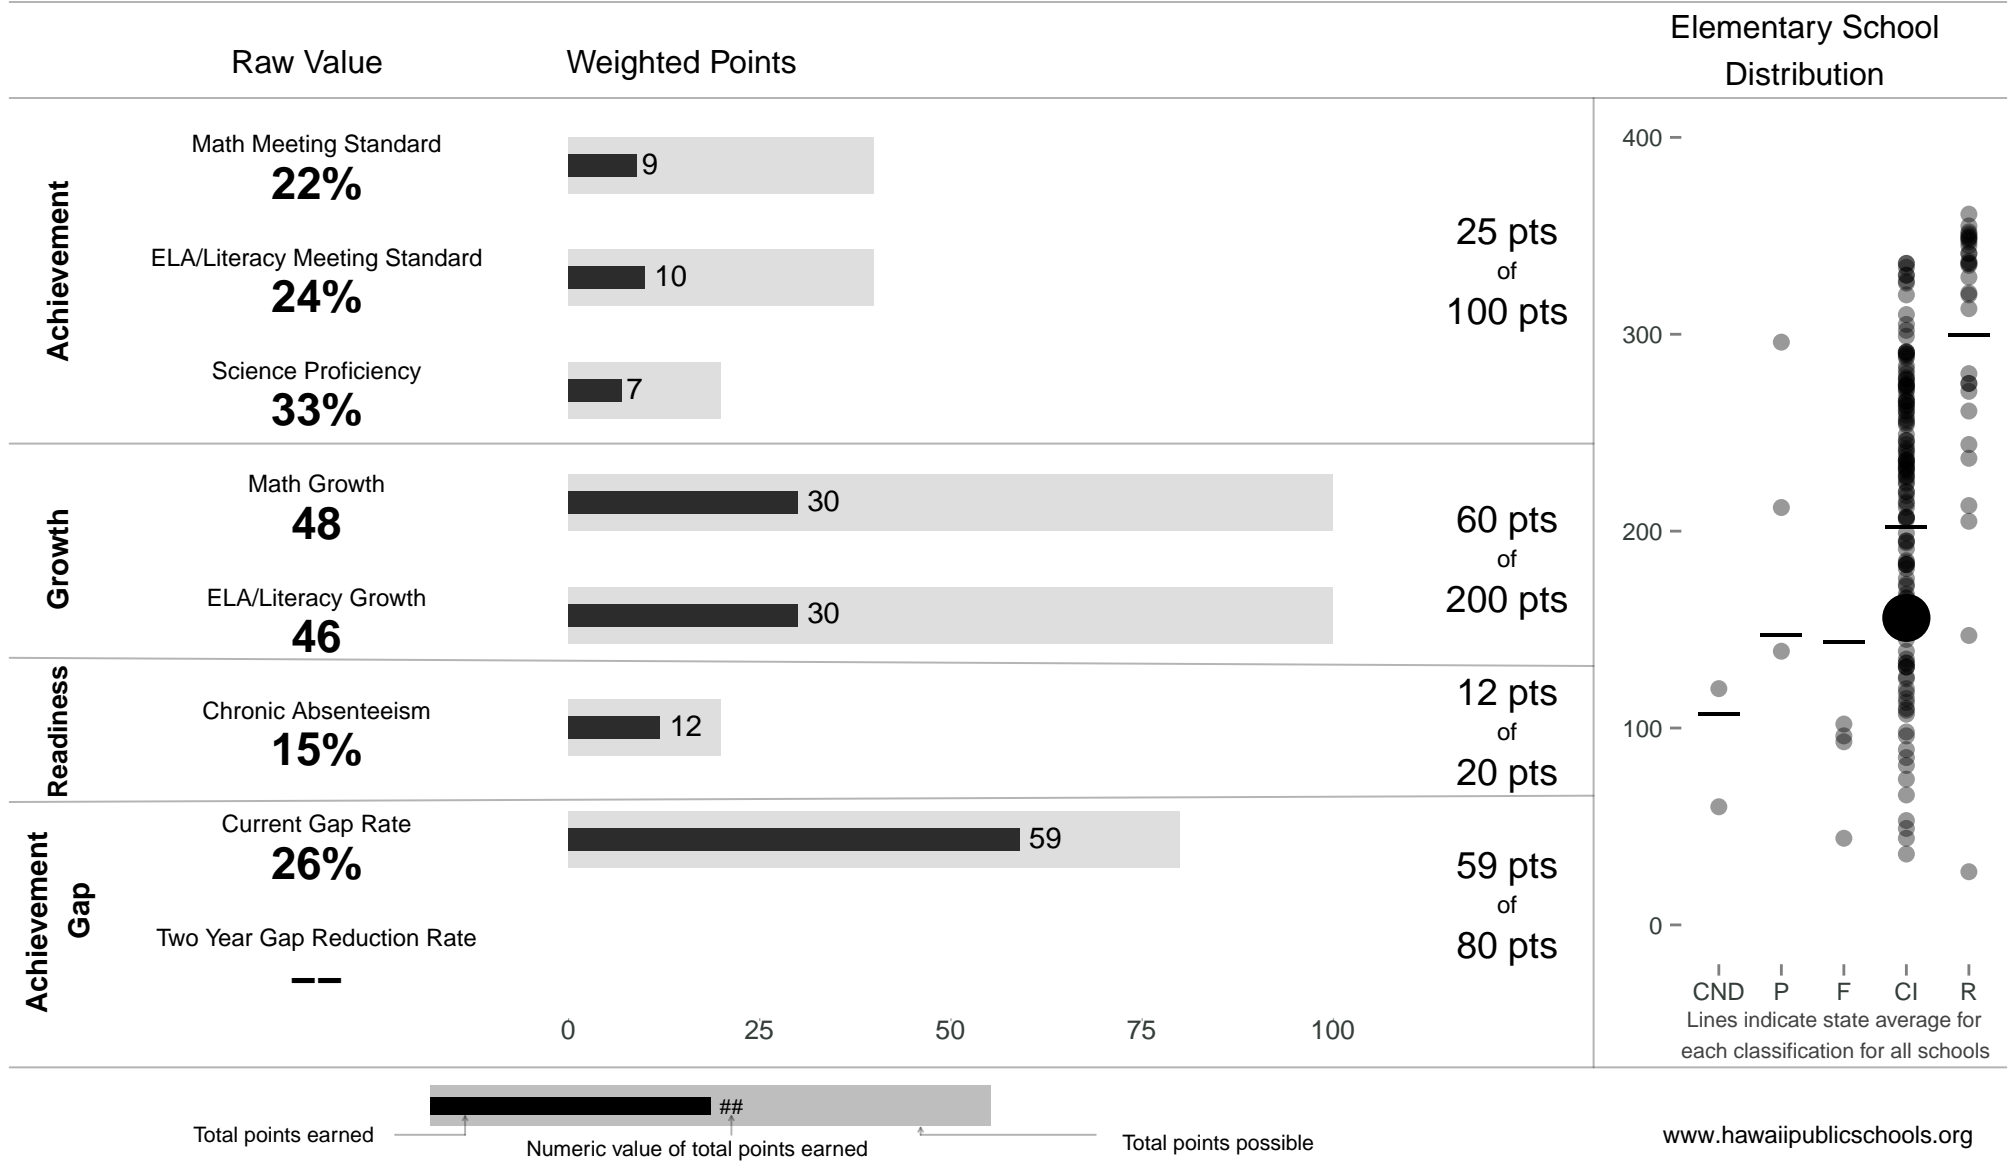

Kalihi-waena Elementary

156 points of 400 points

School Year 2014–2015: Continuous Improvement

Trigger: None

School Year 2013–2014: Continuous Improvement

NOTE: Final display numbers are rounded, which may cause subtotals to appear to sum incorrectly. The total points value on the upper right is accurate.