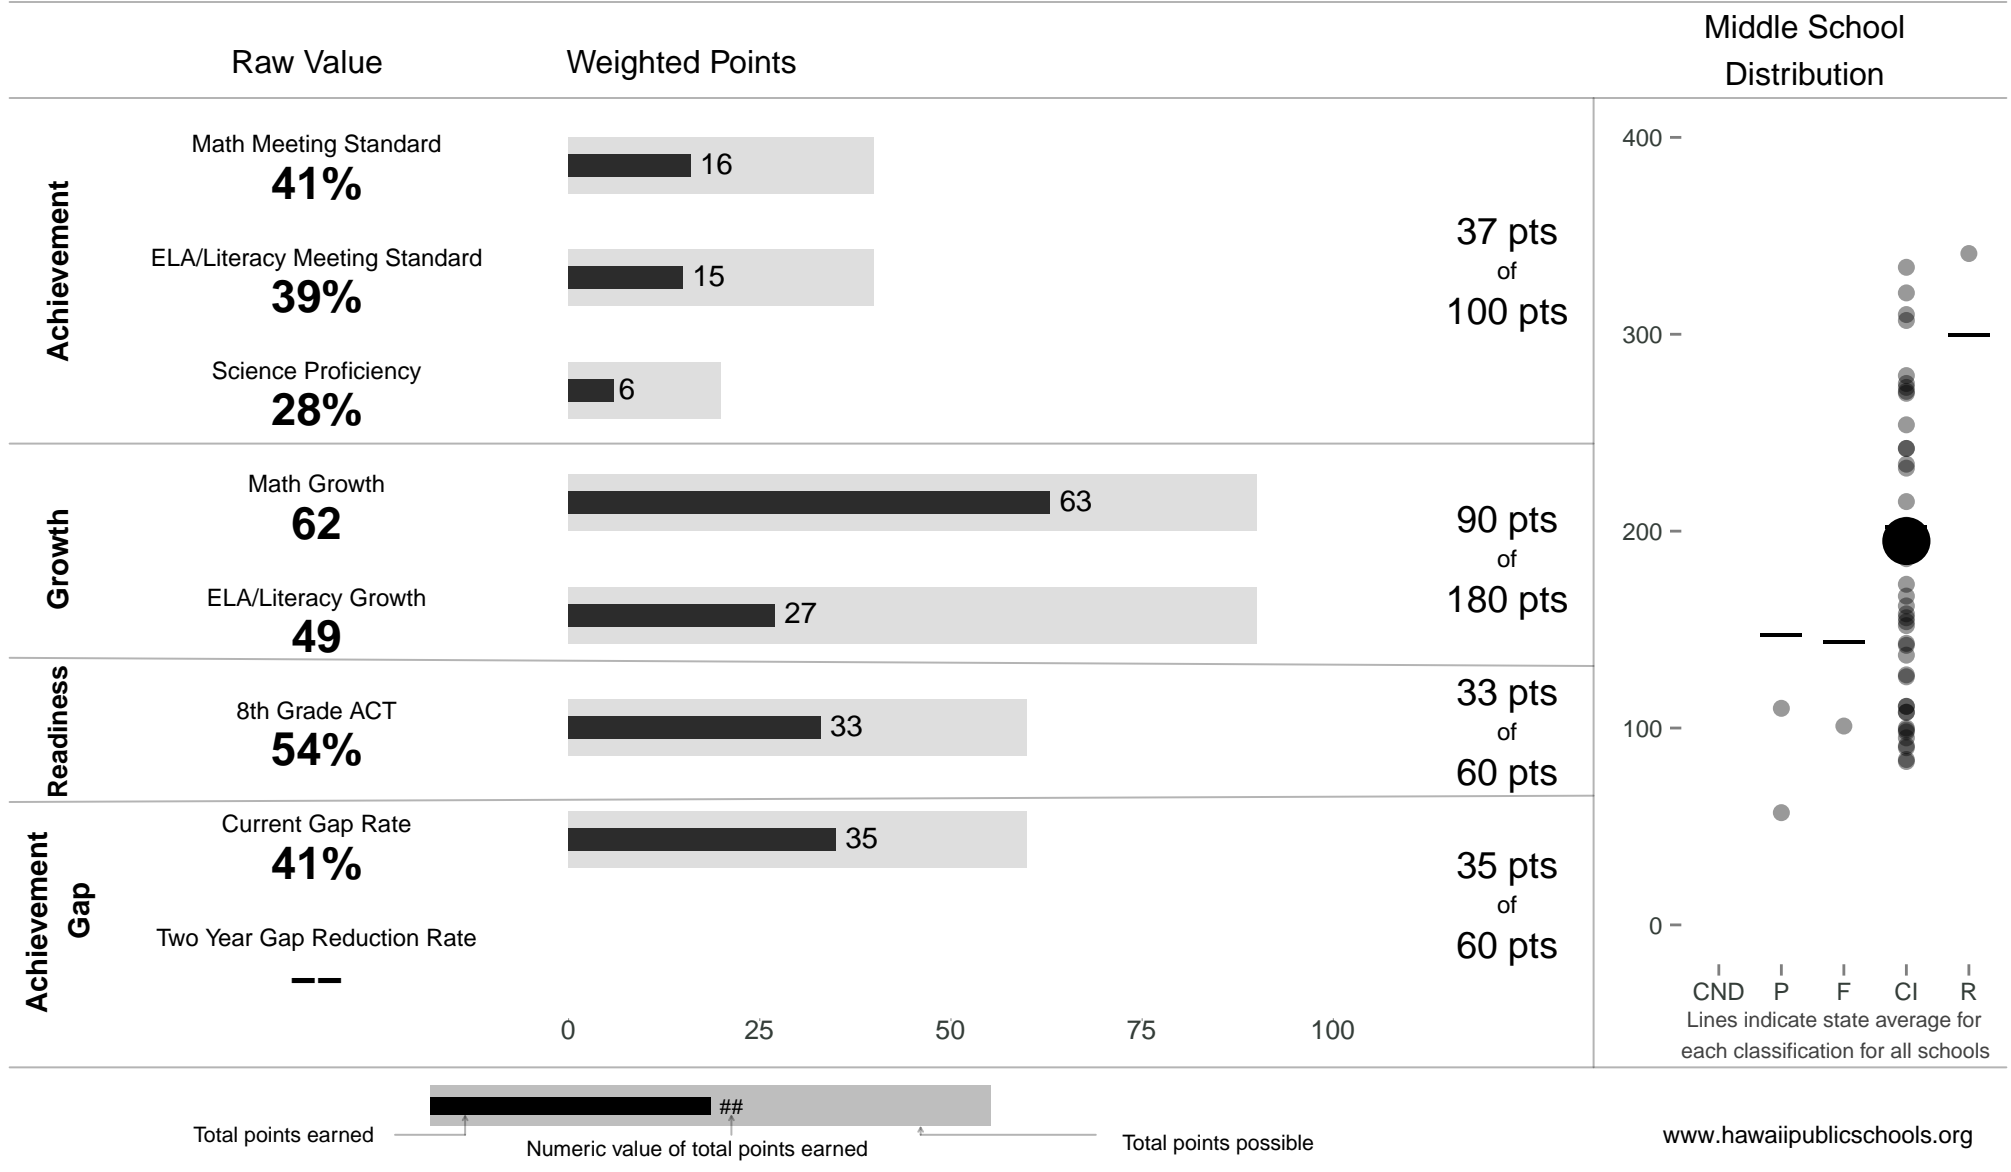

# Chiefess Kamakahelei Middle

**195 points** of 400 points

School Year 2014–2015: Continuous Improvement

Trigger: None

School Year 2013–2014: Focus

www.hawaiipublicschools.org

NOTE: Final display numbers are rounded, which may cause subtotals to appear to sum incorrectly. The total points value on the upper right is accurate.

Run Date: Tuesday, September 22, 2015