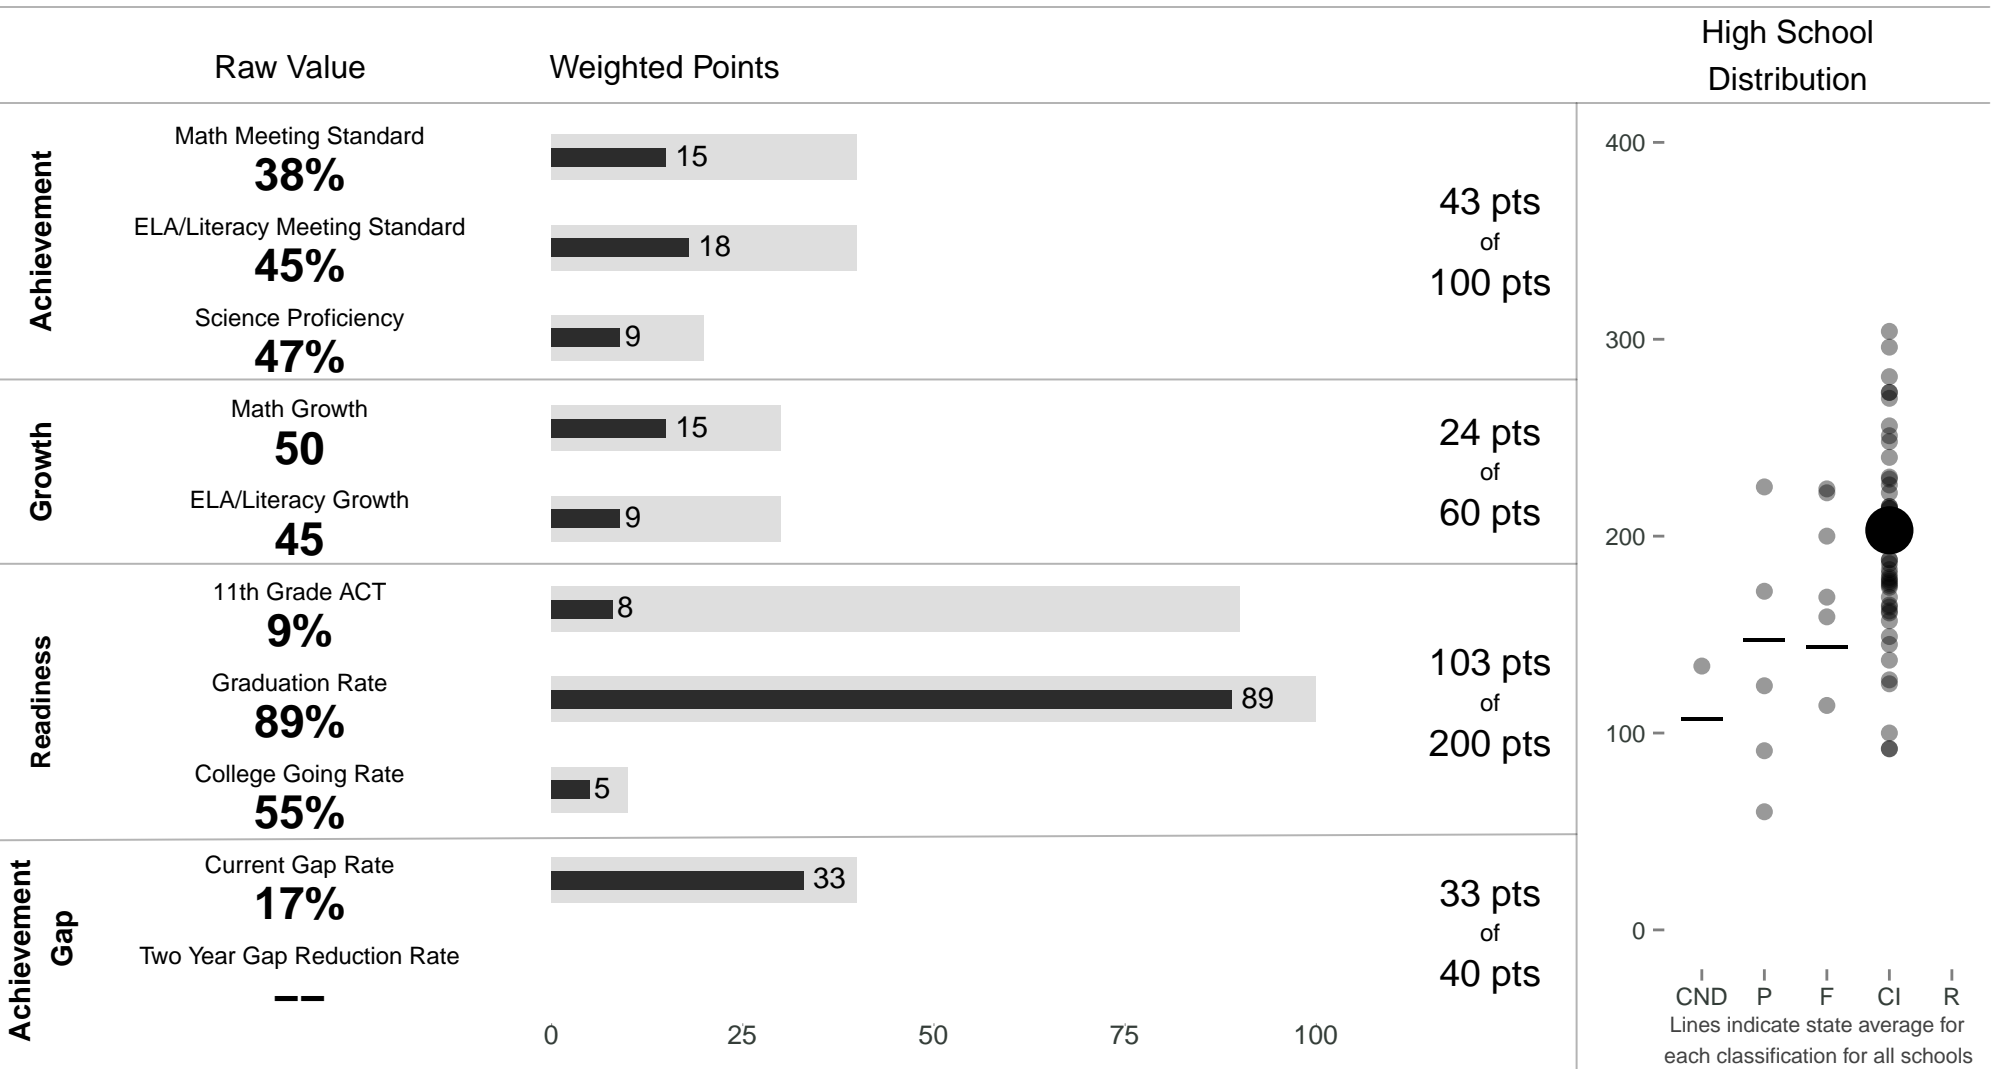

Kanu o ka Aina New Century PCS

203 points of 400 points

School Year 2014–2015: Continuous Improvement

Trigger: None

www.hawaiipublicschools.org

NOTE: Final display numbers are rounded, which may cause subtotals to appear to sum incorrectly. The total points value on the upper right is accurate.

Run Date: Tuesday, September 22, 2015