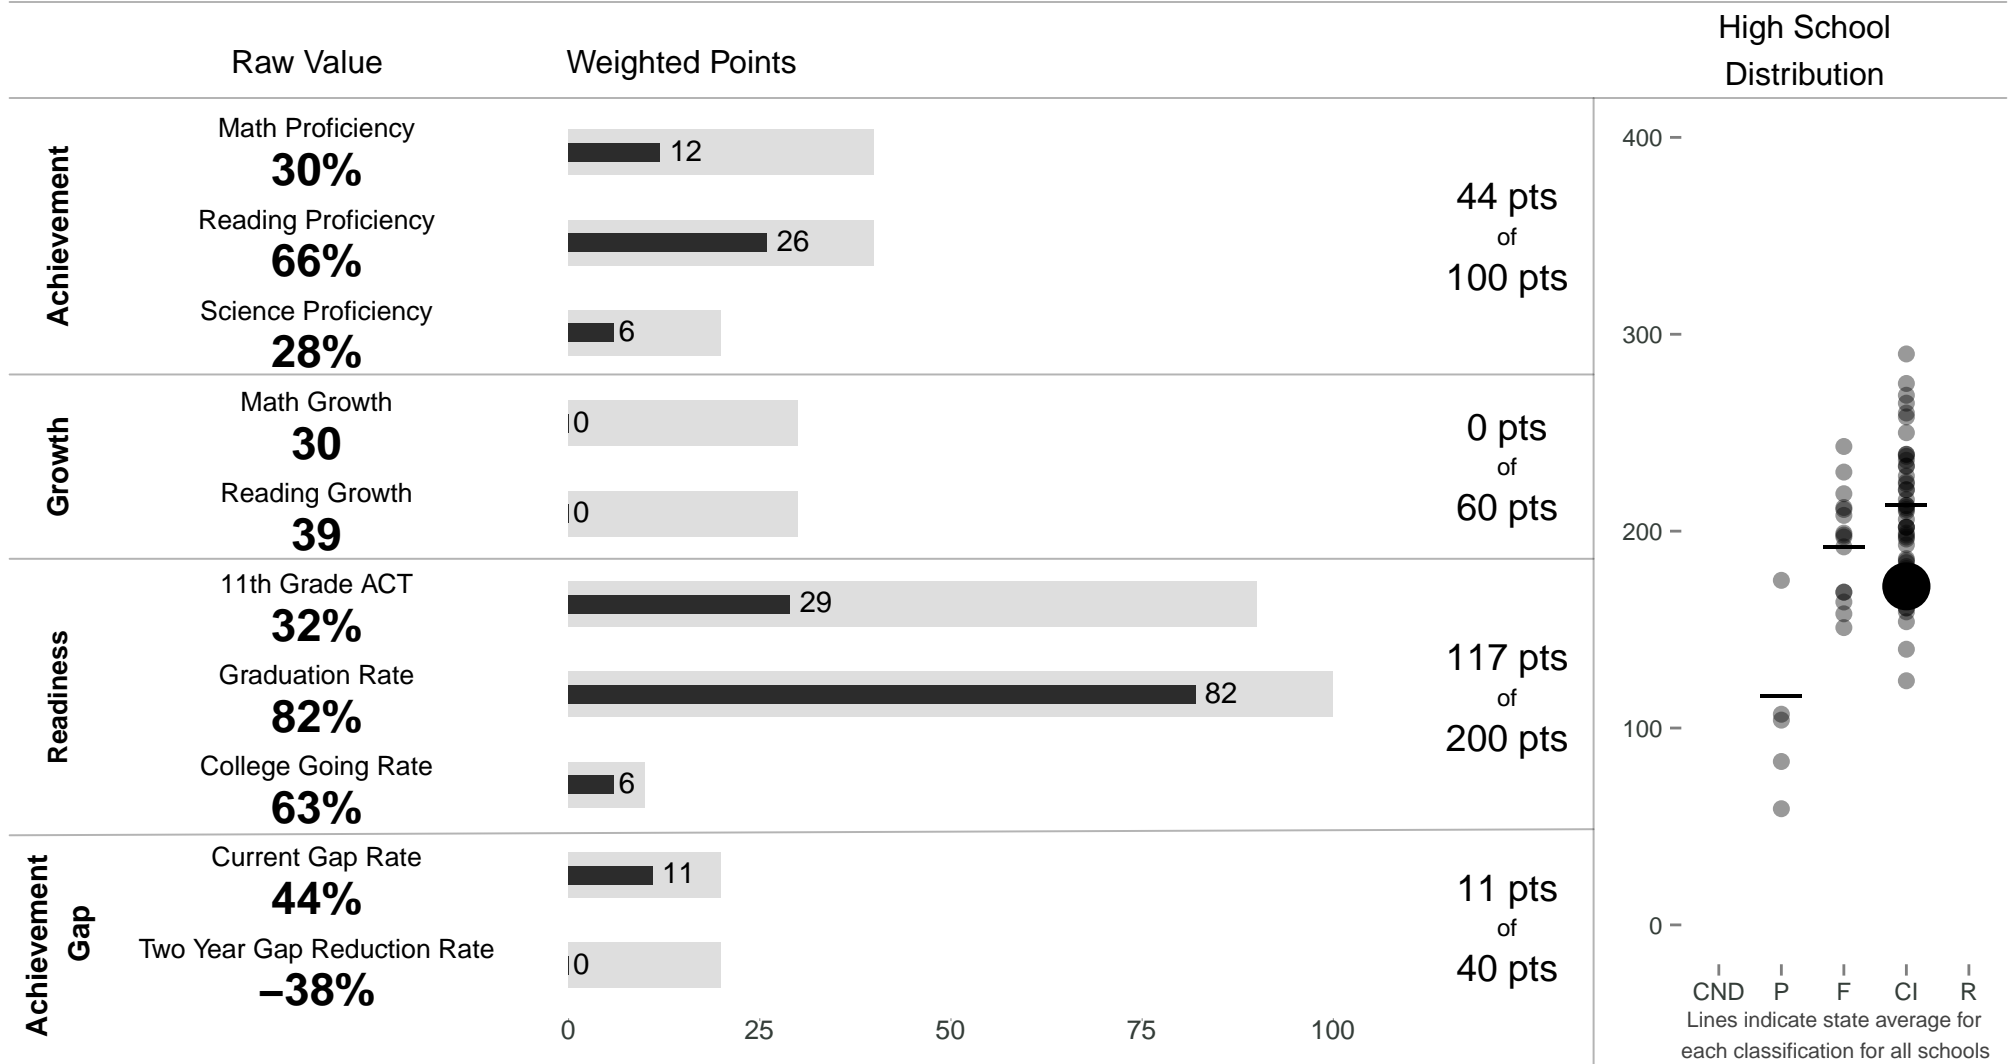

# Kapaa High

**172 points** of 400 points

School Year 2013–2014: Continuous Improvement

Trigger: None

School Year 2012–2013: Continuous Improvement

www.hawaiipublicschools.org

NOTE: Final display numbers are rounded, which may cause subtotals to appear to sum incorrectly. The total points value on the upper right is accurate.

Run Date: Thursday, September 11, 2014 – Final Run