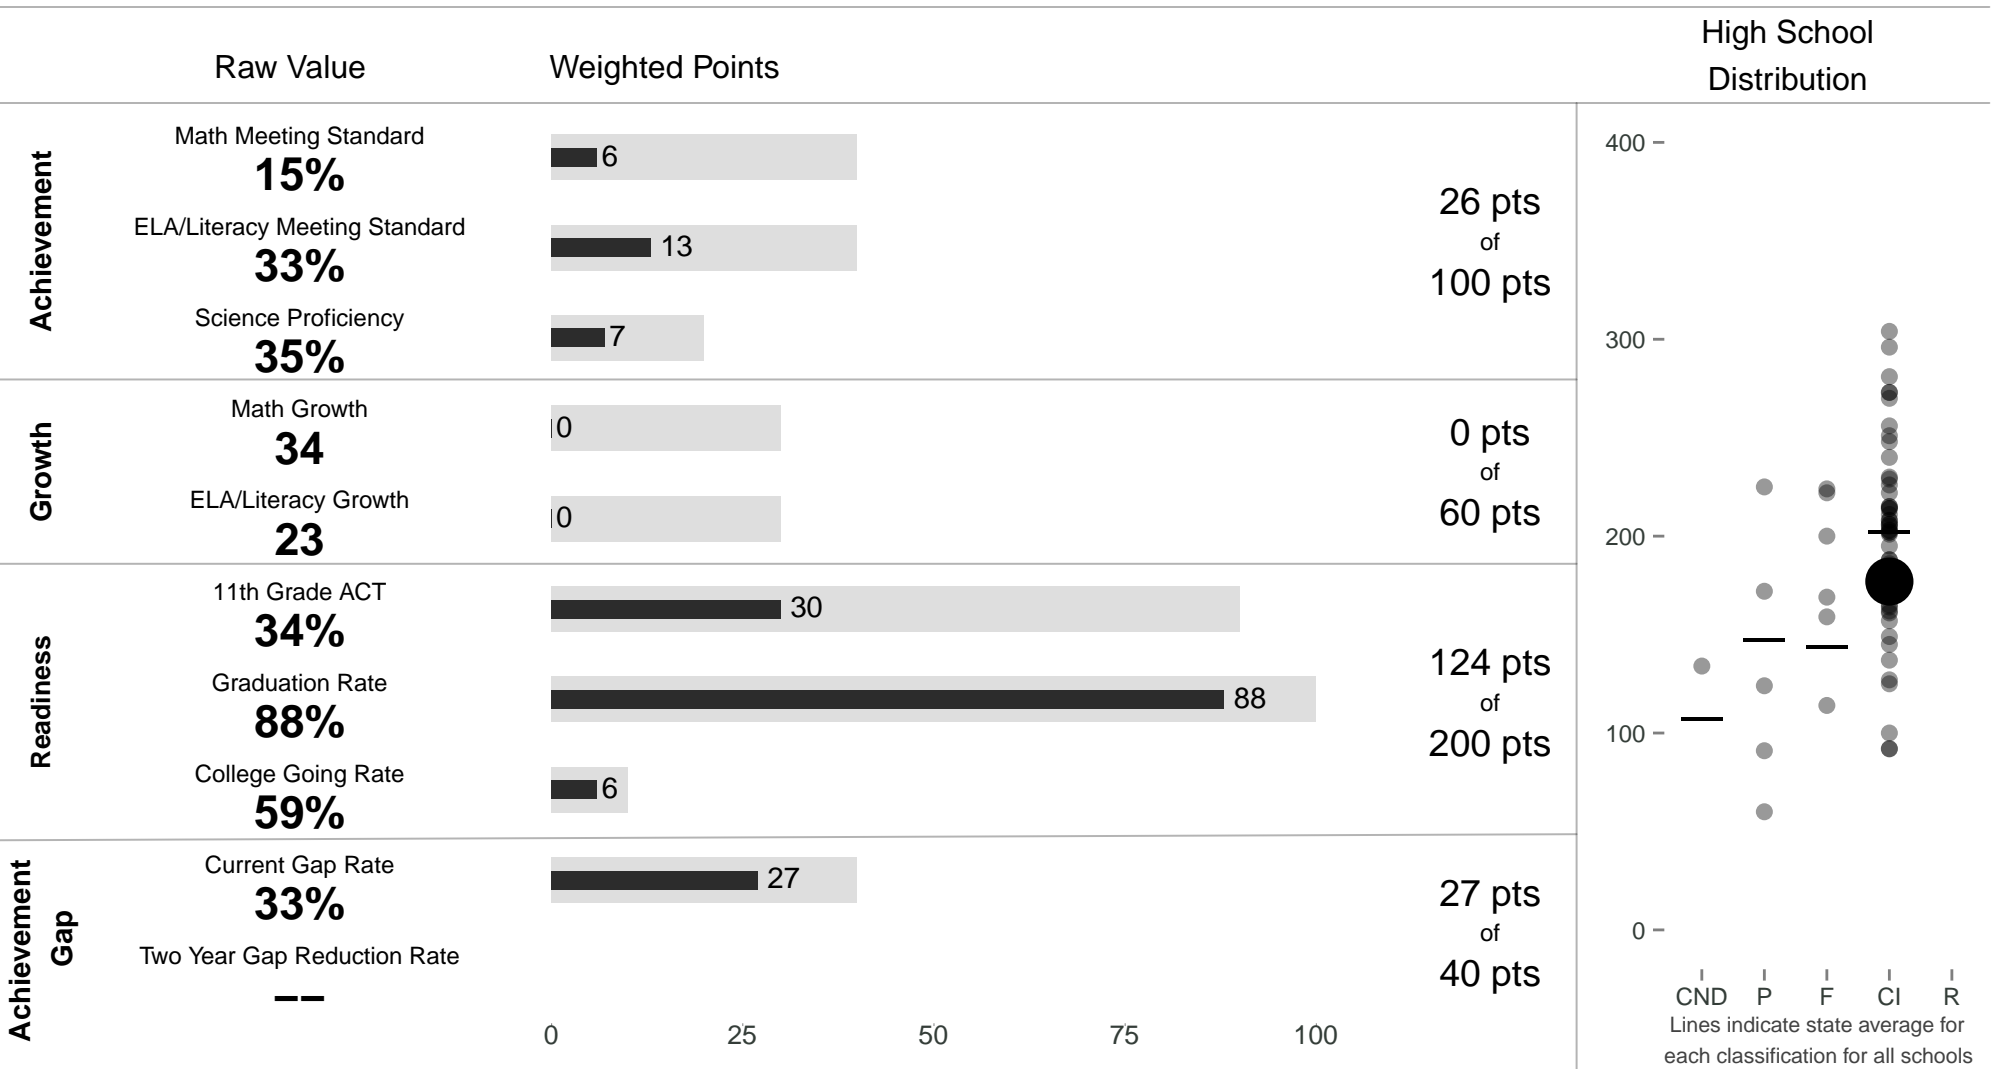

# Kapaa High

**177 points** of 400 points

School Year 2014–2015: Continuous Improvement

Trigger: None

[www.hawaiipublicschools.org](http://www.hawaiipublicschools.org)

NOTE: Final display numbers are rounded, which may cause subtotals to appear to sum incorrectly. The total points value on the upper right is accurate.