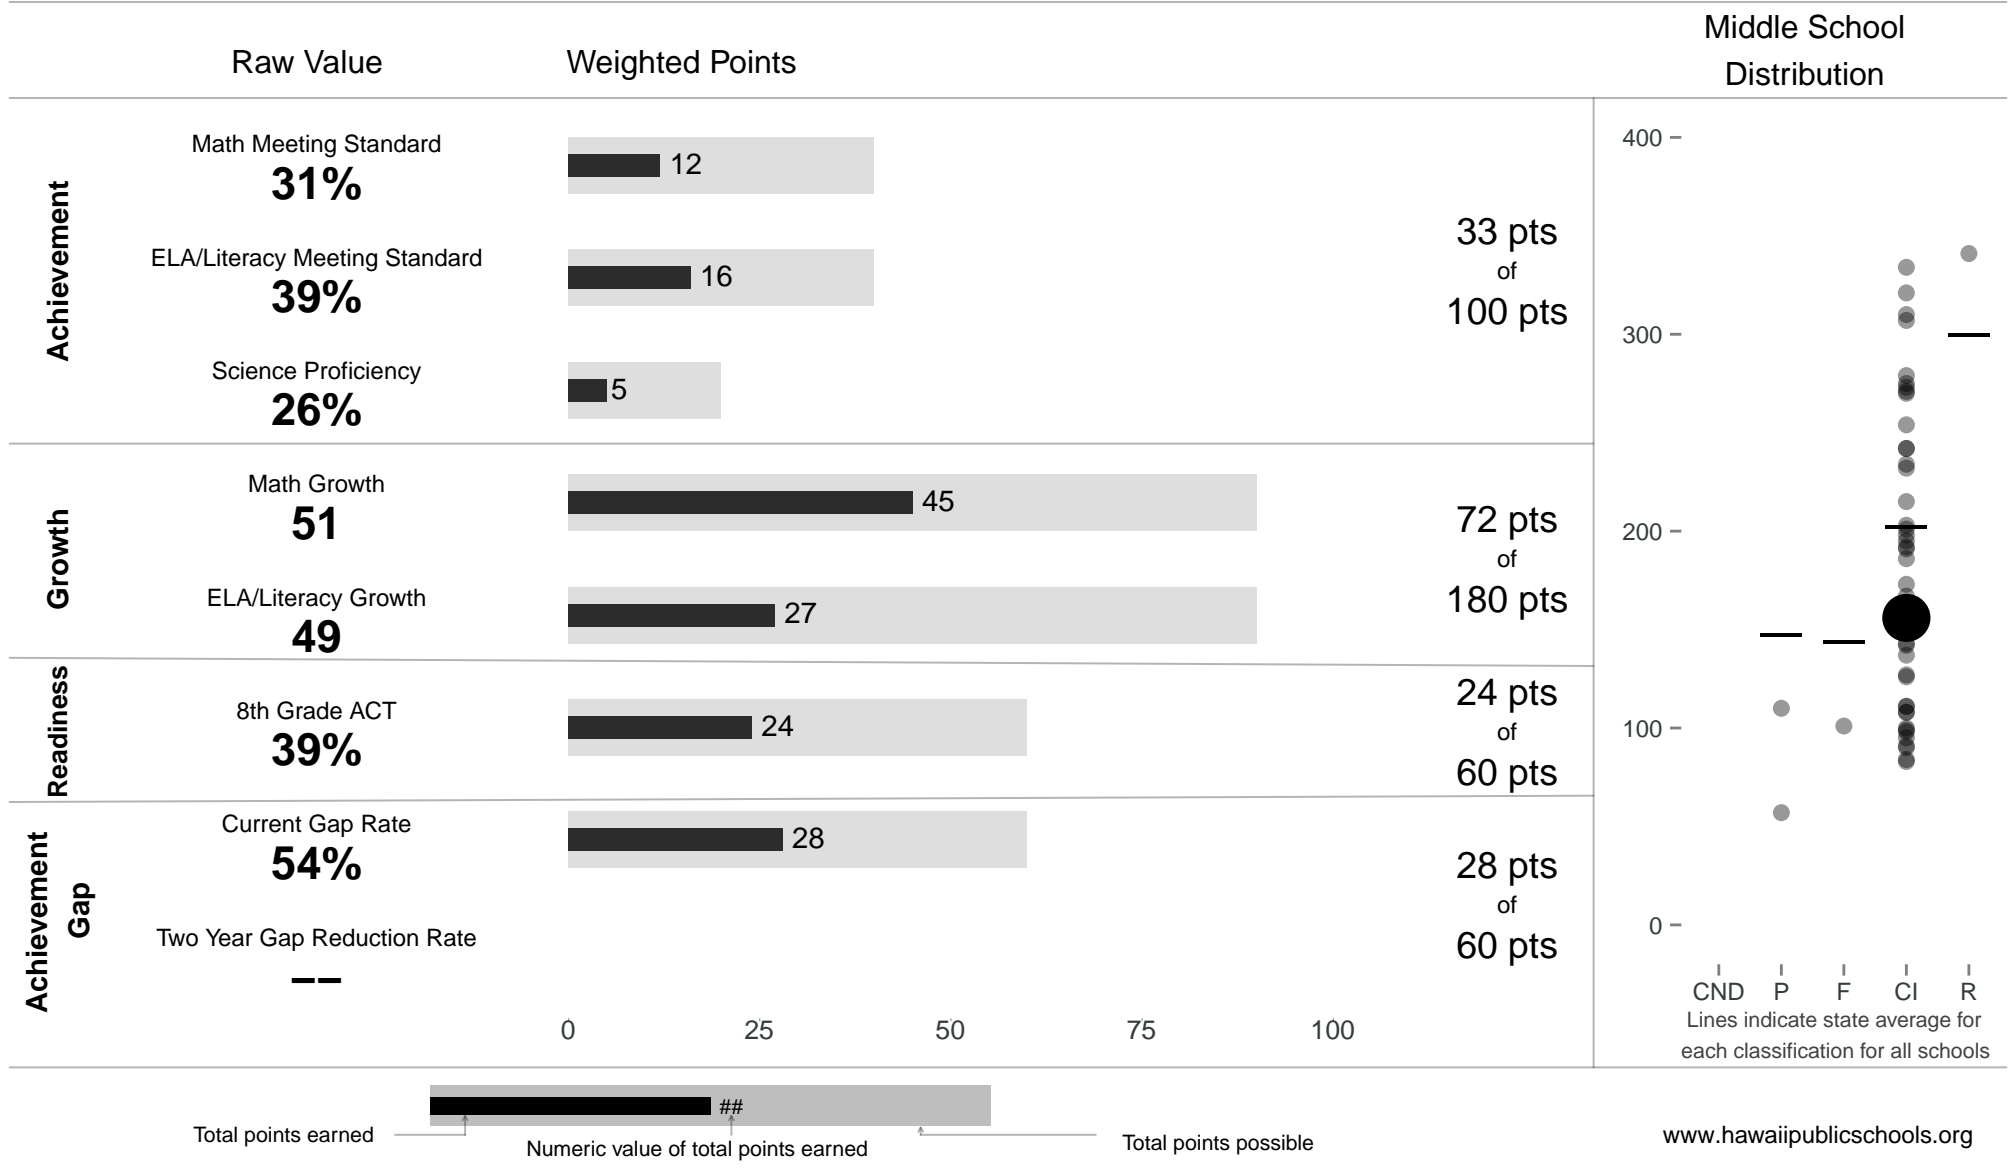

Kapaa Middle

156 points of 400 points

School Year 2014–2015: Continuous Improvement

Trigger: None

School Year 2013–2014: Continuous Improvement

www.hawaiipublicschools.org

NOTE: Final display numbers are rounded, which may cause subtotals to appear to sum incorrectly. The total points value on the upper right is accurate.

Run Date: Tuesday, September 22, 2015