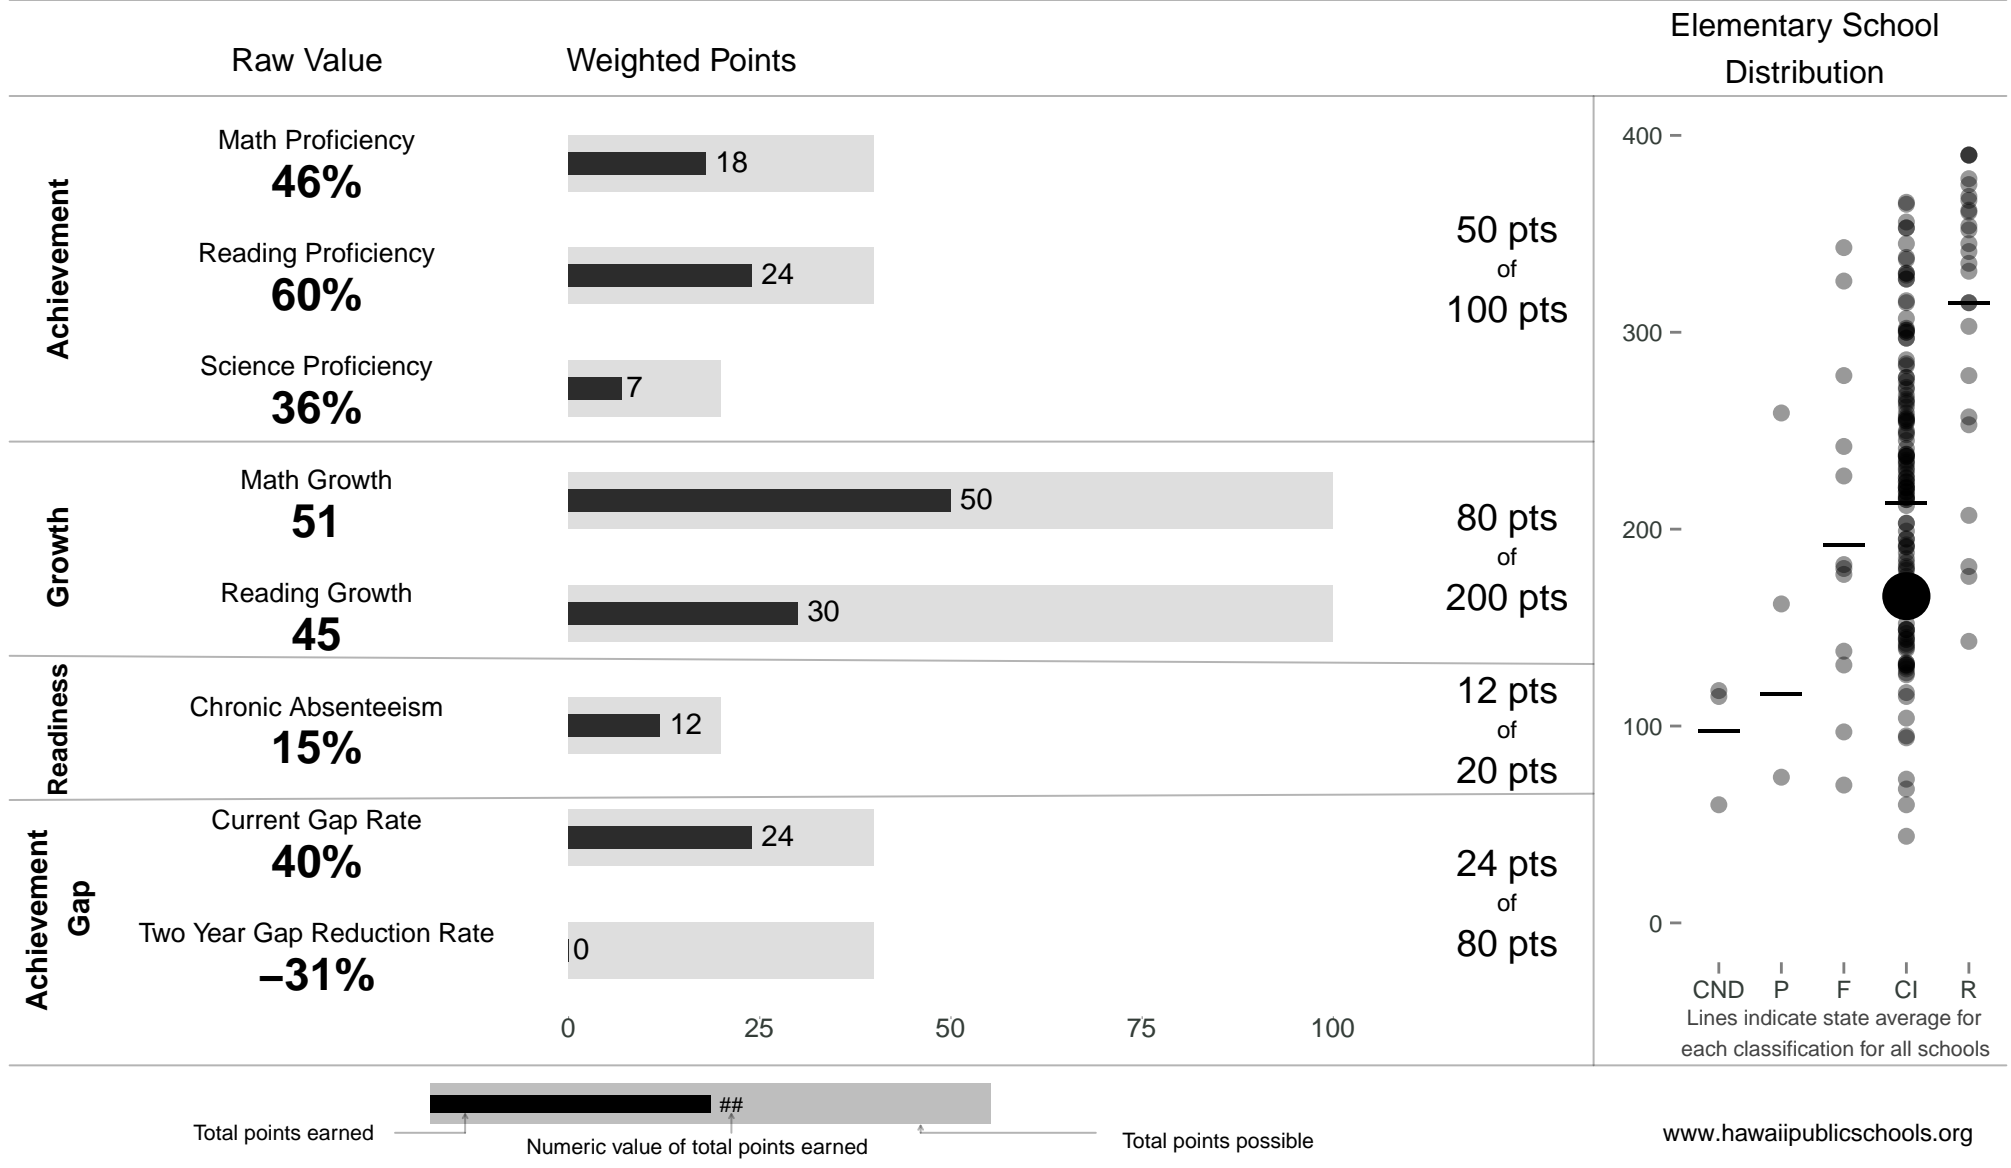

Chiefess Kapiolani Elementary

166 points of 400 points

School Year 2013–2014: Continuous Improvement

Trigger: None

School Year 2012–2013: Continuous Improvement

NOTE: Final display numbers are rounded, which may cause subtotals to appear to sum incorrectly. The total points value on the upper right is accurate.

Run Date: Thursday, September 11, 2014 – Final Run