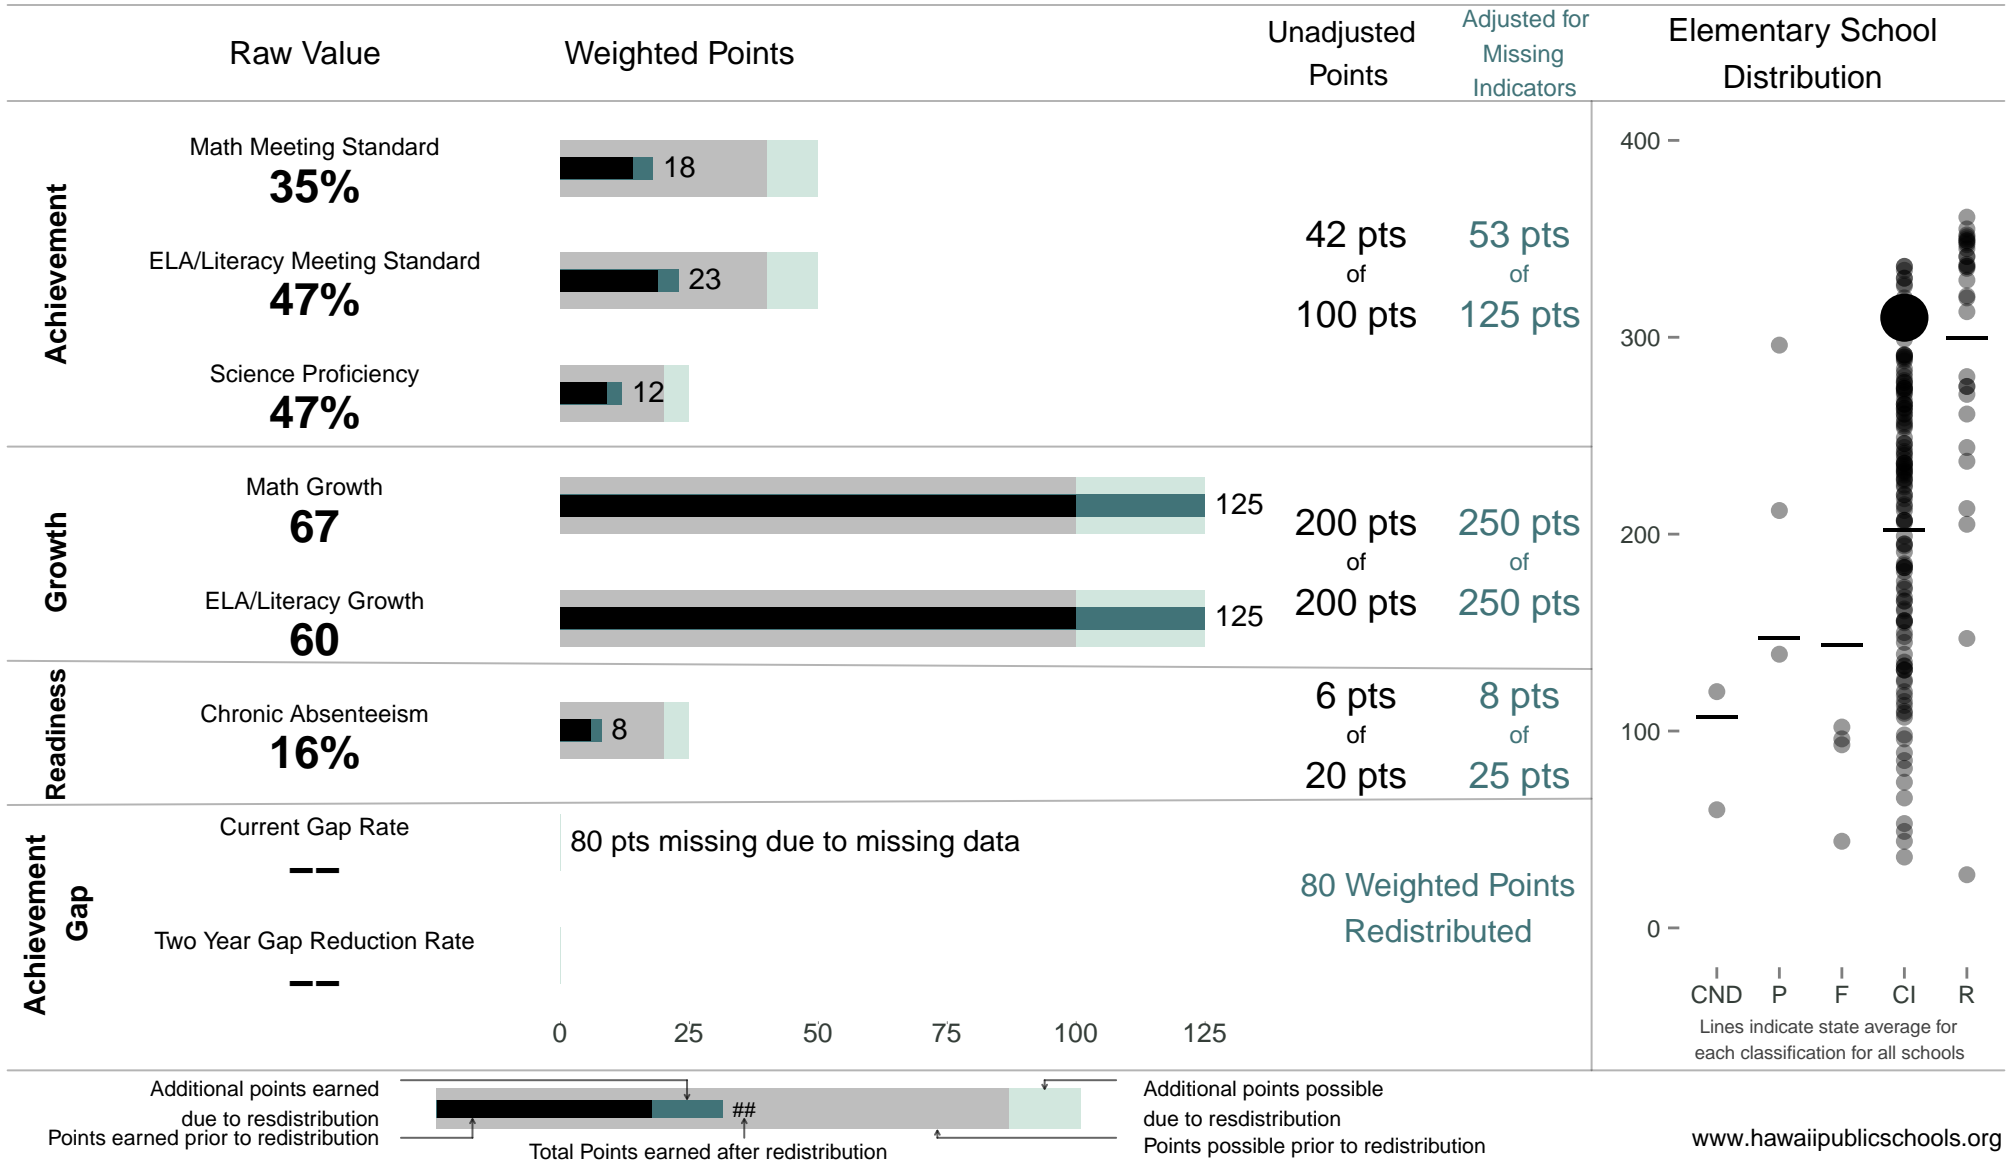

# Chiefess Kapiolani Elementary

**310 points** of 400 points

School Year 2014–2015: Continuous Improvement

Trigger: None

School Year 2013–2014: Continuous Improvement

NOTE: Final display numbers are rounded, which may cause subtotals to appear to sum incorrectly. The total points value on the upper right is accurate.