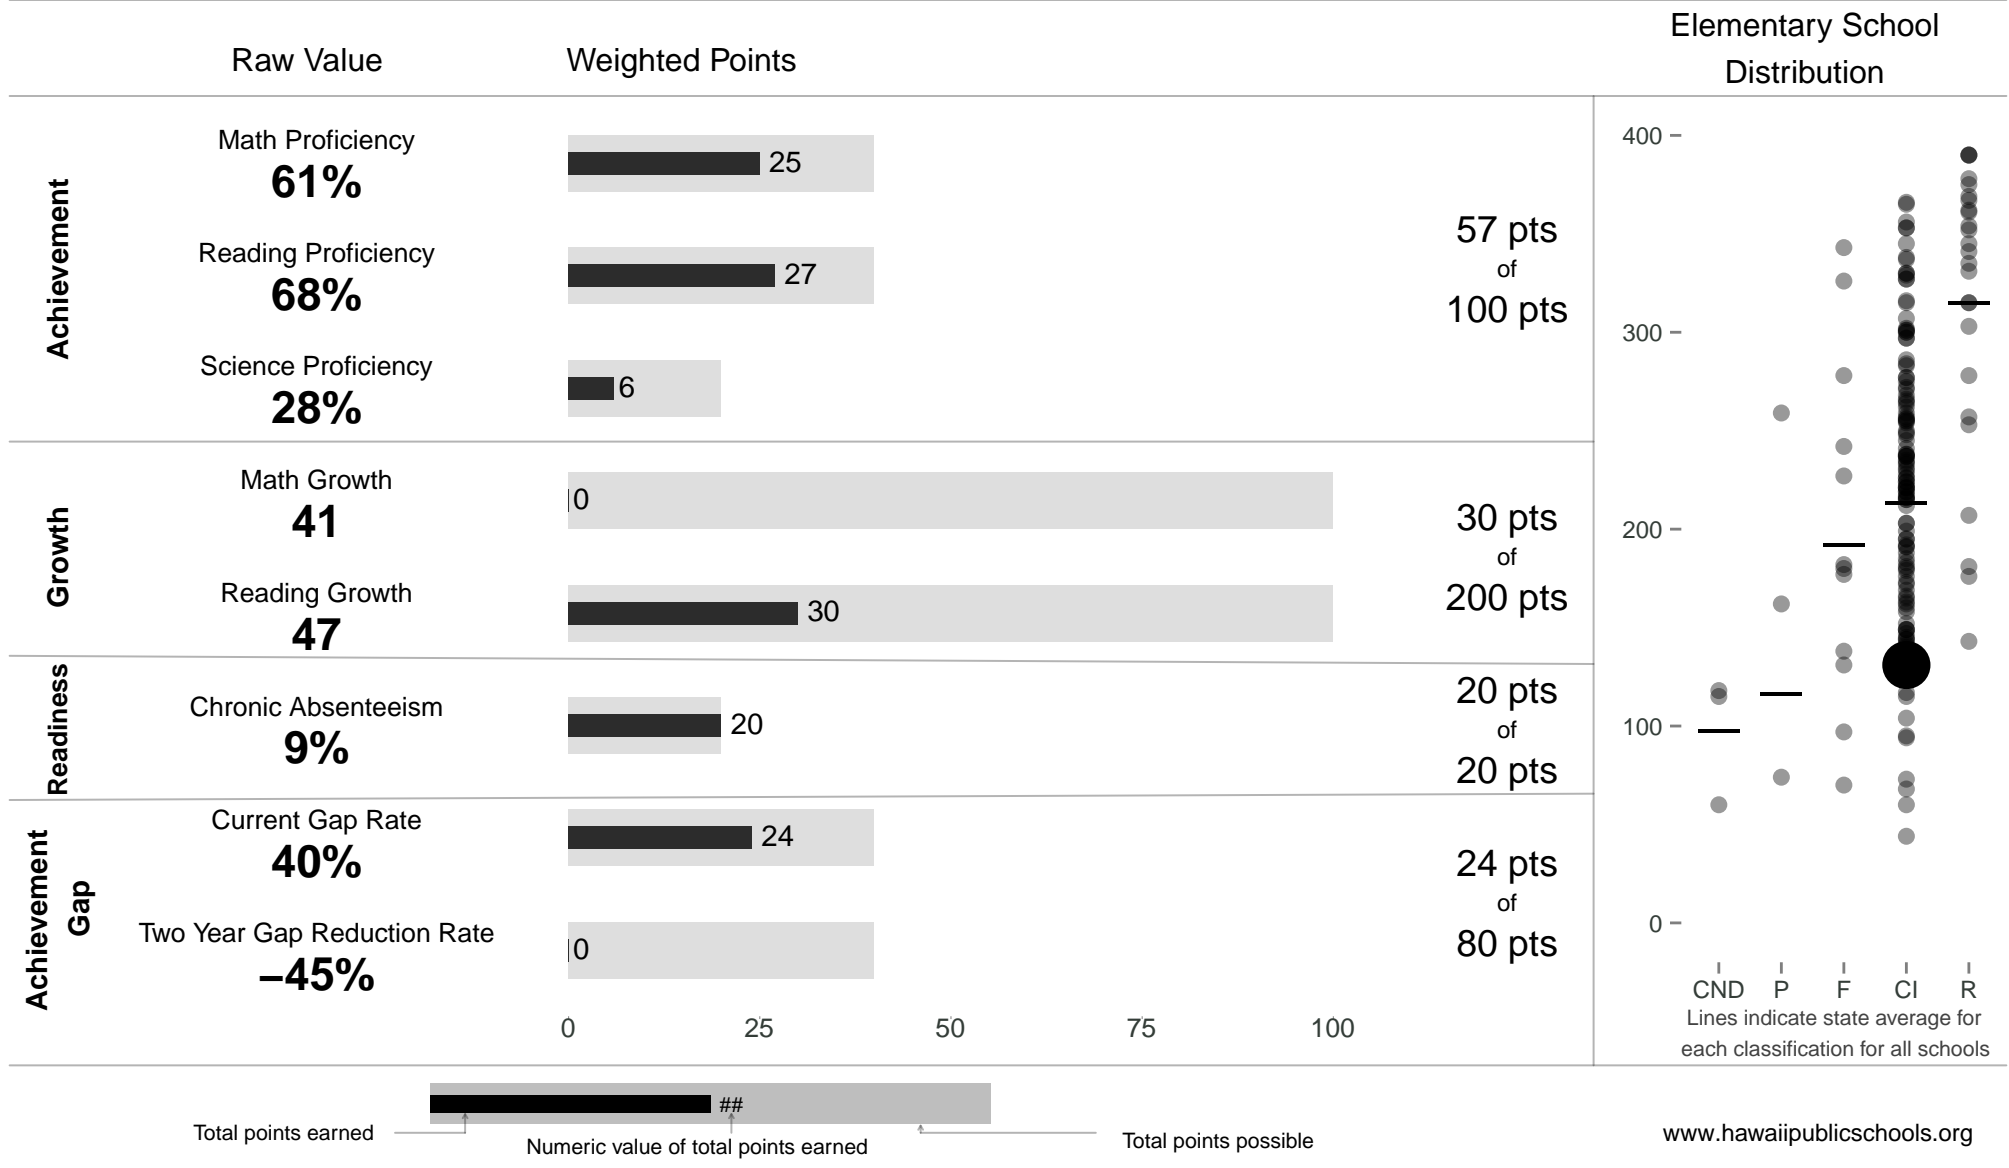

Kapolei Elementary

131 points of 400 points

School Year 2013–2014: Continuous Improvement

Trigger: None

School Year 2012–2013: Continuous Improvement

www.hawaiipublicschools.org

NOTE: Final display numbers are rounded, which may cause subtotals to appear to sum incorrectly. The total points value on the upper right is accurate.

Run Date: Thursday, September 11, 2014 – Final Run