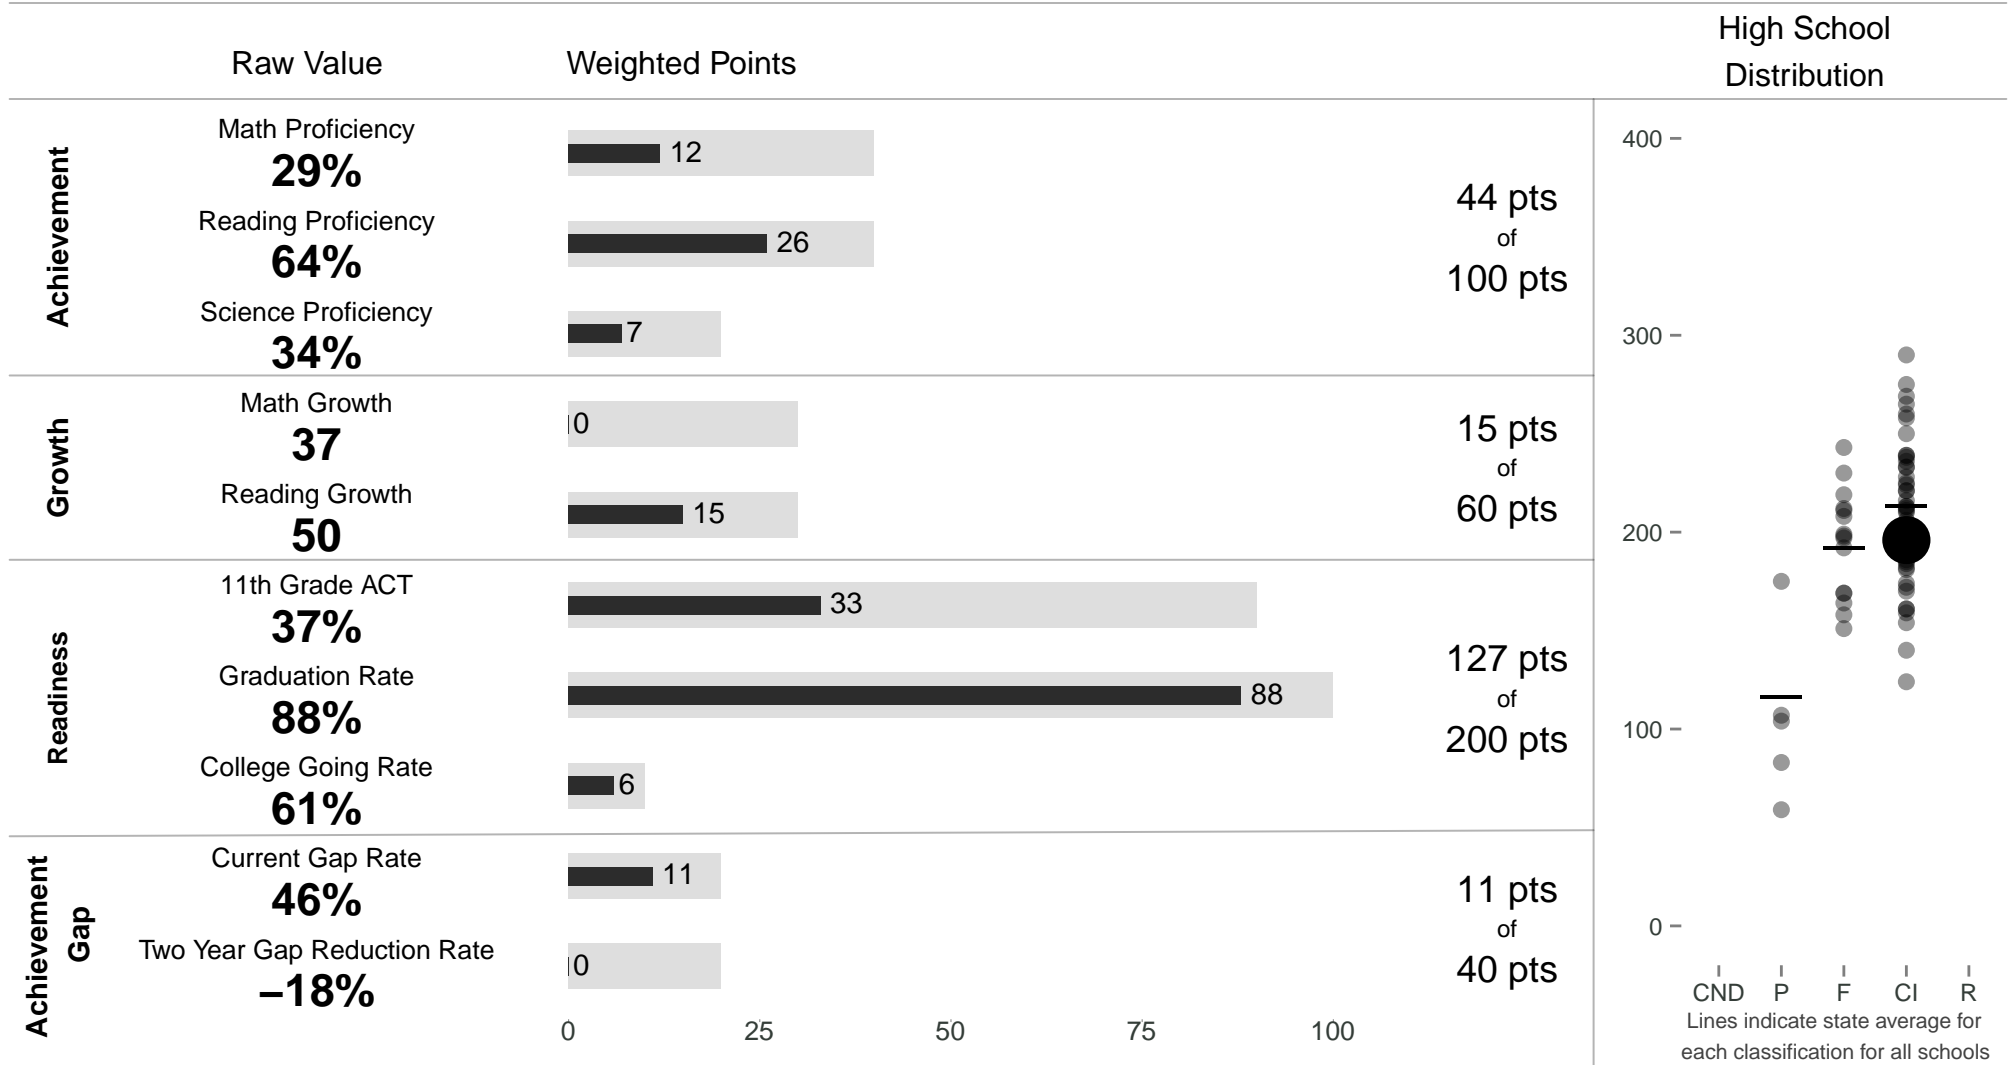

# Kapolei High

**196 points** of 400 points

School Year 2013–2014: Continuous Improvement

Trigger: None

School Year 2012–2013: Continuous Improvement

www.hawaiipublicschools.org

NOTE: Final display numbers are rounded, which may cause subtotals to appear to sum incorrectly. The total points value on the upper right is accurate.

Run Date: Thursday, September 11, 2014 – Final Run