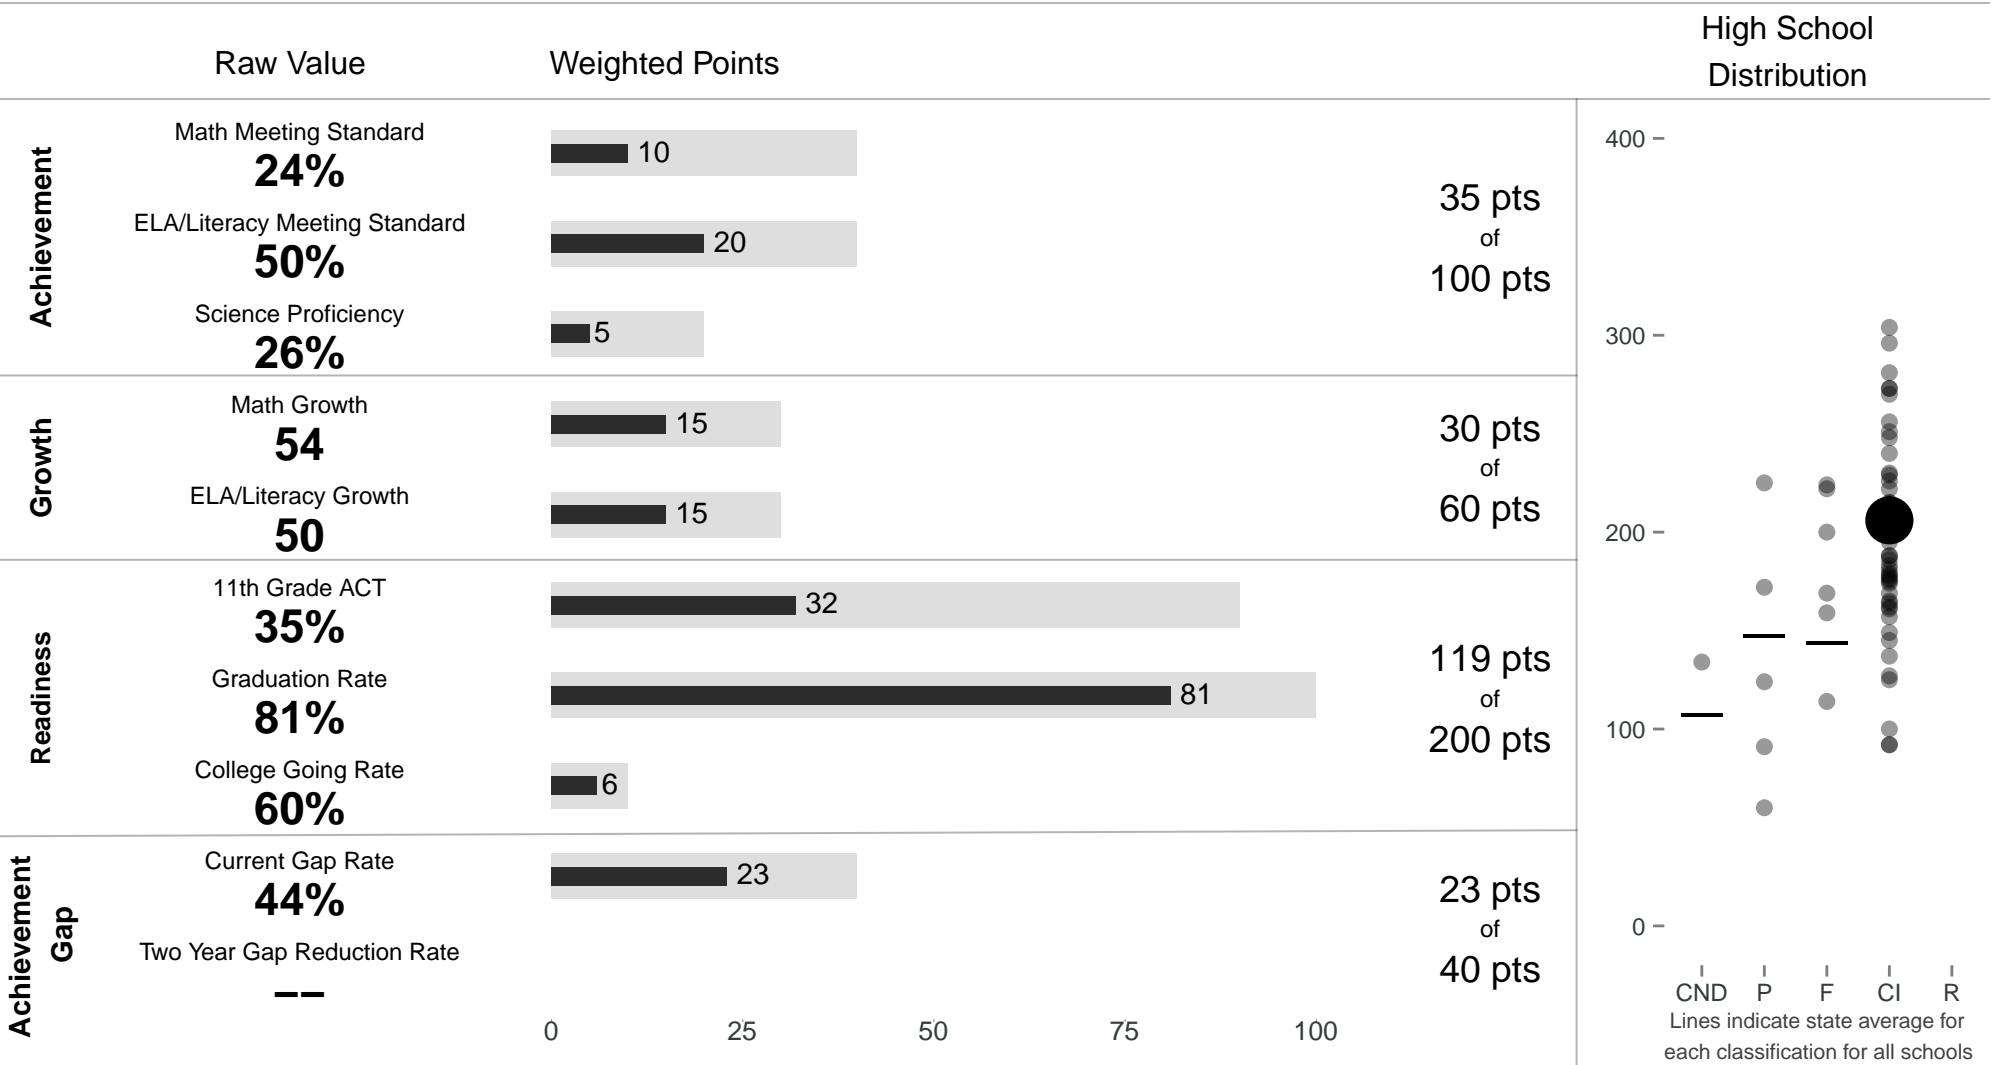

Kapolei High

206 points of 400 points

School Year 2014–2015: Continuous Improvement

Trigger: None

www.hawaiipublicschools.org

NOTE: Final display numbers are rounded, which may cause subtotals to appear to sum incorrectly. The total points value on the upper right is accurate.

Run Date: Tuesday, September 22, 2015