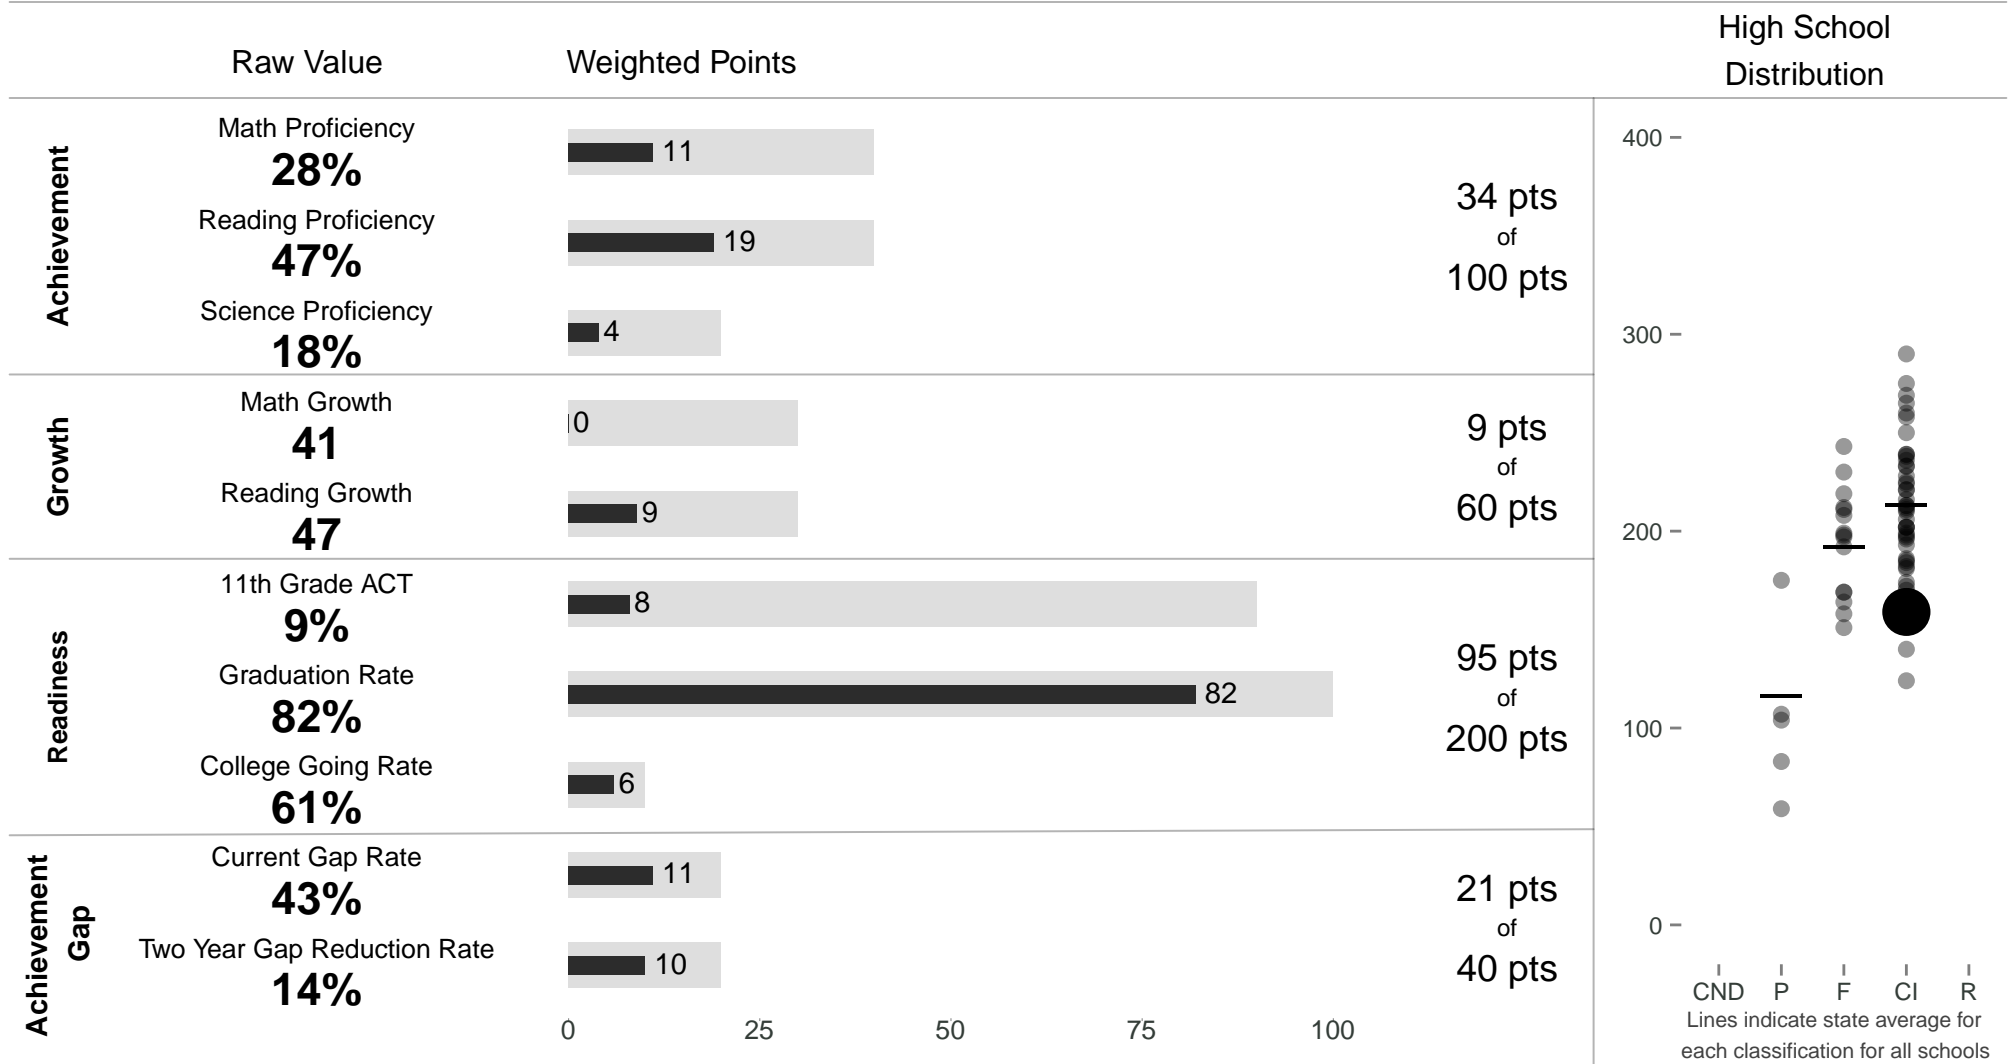

# Kau High & Pahala Elementary

**159 points** of 400 points

School Year 2013–2014: Continuous Improvement

Trigger: None

School Year 2012–2013: Continuous Improvement

www.hawaiipublicschools.org

NOTE: Final display numbers are rounded, which may cause subtotals to appear to sum incorrectly. The total points value on the upper right is accurate.

Run Date: Thursday, September 11, 2014 – Final Run