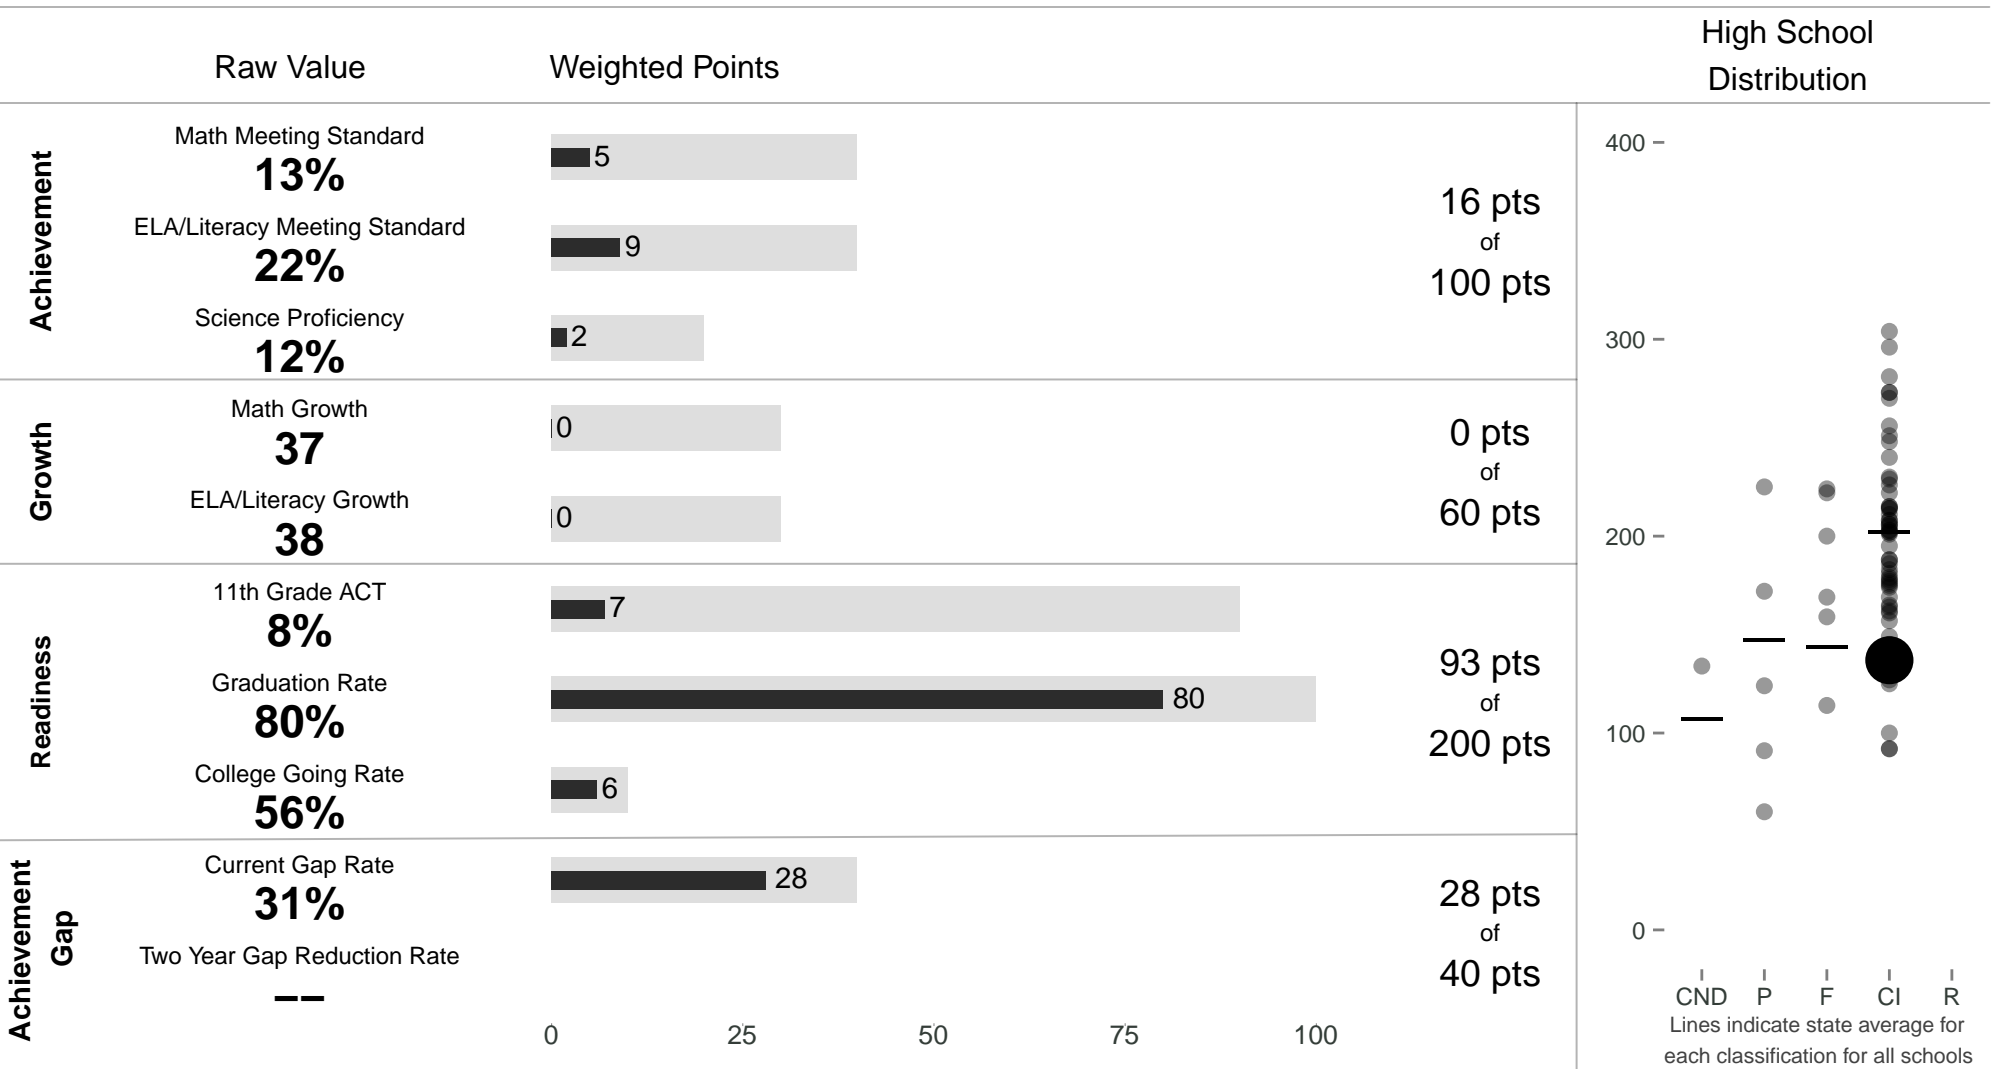

Kau High & Pahala Elementary

137 points of 400 points

School Year 2014–2015: Continuous Improvement

Trigger: None

www.hawaiipublicschools.org

NOTE: Final display numbers are rounded, which may cause subtotals to appear to sum incorrectly. The total points value on the upper right is accurate.

Run Date: Tuesday, September 22, 2015