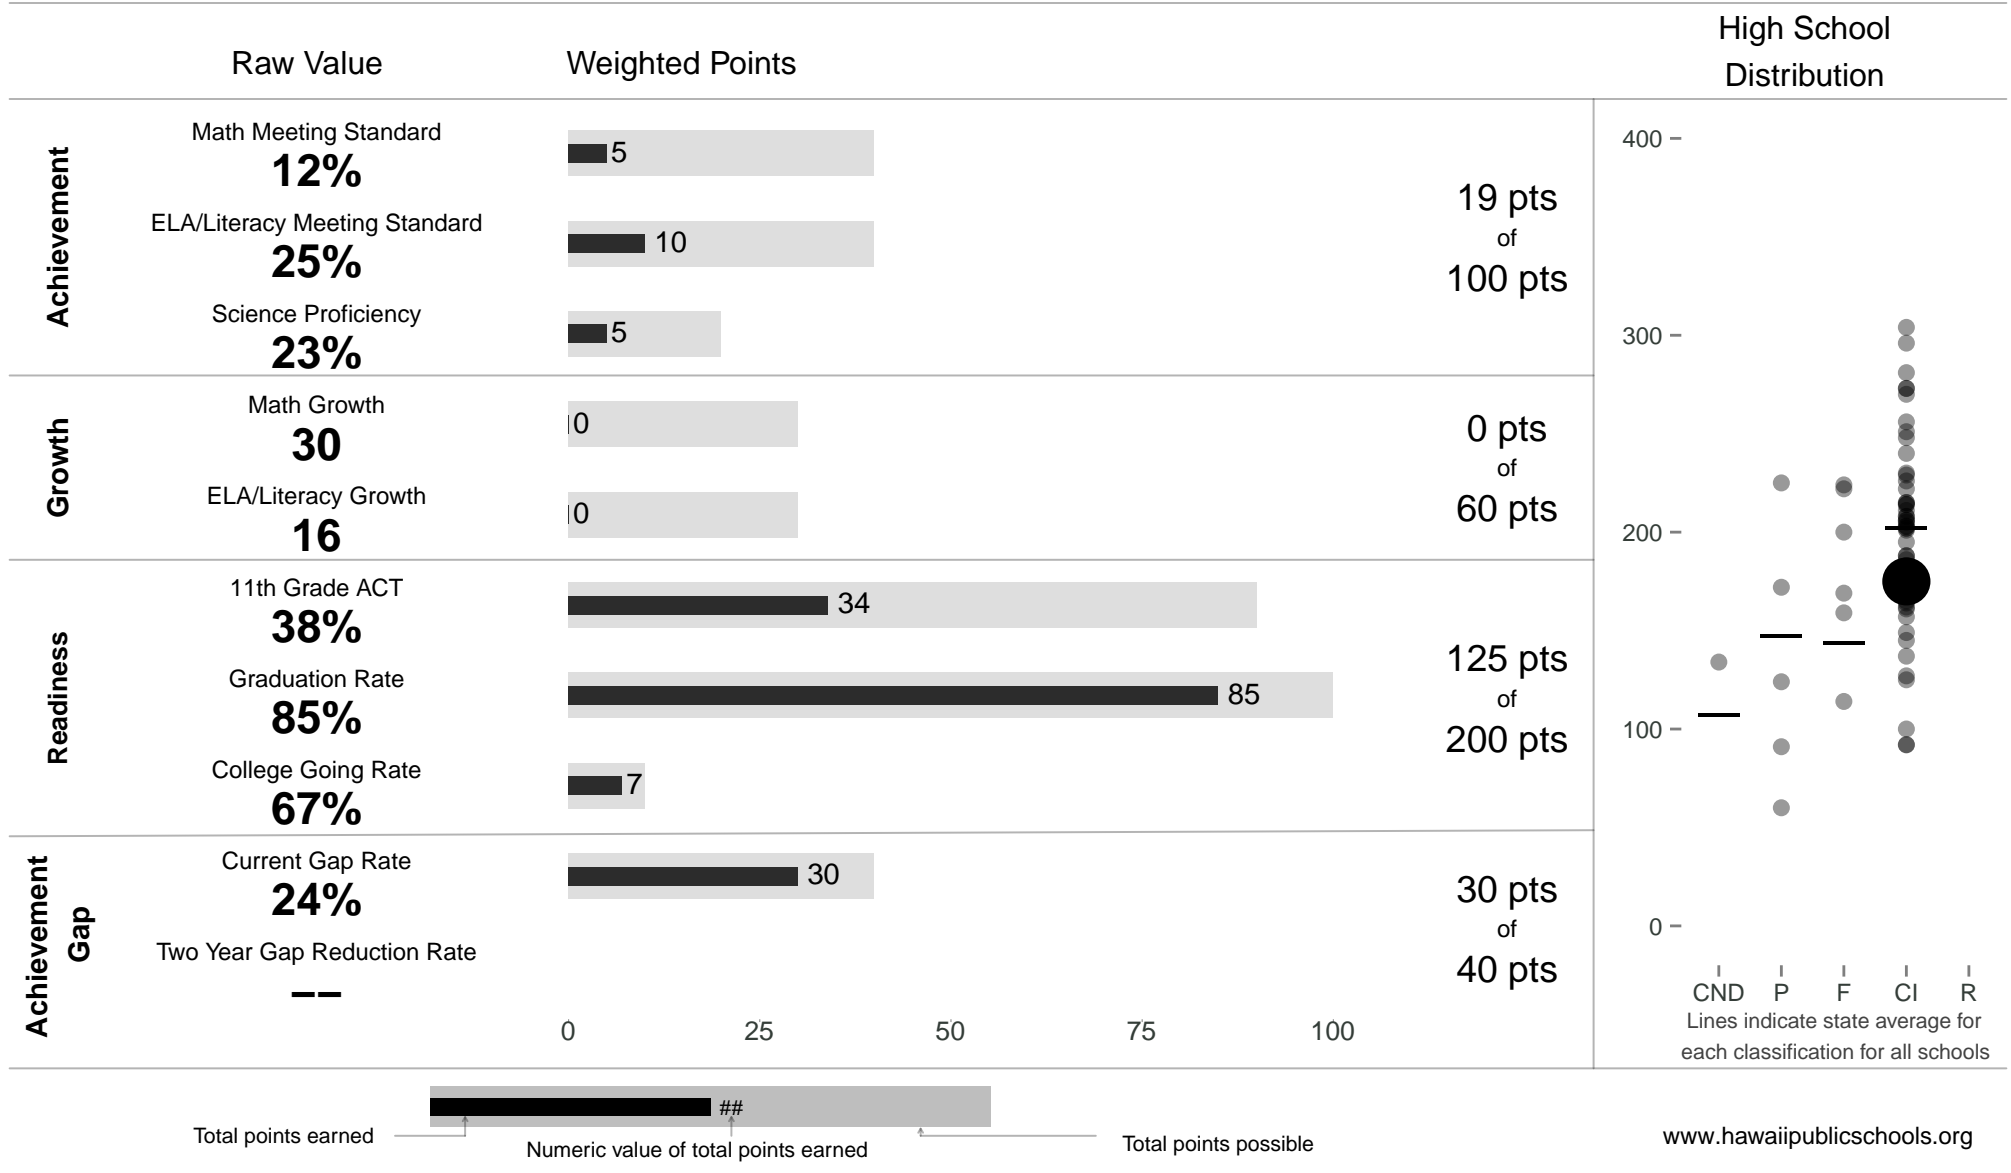

# Kauai High

**175 points** of 400 points

School Year 2014–2015: Continuous Improvement

Trigger: None

School Year 2013–2014: Focus

www.hawaiipublicschools.org

NOTE: Final display numbers are rounded, which may cause subtotals to appear to sum incorrectly. The total points value on the upper right is accurate.

Run Date: Tuesday, September 22, 2015