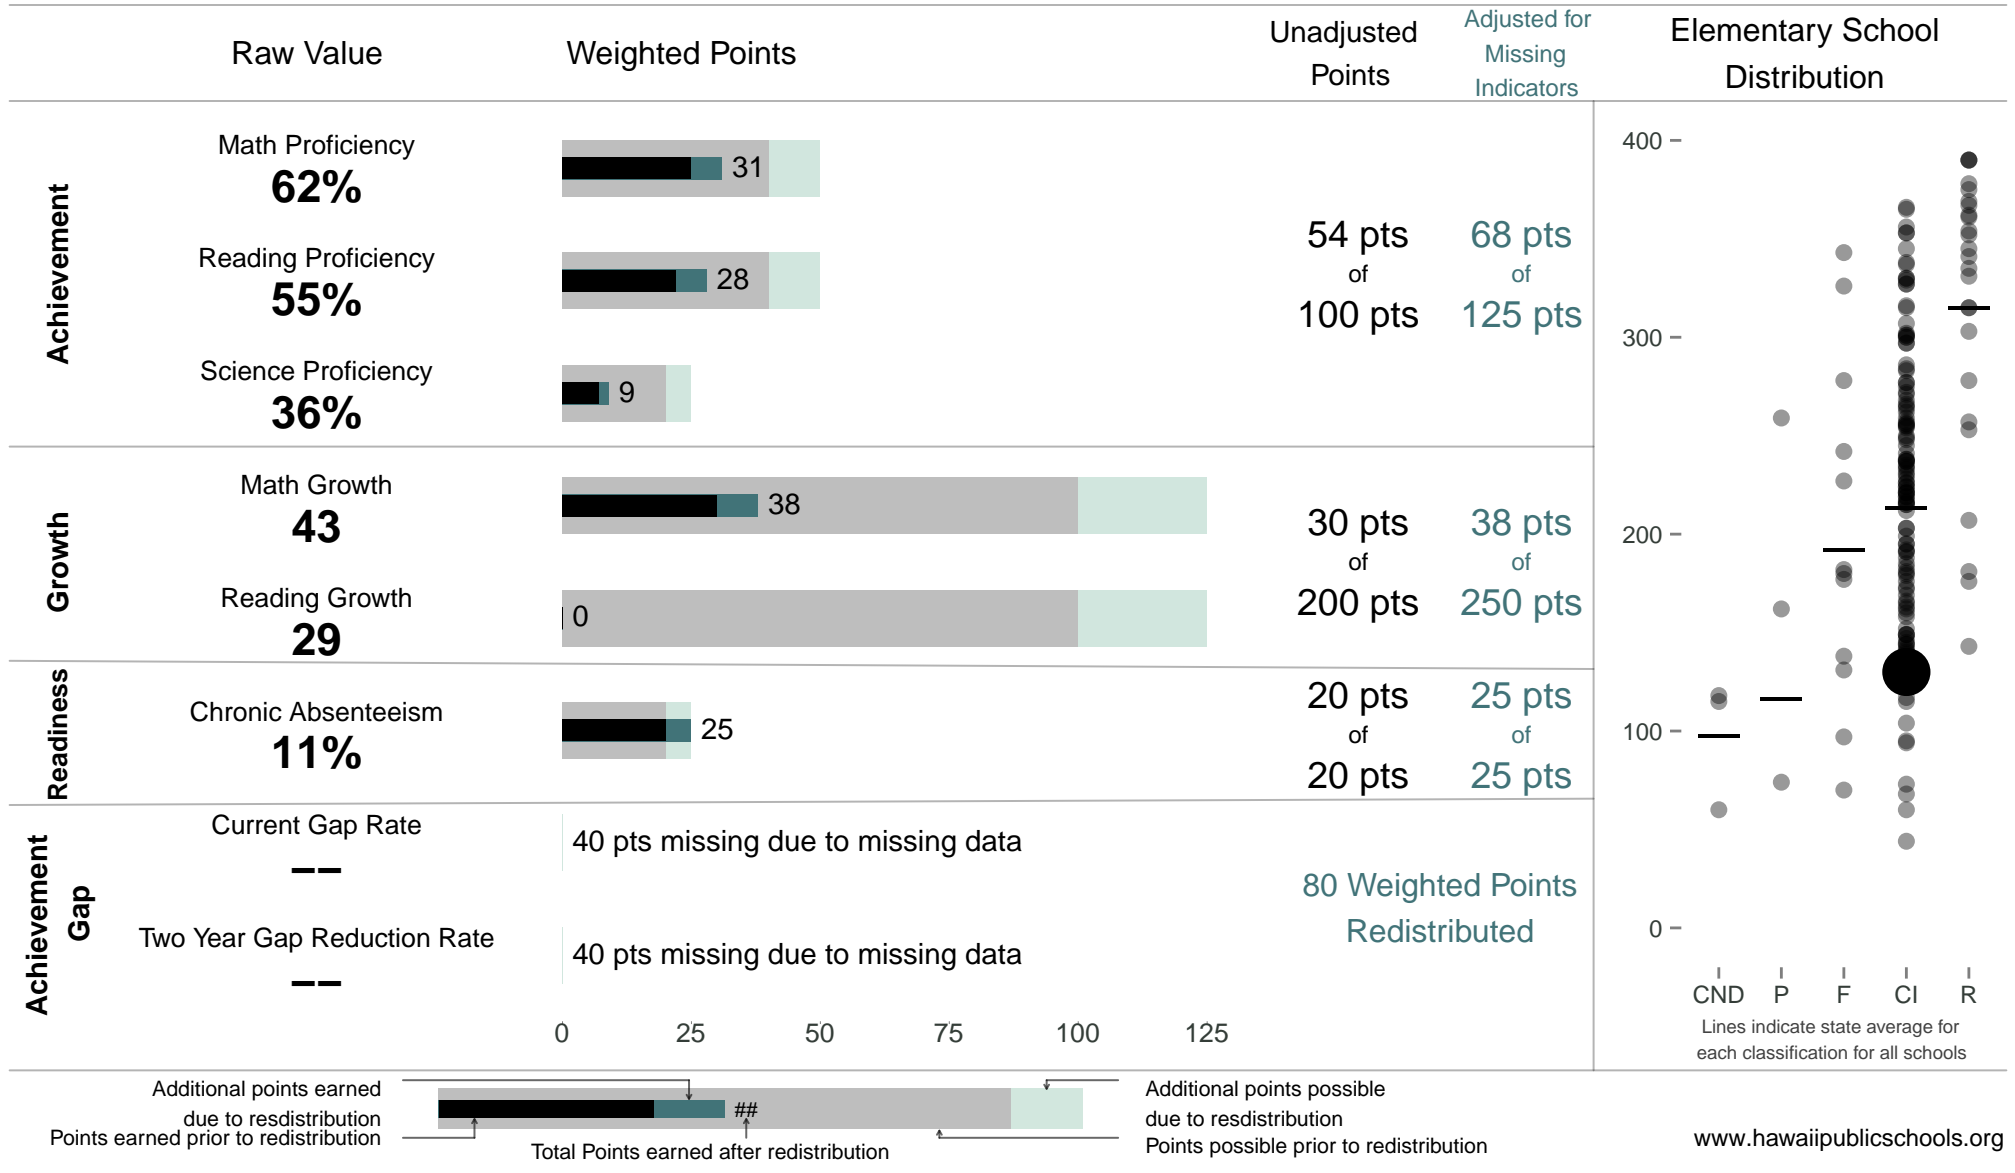

Kauluwela Elementary

130 points of 400 points

School Year 2013–2014: Continuous Improvement

Trigger: None

School Year 2012–2013: Continuous Improvement

NOTE: Final display numbers are rounded, which may cause subtotals to appear to sum incorrectly. The total points value on the upper right is accurate.