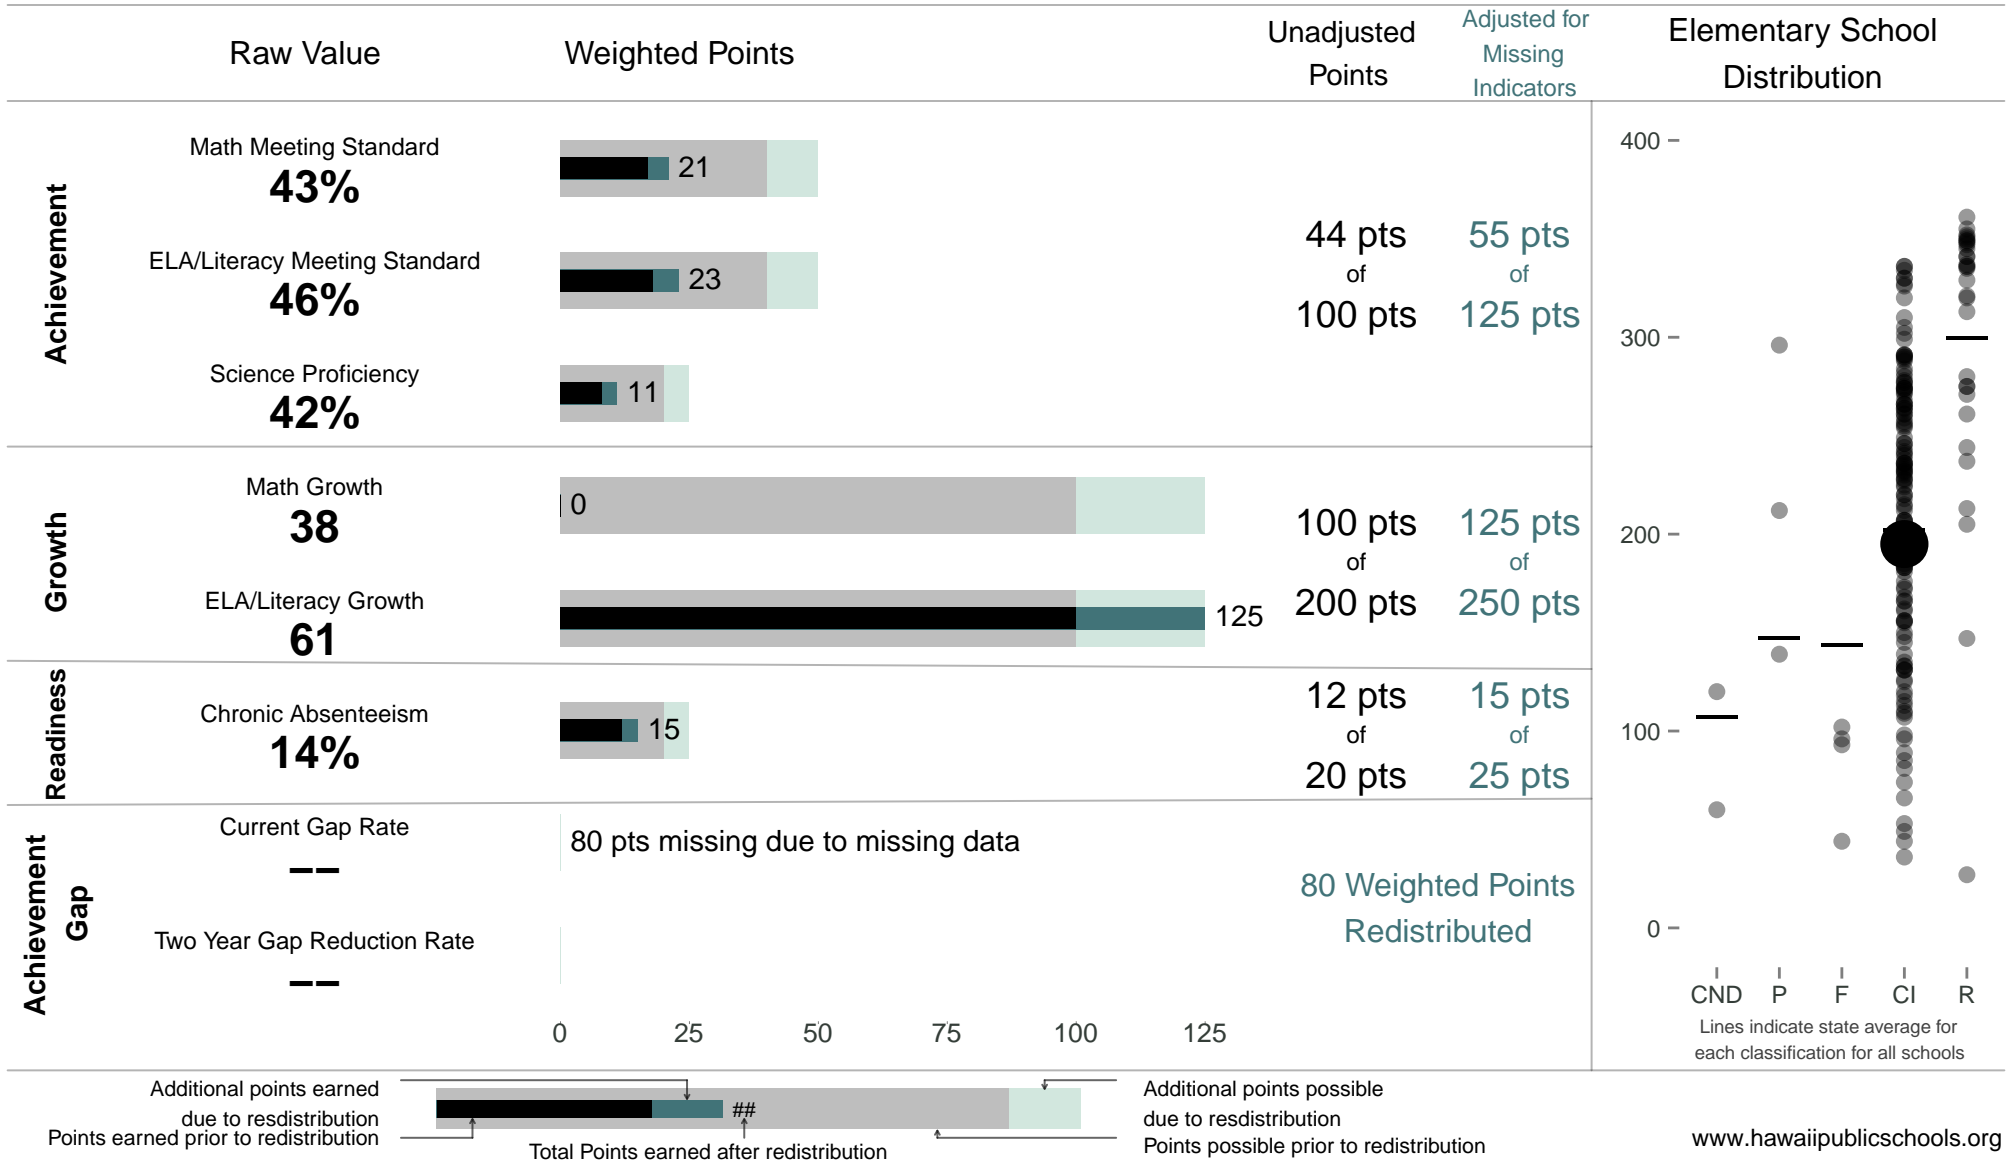

Kauluwela Elementary

195 points of 400 points

School Year 2014–2015: Continuous Improvement

Trigger: None

School Year 2013–2014: Continuous Improvement

NOTE: Final display numbers are rounded, which may cause subtotals to appear to sum incorrectly. The total points value on the upper right is accurate.