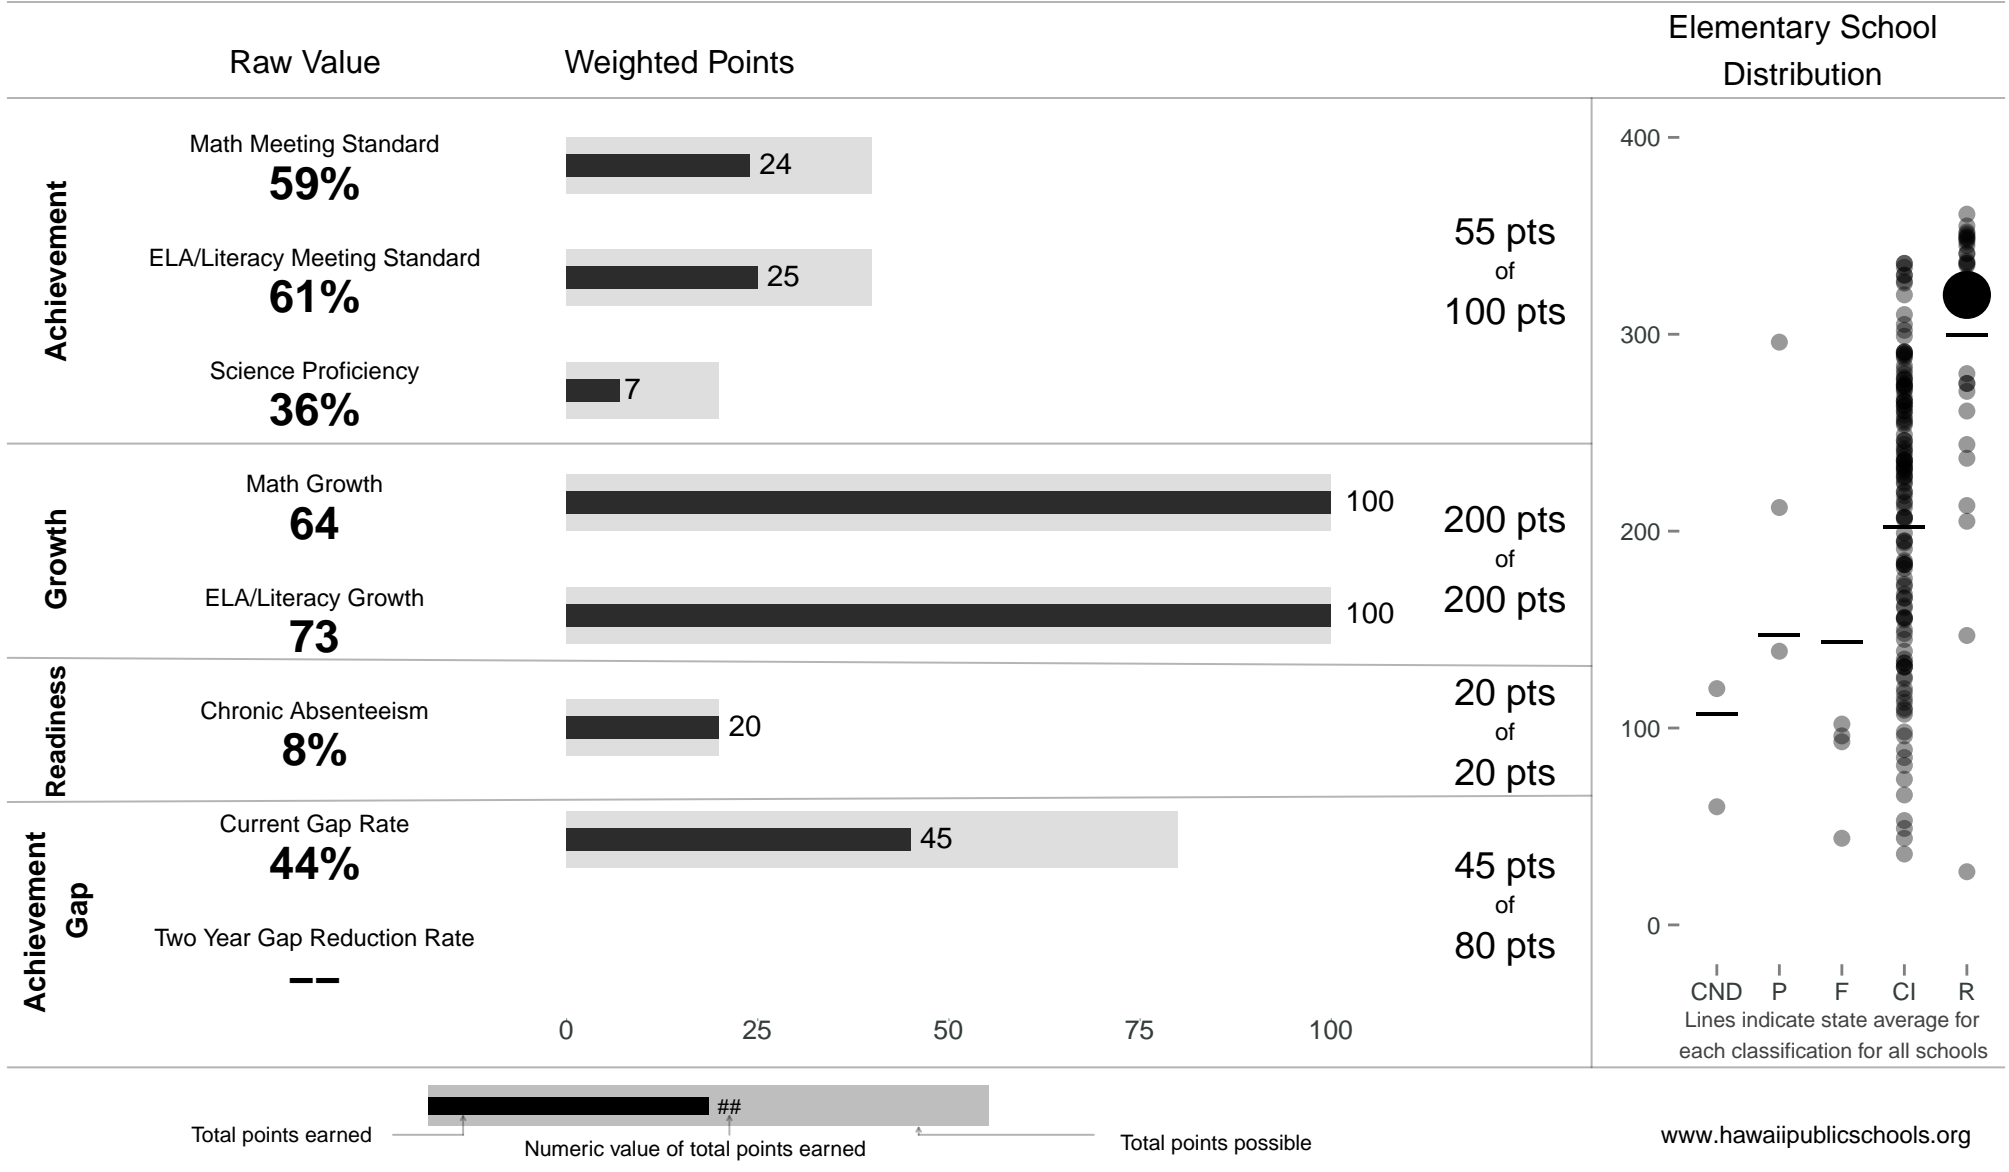

King Kaumualii Elementary

320 points of 400 points

School Year 2014–2015: Recognition

Trigger: Carry Over

School Year 2013–2014: Recognition

www.hawaiipublicschools.org

NOTE: Final display numbers are rounded, which may cause subtotals to appear to sum incorrectly. The total points value on the upper right is accurate.

Run Date: Tuesday, September 22, 2015