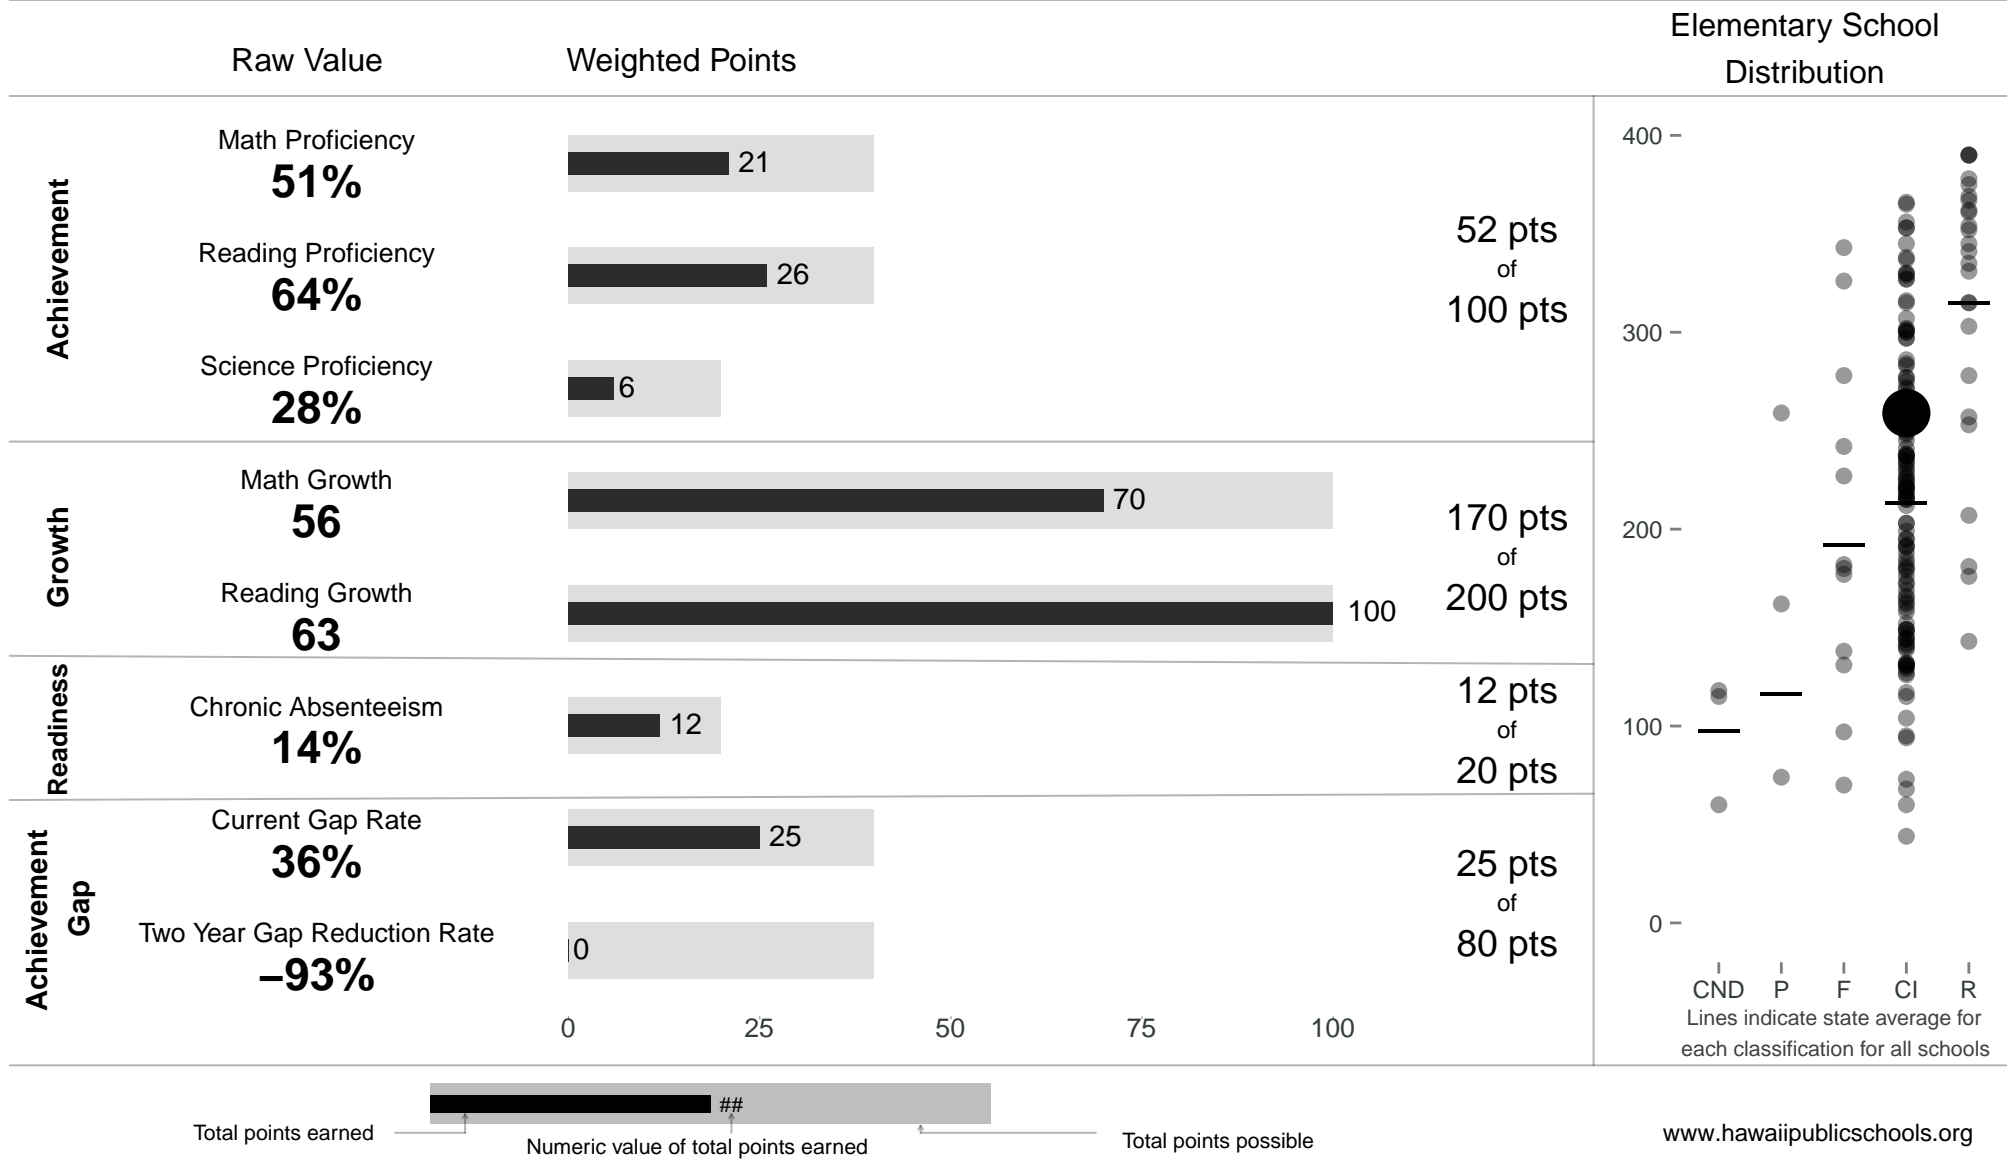

Kaunakakai Elementary

259 points of 400 points

School Year 2013–2014: Continuous Improvement

Trigger: None

School Year 2012–2013: Continuous Improvement

NOTE: Final display numbers are rounded, which may cause subtotals to appear to sum incorrectly. The total points value on the upper right is accurate.