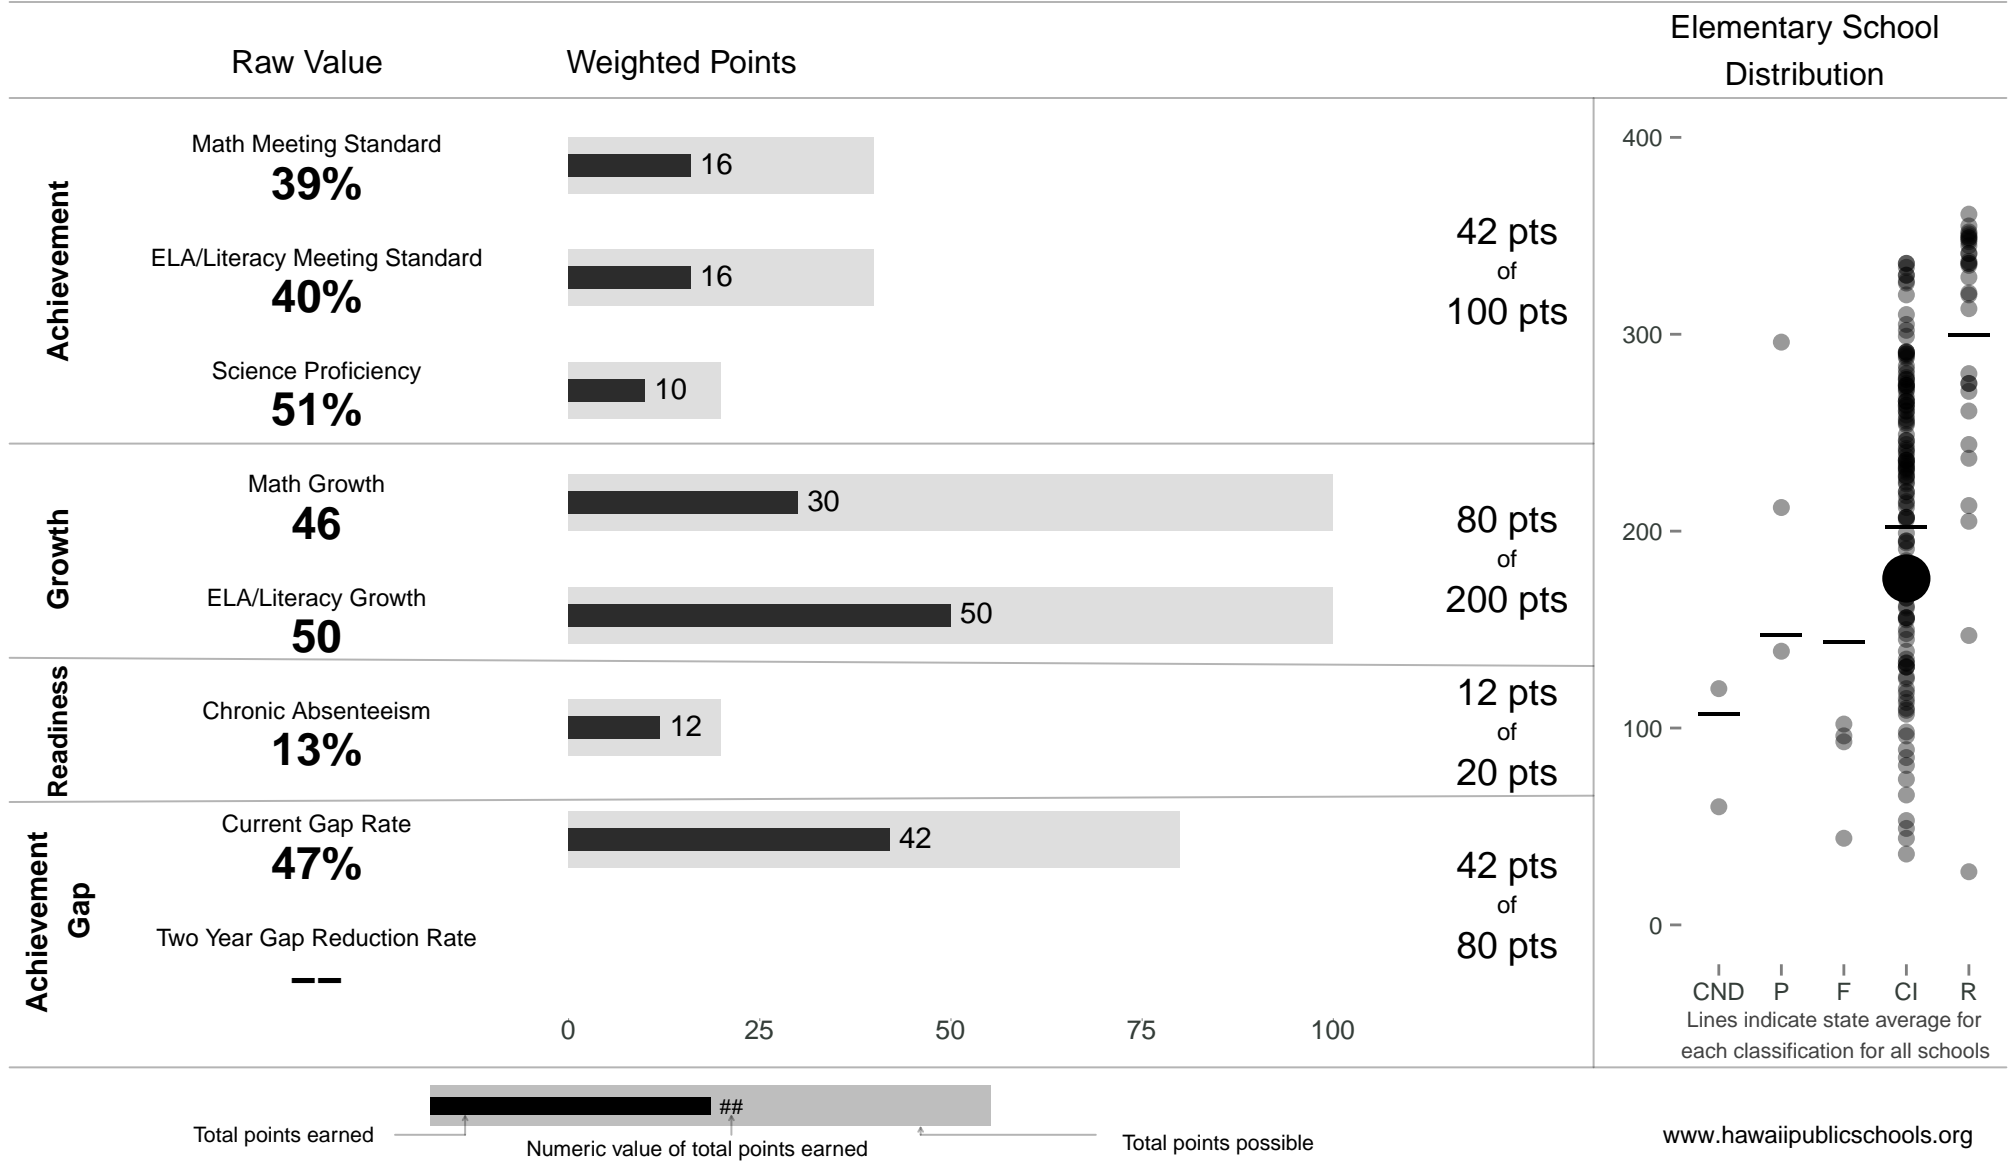

Kaunakakai Elementary

176 points of 400 points

School Year 2014–2015: Continuous Improvement

Trigger: None

School Year 2013–2014: Continuous Improvement

www.hawaiipublicschools.org

NOTE: Final display numbers are rounded, which may cause subtotals to appear to sum incorrectly. The total points value on the upper right is accurate.

Run Date: Tuesday, September 22, 2015