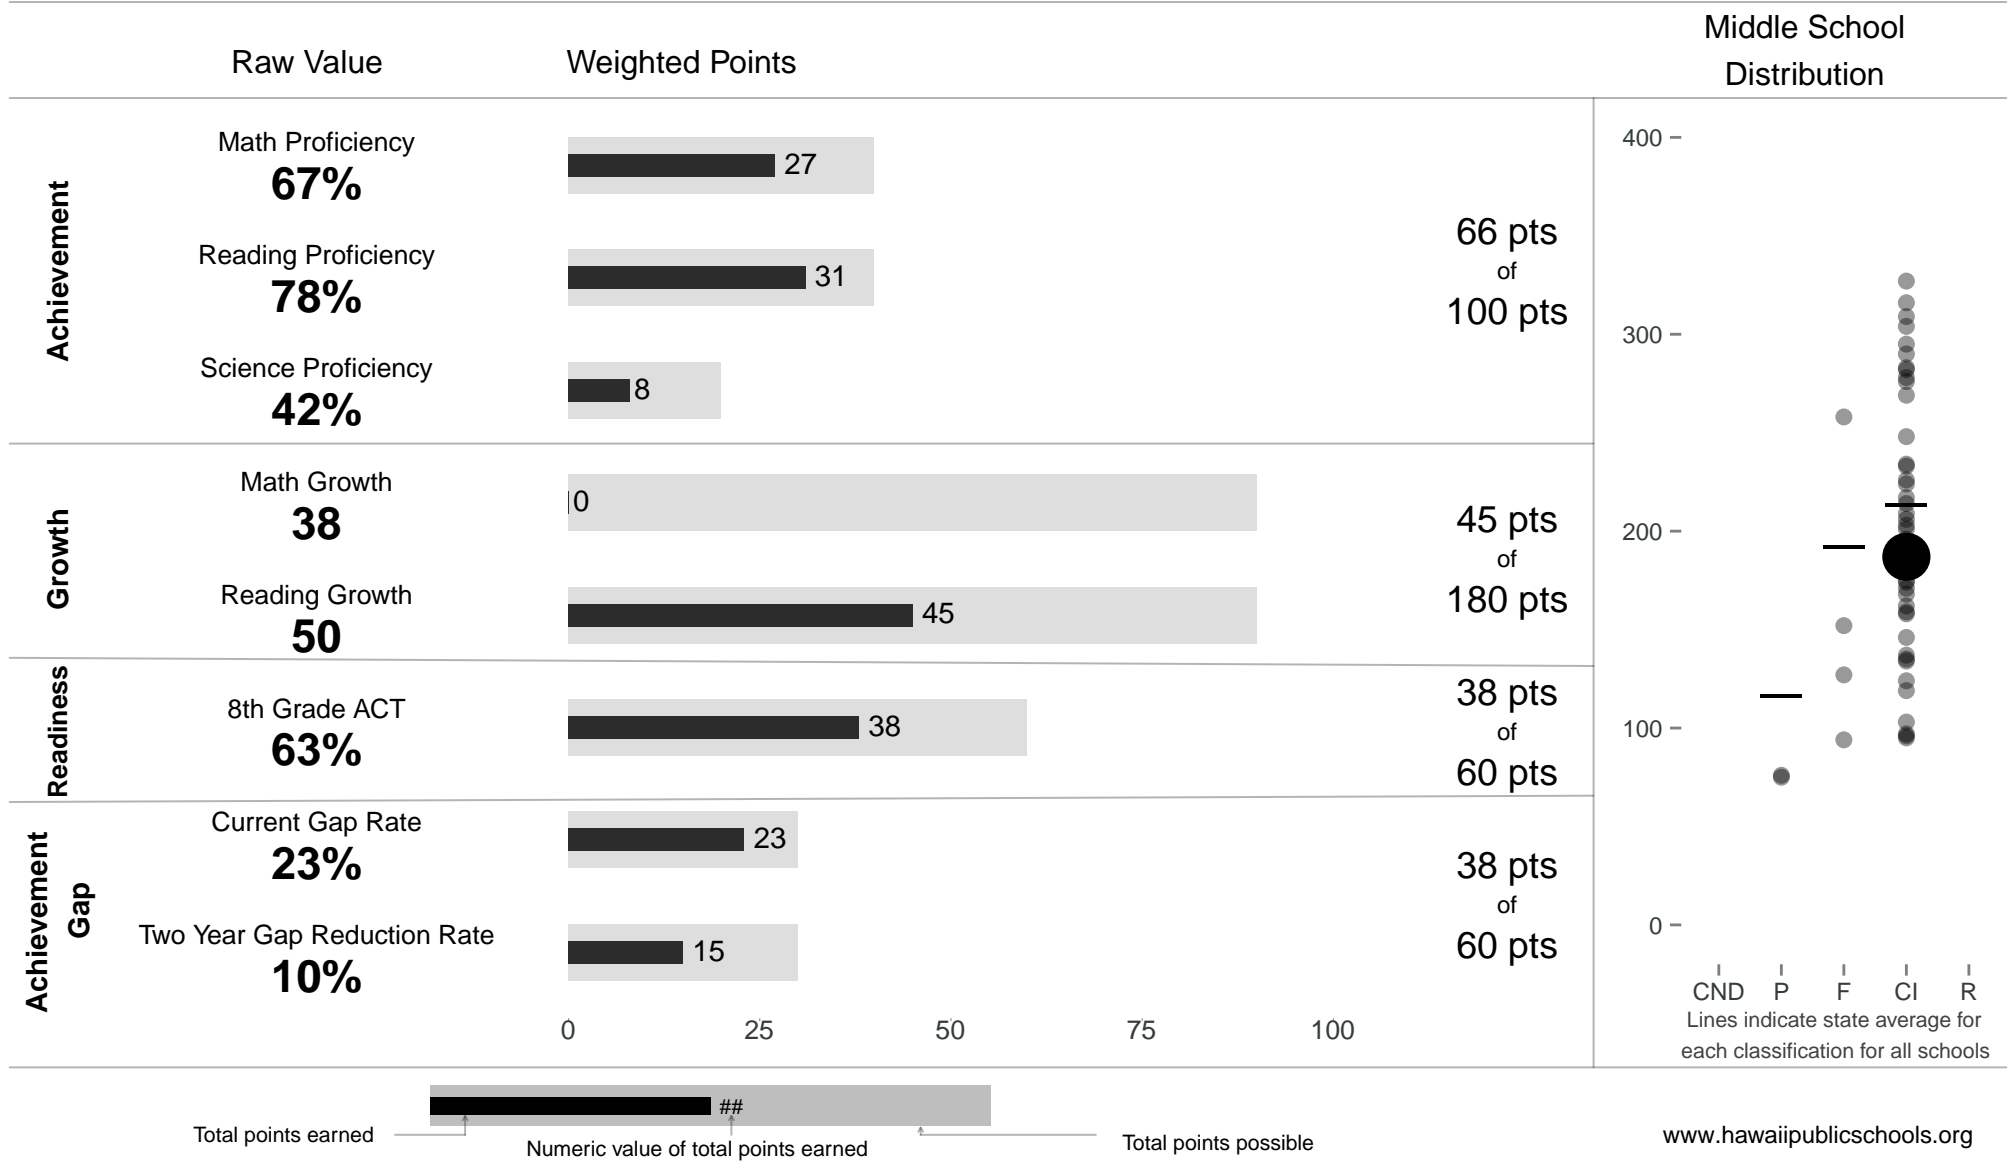

# Prince David Kawanakoa Middle

**187 points** of 400 points

School Year 2013–2014: Continuous Improvement

Trigger: None

School Year 2012–2013: Continuous Improvement

NOTE: Final display numbers are rounded, which may cause subtotals to appear to sum incorrectly. The total points value on the upper right is accurate.