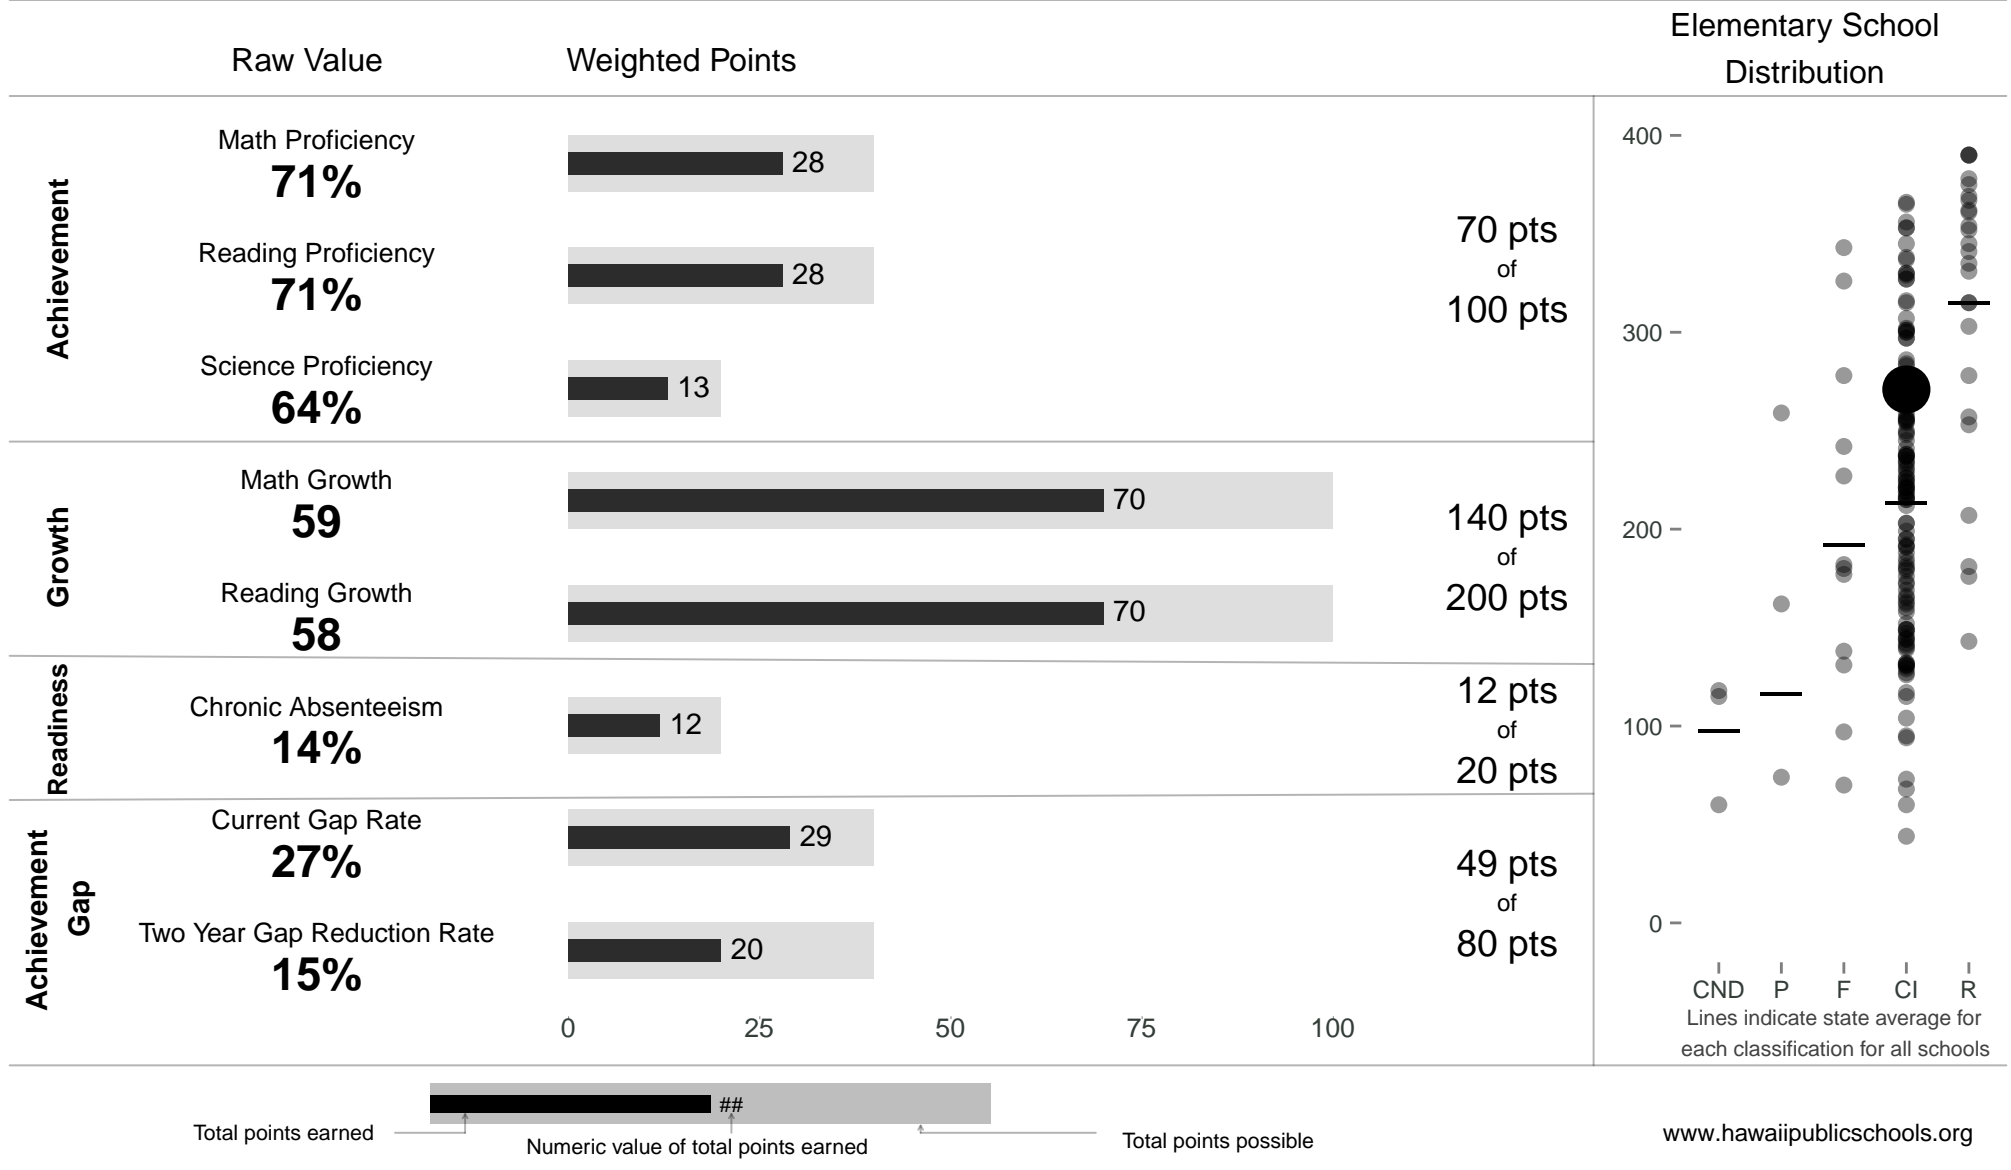

Keaau Elementary

271 points of 400 points

School Year 2013–2014: Continuous Improvement

Trigger: None

School Year 2012–2013: Continuous Improvement

NOTE: Final display numbers are rounded, which may cause subtotals to appear to sum incorrectly. The total points value on the upper right is accurate.